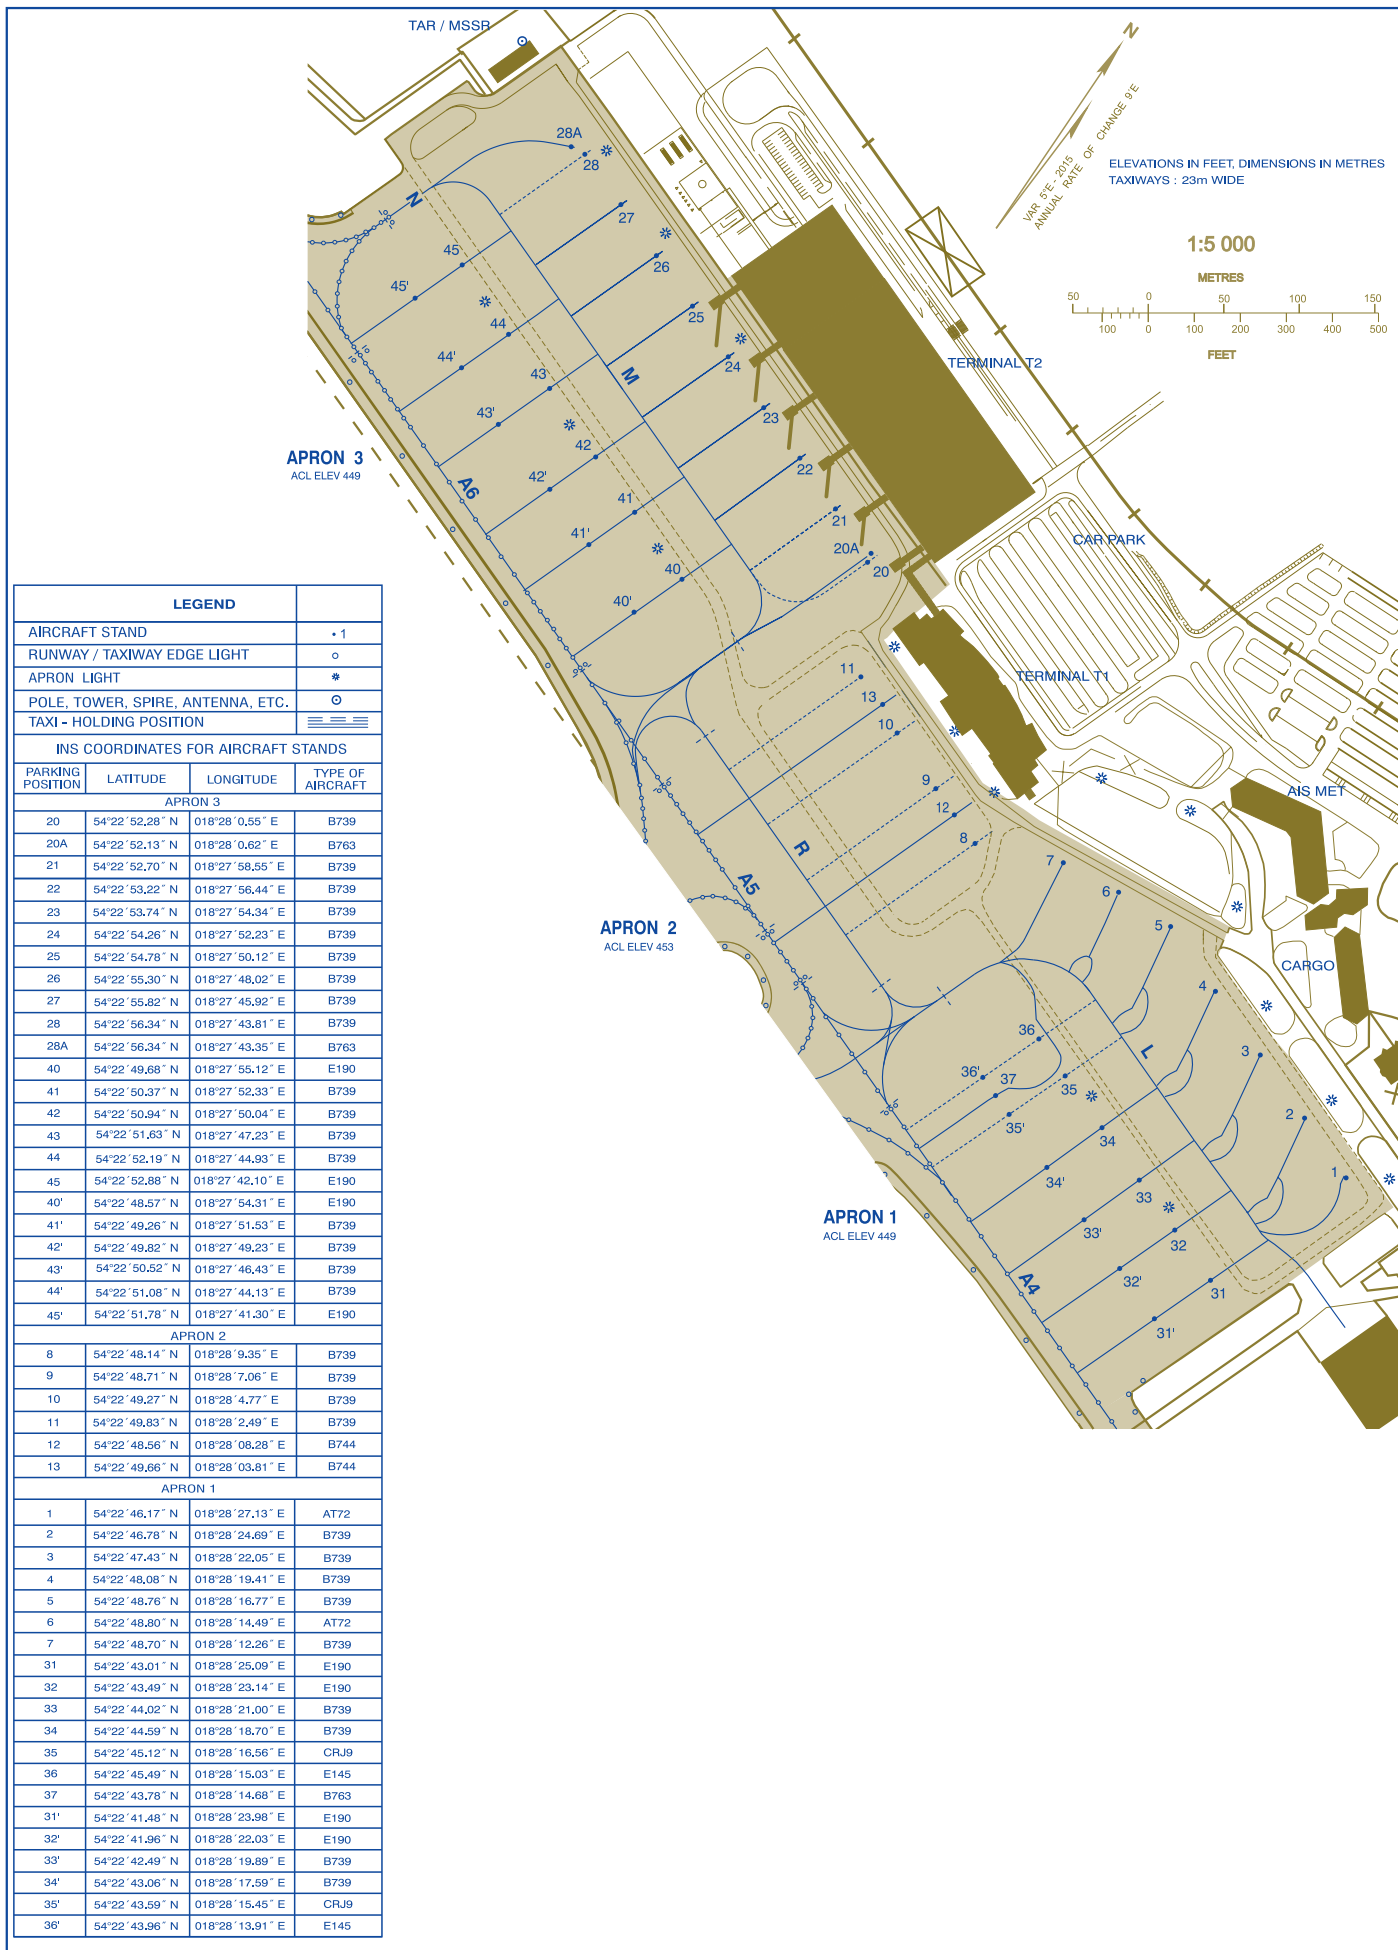

AIRCRAFT PARKING CHART - ICAO

TWR 118.100

GDAŃSK LECH WALESIA AIRPORT

Druk: Vjpro s.c. 2015 nakł. 600 egz.