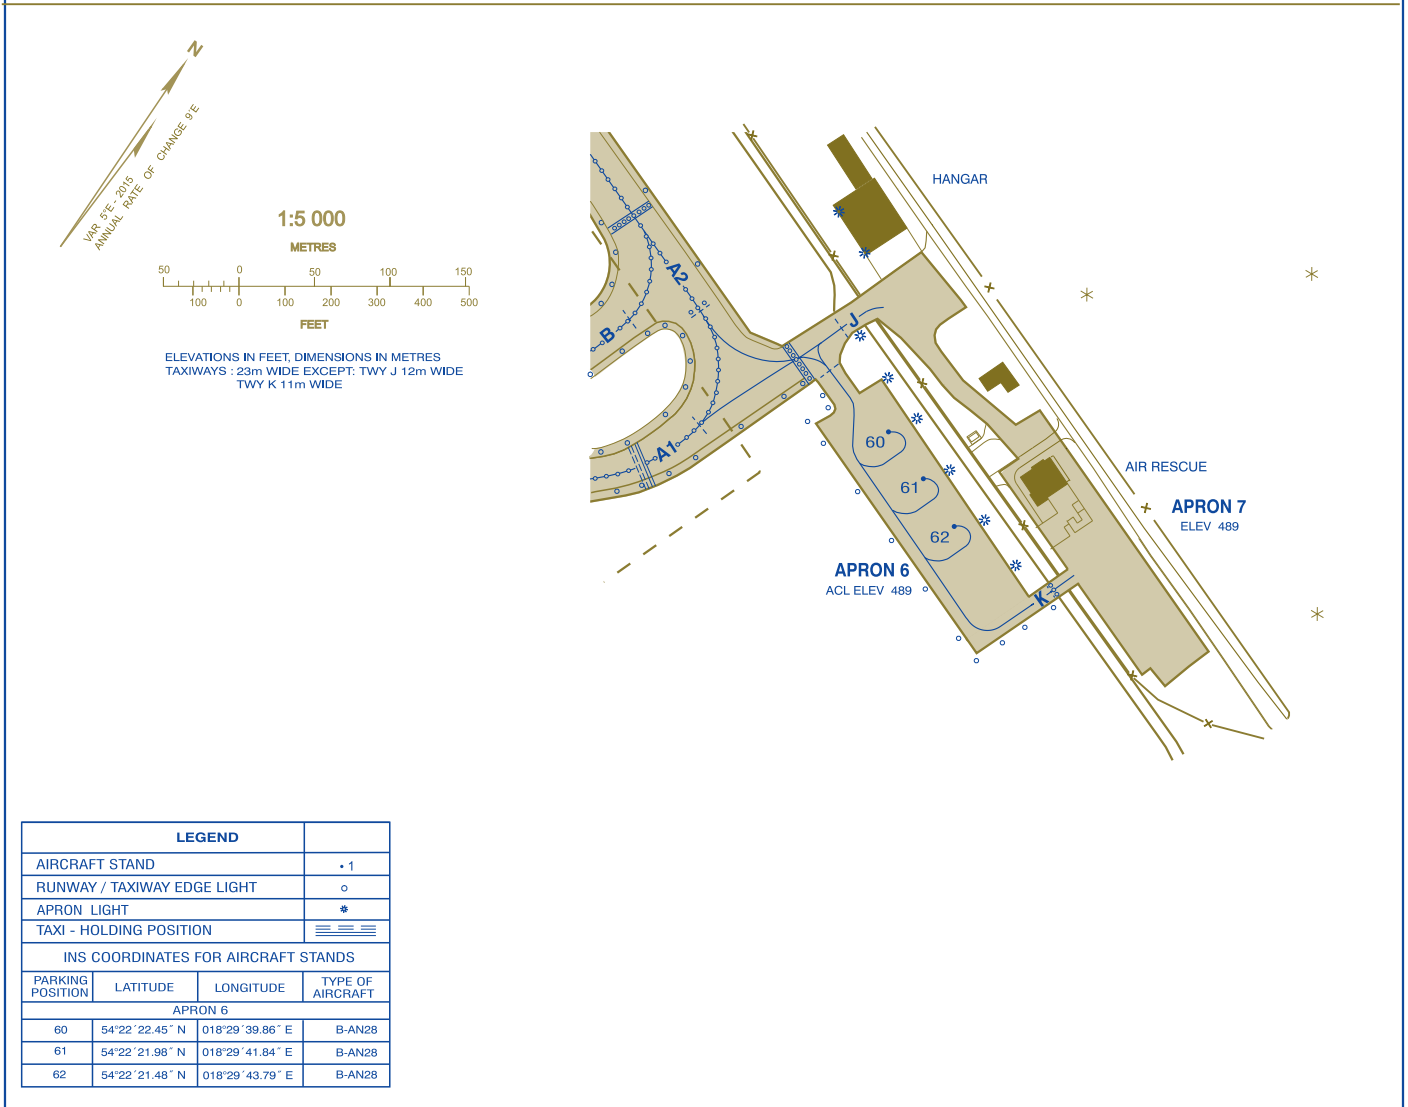

AIRCRAFT PARKING CHART - ICAO

TWR 118.100

GDAŃSK LECH WALESIA AIRPORT

Druk: Vipro s.c., 2015 nakł. 600 egz.