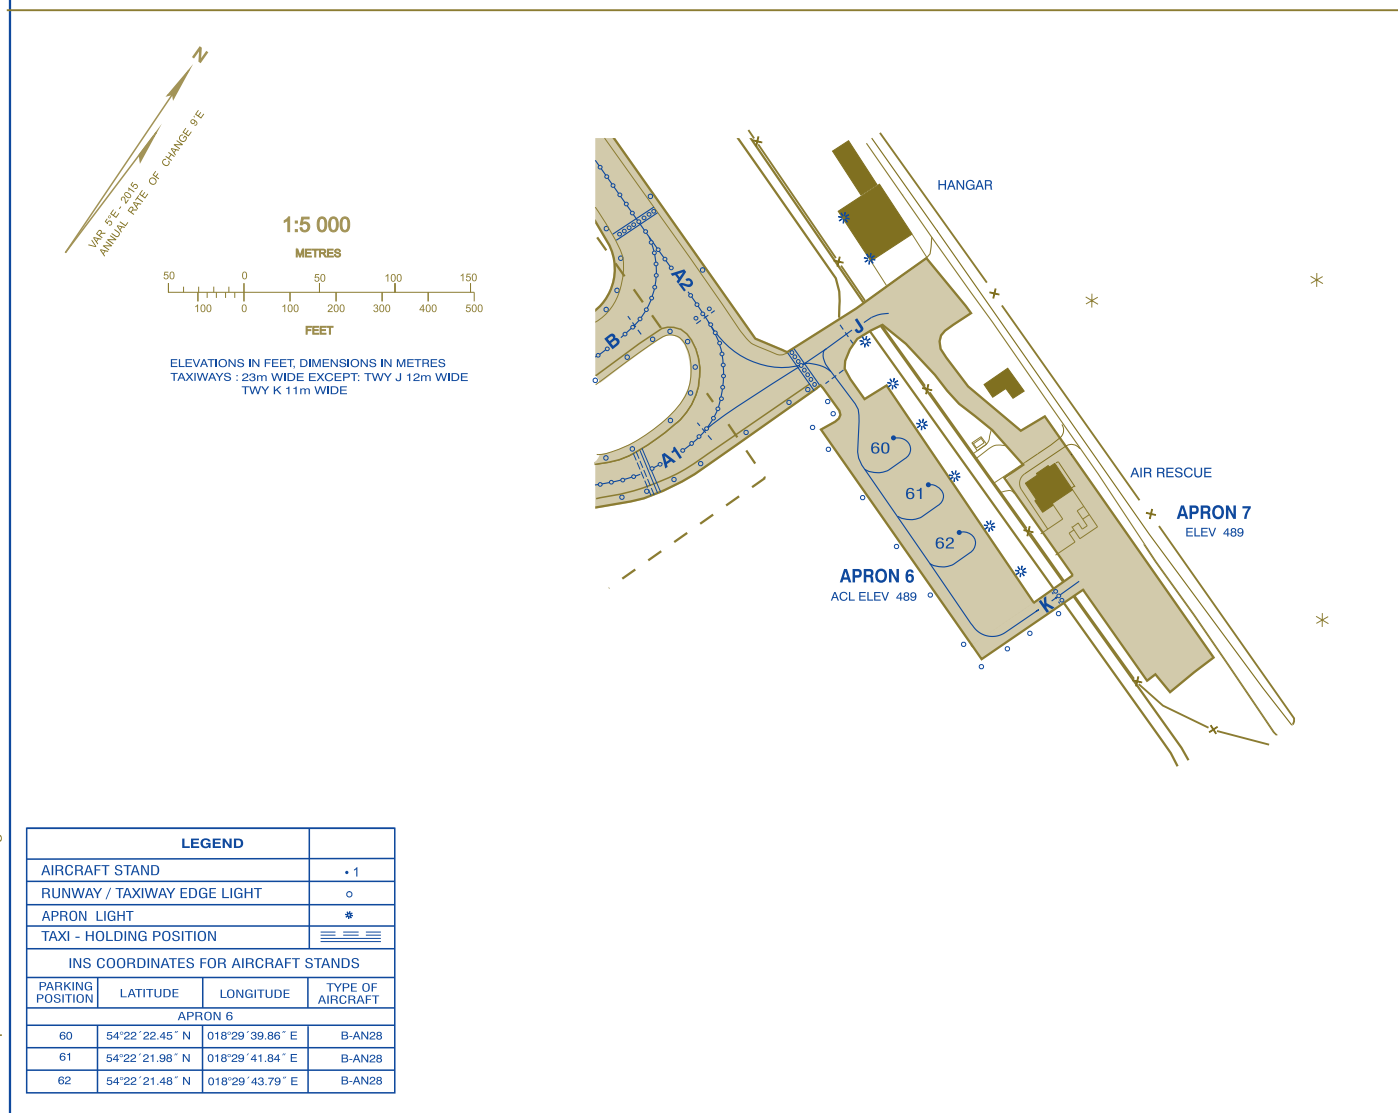

AIRCRAFT PARKING CHART - ICAO

TWR 118.100

GDAŃSK LECH WALESIA AIRPORT

Druk: Vipro s.c., 2015 nakł. 600 egz.