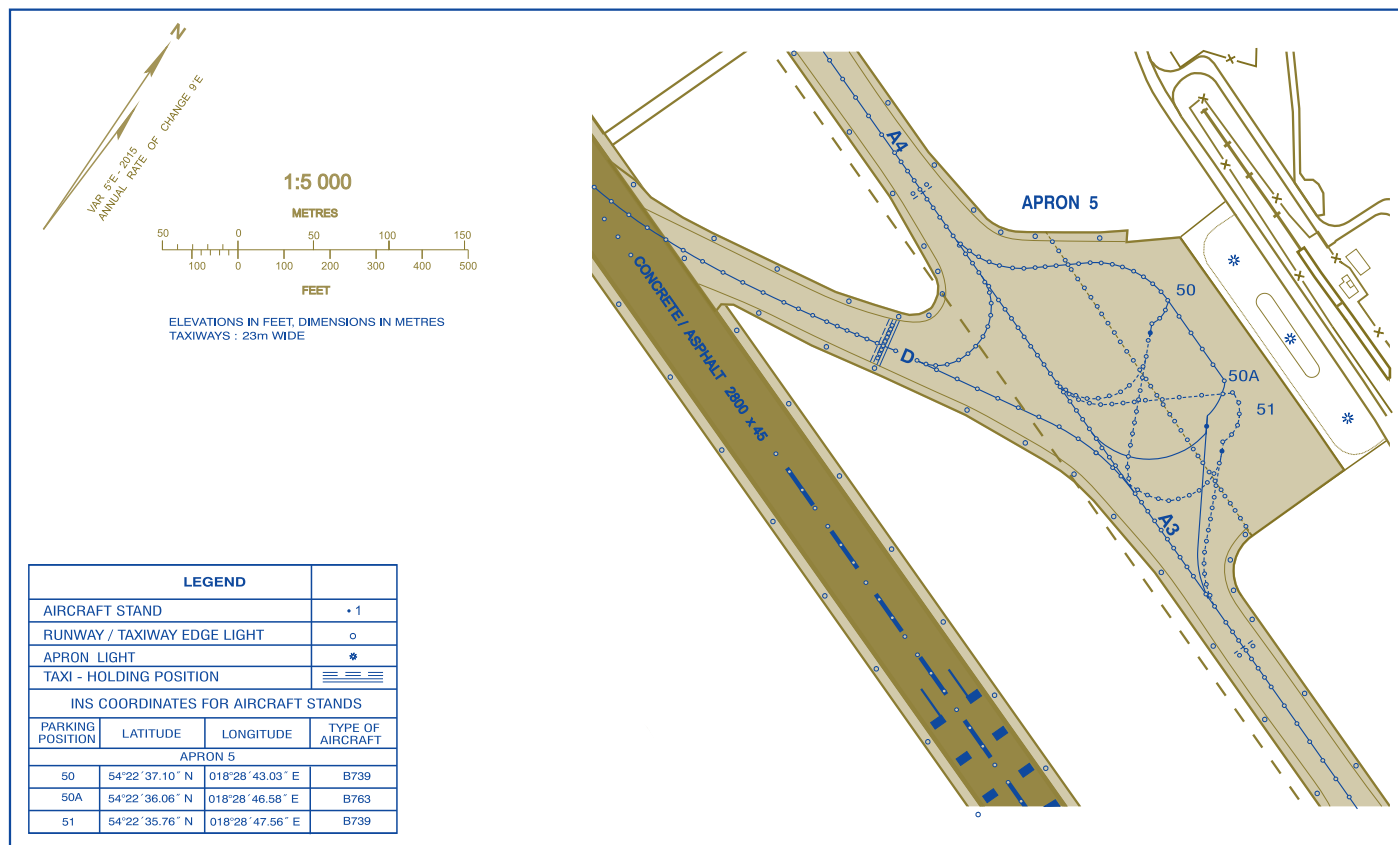

AIRCRAFT PARKING CHART - ICAO

TWR 118.100

GDAŃSK LECH WALESIA AIRPORT

Druk: Vipro s.c., 2015 nakł. 600 egz.