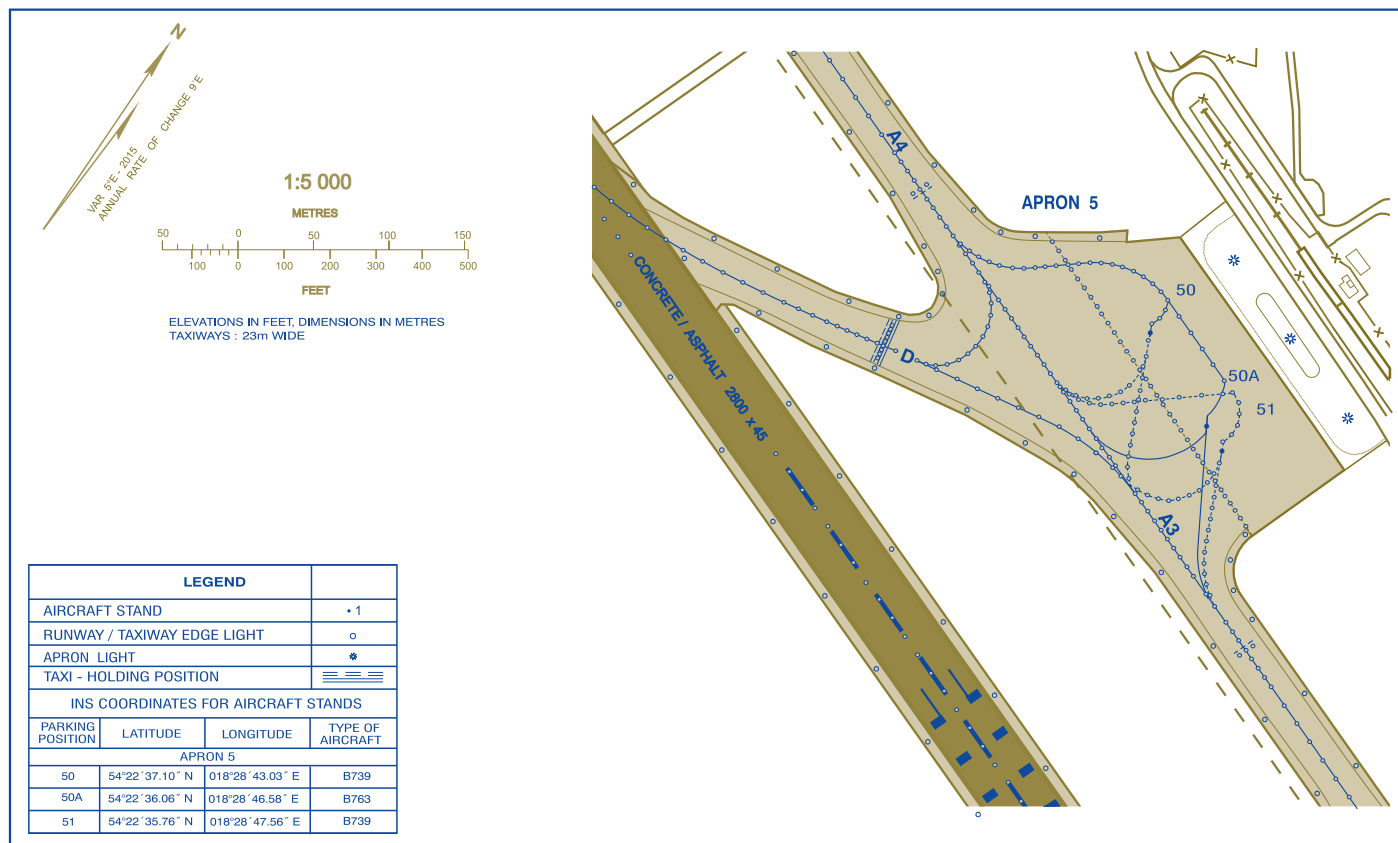

AIRCRAFT PARKING CHART - ICAO

TWR 118.100

GDAŃSK LECH WALESIA AIRPORT

Druk: Vipro s.c., 2015 nakł. 600 egz.