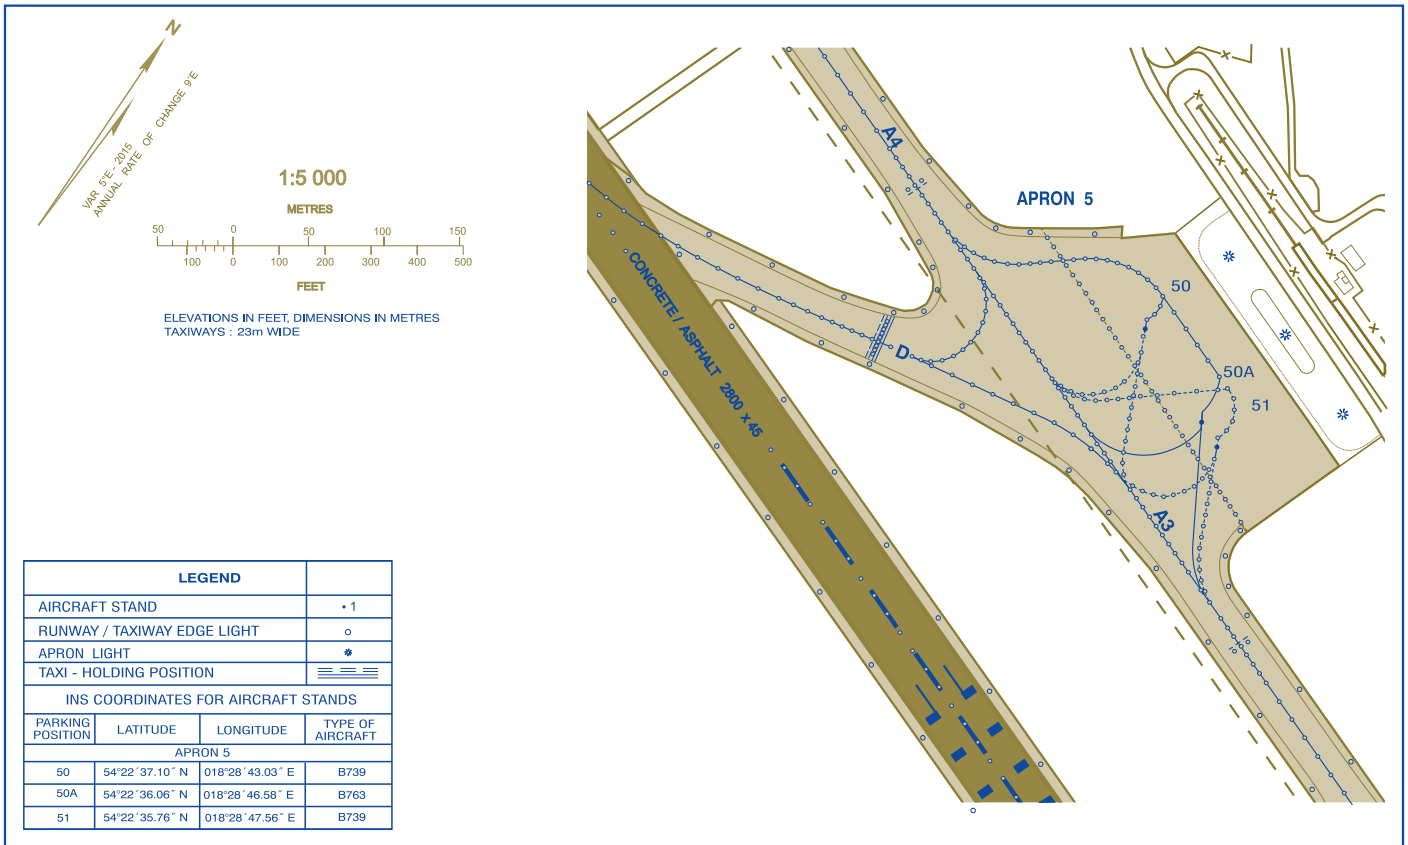

AIRCRAFT PARKING CHART - ICAO

TWR 118.100

GDAŃSK LECH WALESIA AIRPORT

Druk: Vipro s.c., 2015 nakł. 600 egz.