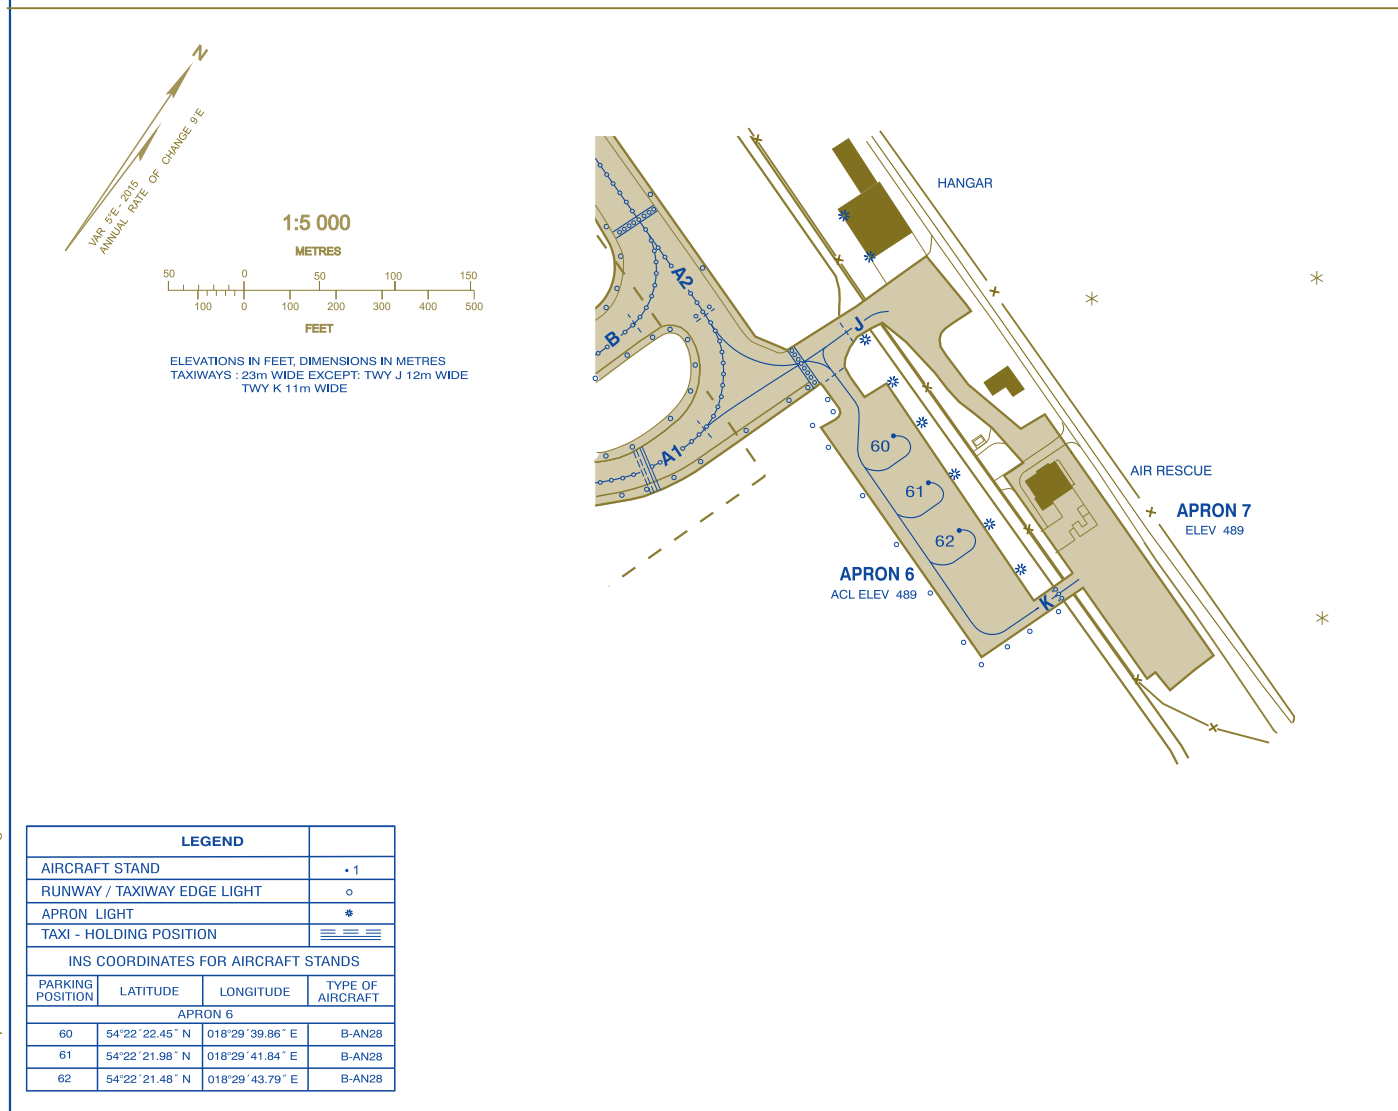

AIRCRAFT PARKING CHART - ICAO

TWR 118.100

GDAŃSK LECH WALESIA AIRPORT

Druk: Vipro s.c., 2015 nakł. 600 egz.