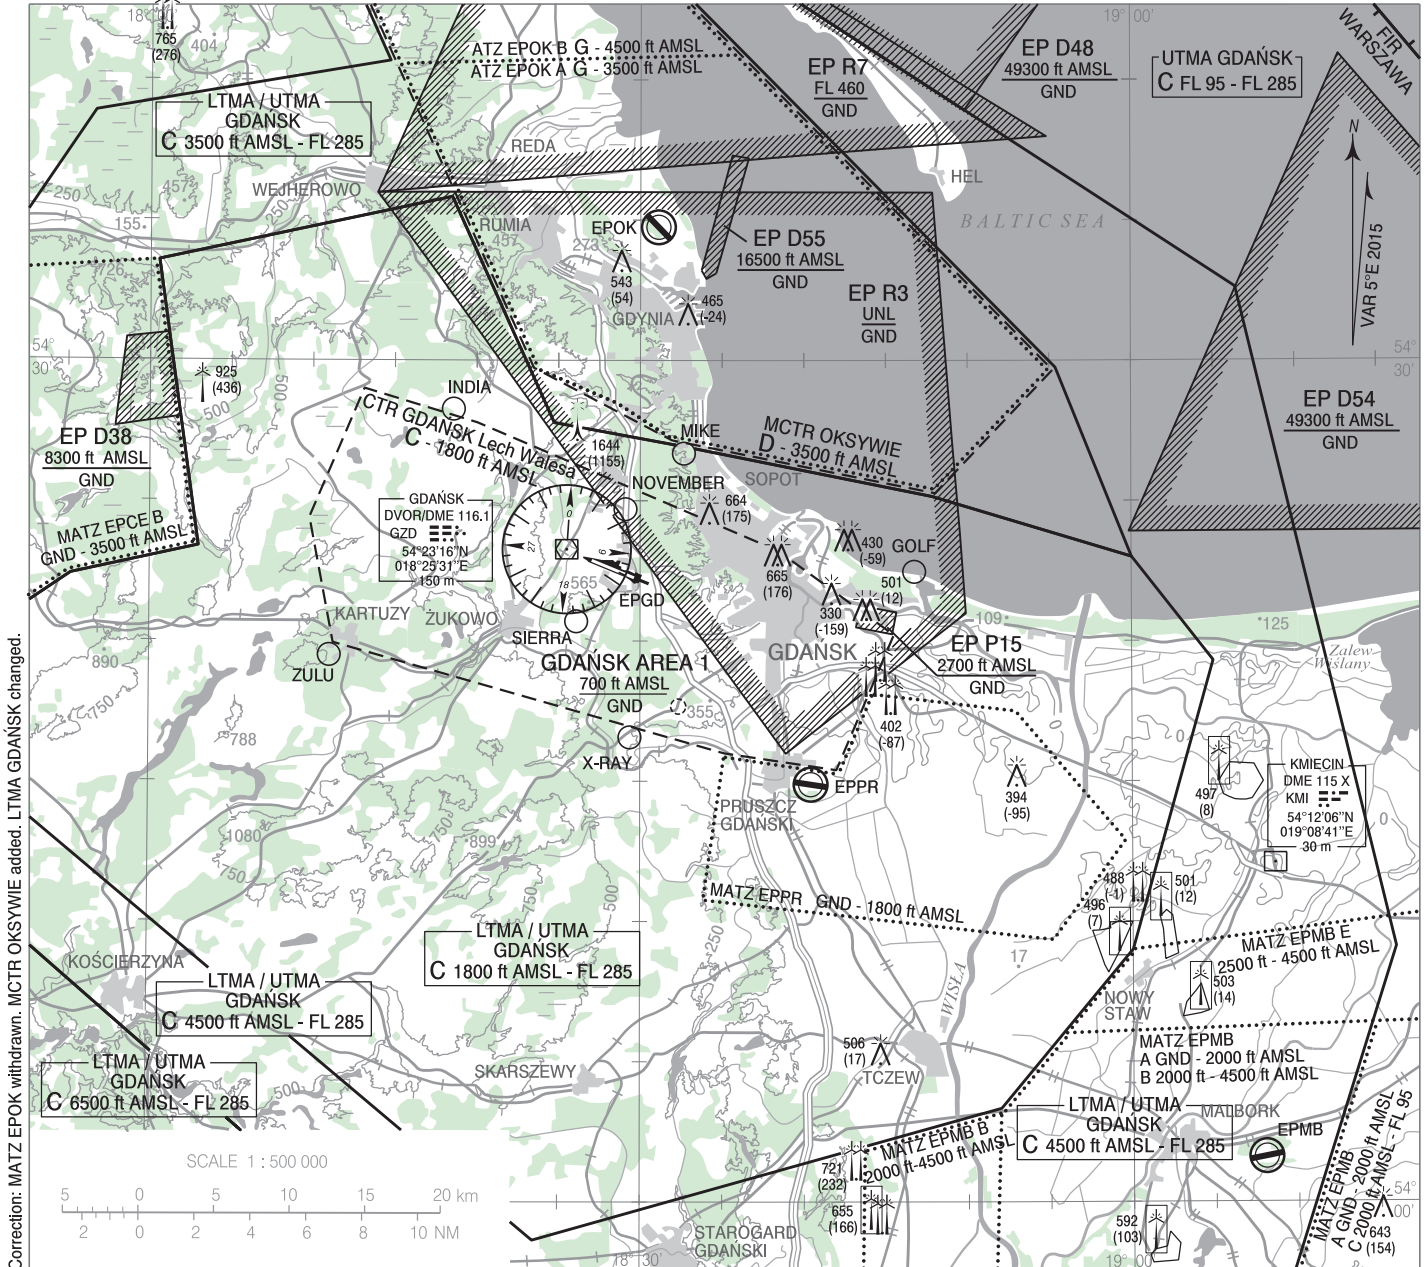

**VISUAL
OPERATION
CHART**

AERODROME ELEV 489 ft
HEIGHTS RELATED TO AD ELEV

Gdańsk DIRECTOR 119.650
Gdańsk APPROACH 127.275
Gdańsk TOWER 118.100

GDAŃSK Lech Walesa

Correction: MATZ EPOK withdrawn. MCTR OKSYWIE added. LTMA GDANSK changed.

○ Areas of aerial activities - flights of flying models

POINT ID	LATITUDE	LONGITUDE	POINT DESCRIPTION
GOLF	54°22'28"N	018°46'44"E	Breakwater at the mouth of the Wisla Smiala River
INDIA	54°28'16"N	018°18'35"E	Western edge of Lake Marchowo
MIKE	54°26'41"N	018°32'40"E	Opera Leśna in SOPOT town
NOVEMBER	54°24'42"N	018°29'06"E	Shopping centre
SIERRA	54°20'42"N	018°26'06"E	Palace in LEŻNO town
X-RAY	54°16'34"N	018°29'22"E	North-eastern edge of Lake Kolbudy near KOLBUDY town
ZULU	54°19'30"N	018°11'01"E	South-western edge of Lake Karczemne near KARTUZY town