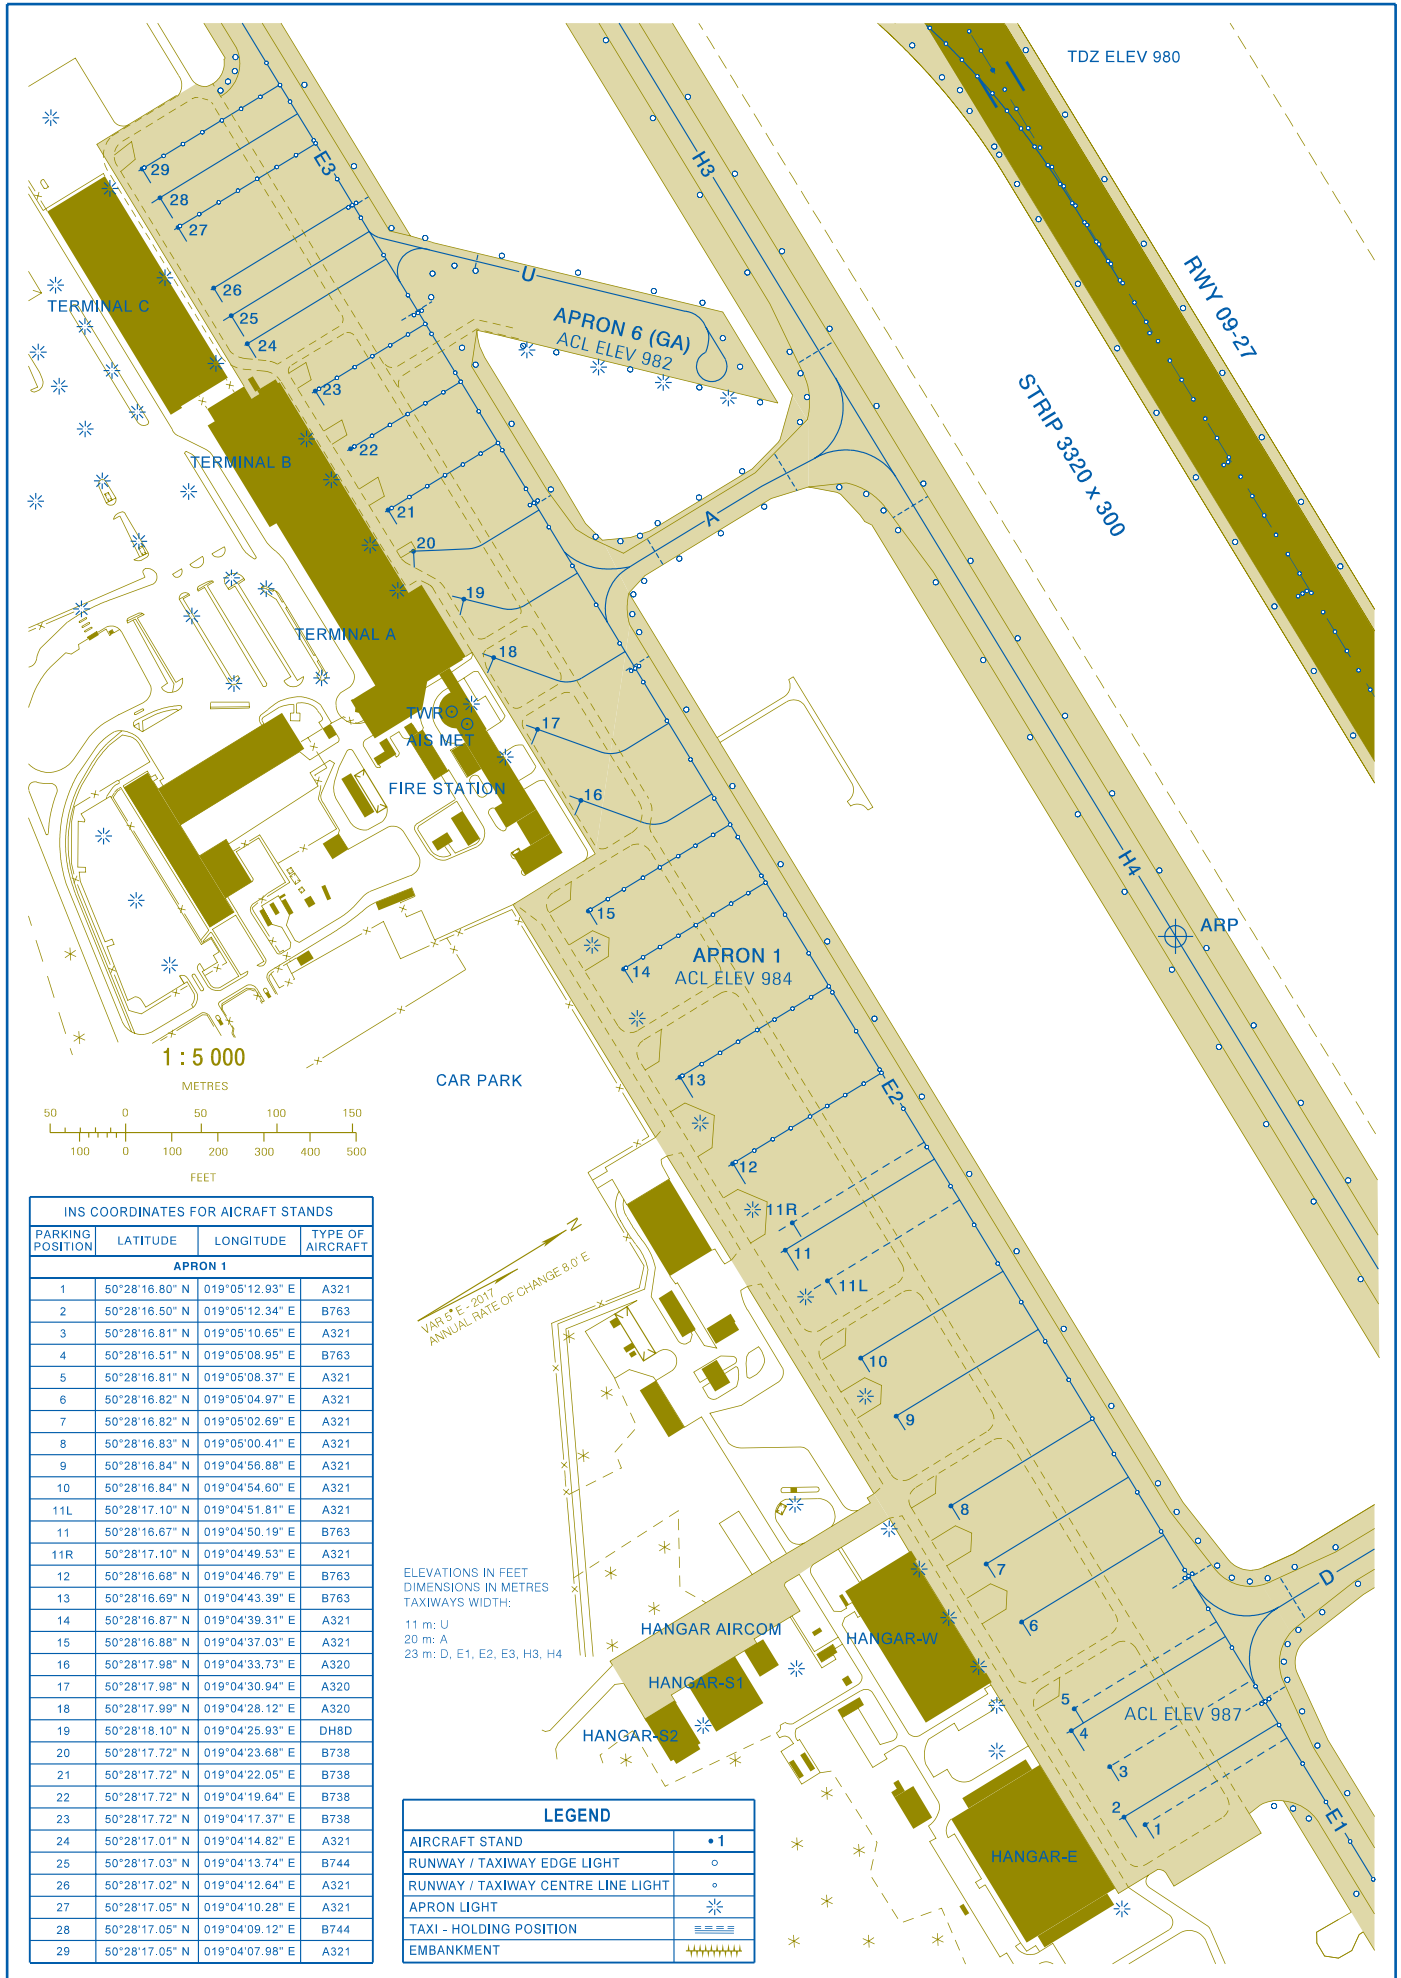

AIRCRAFT PARKING/DOCKING CHART - ICAO

Katowice DELIVERY 121.800  
Katowice TOWER 129.250

Katowice - Pyrzowice

Zam. 4519