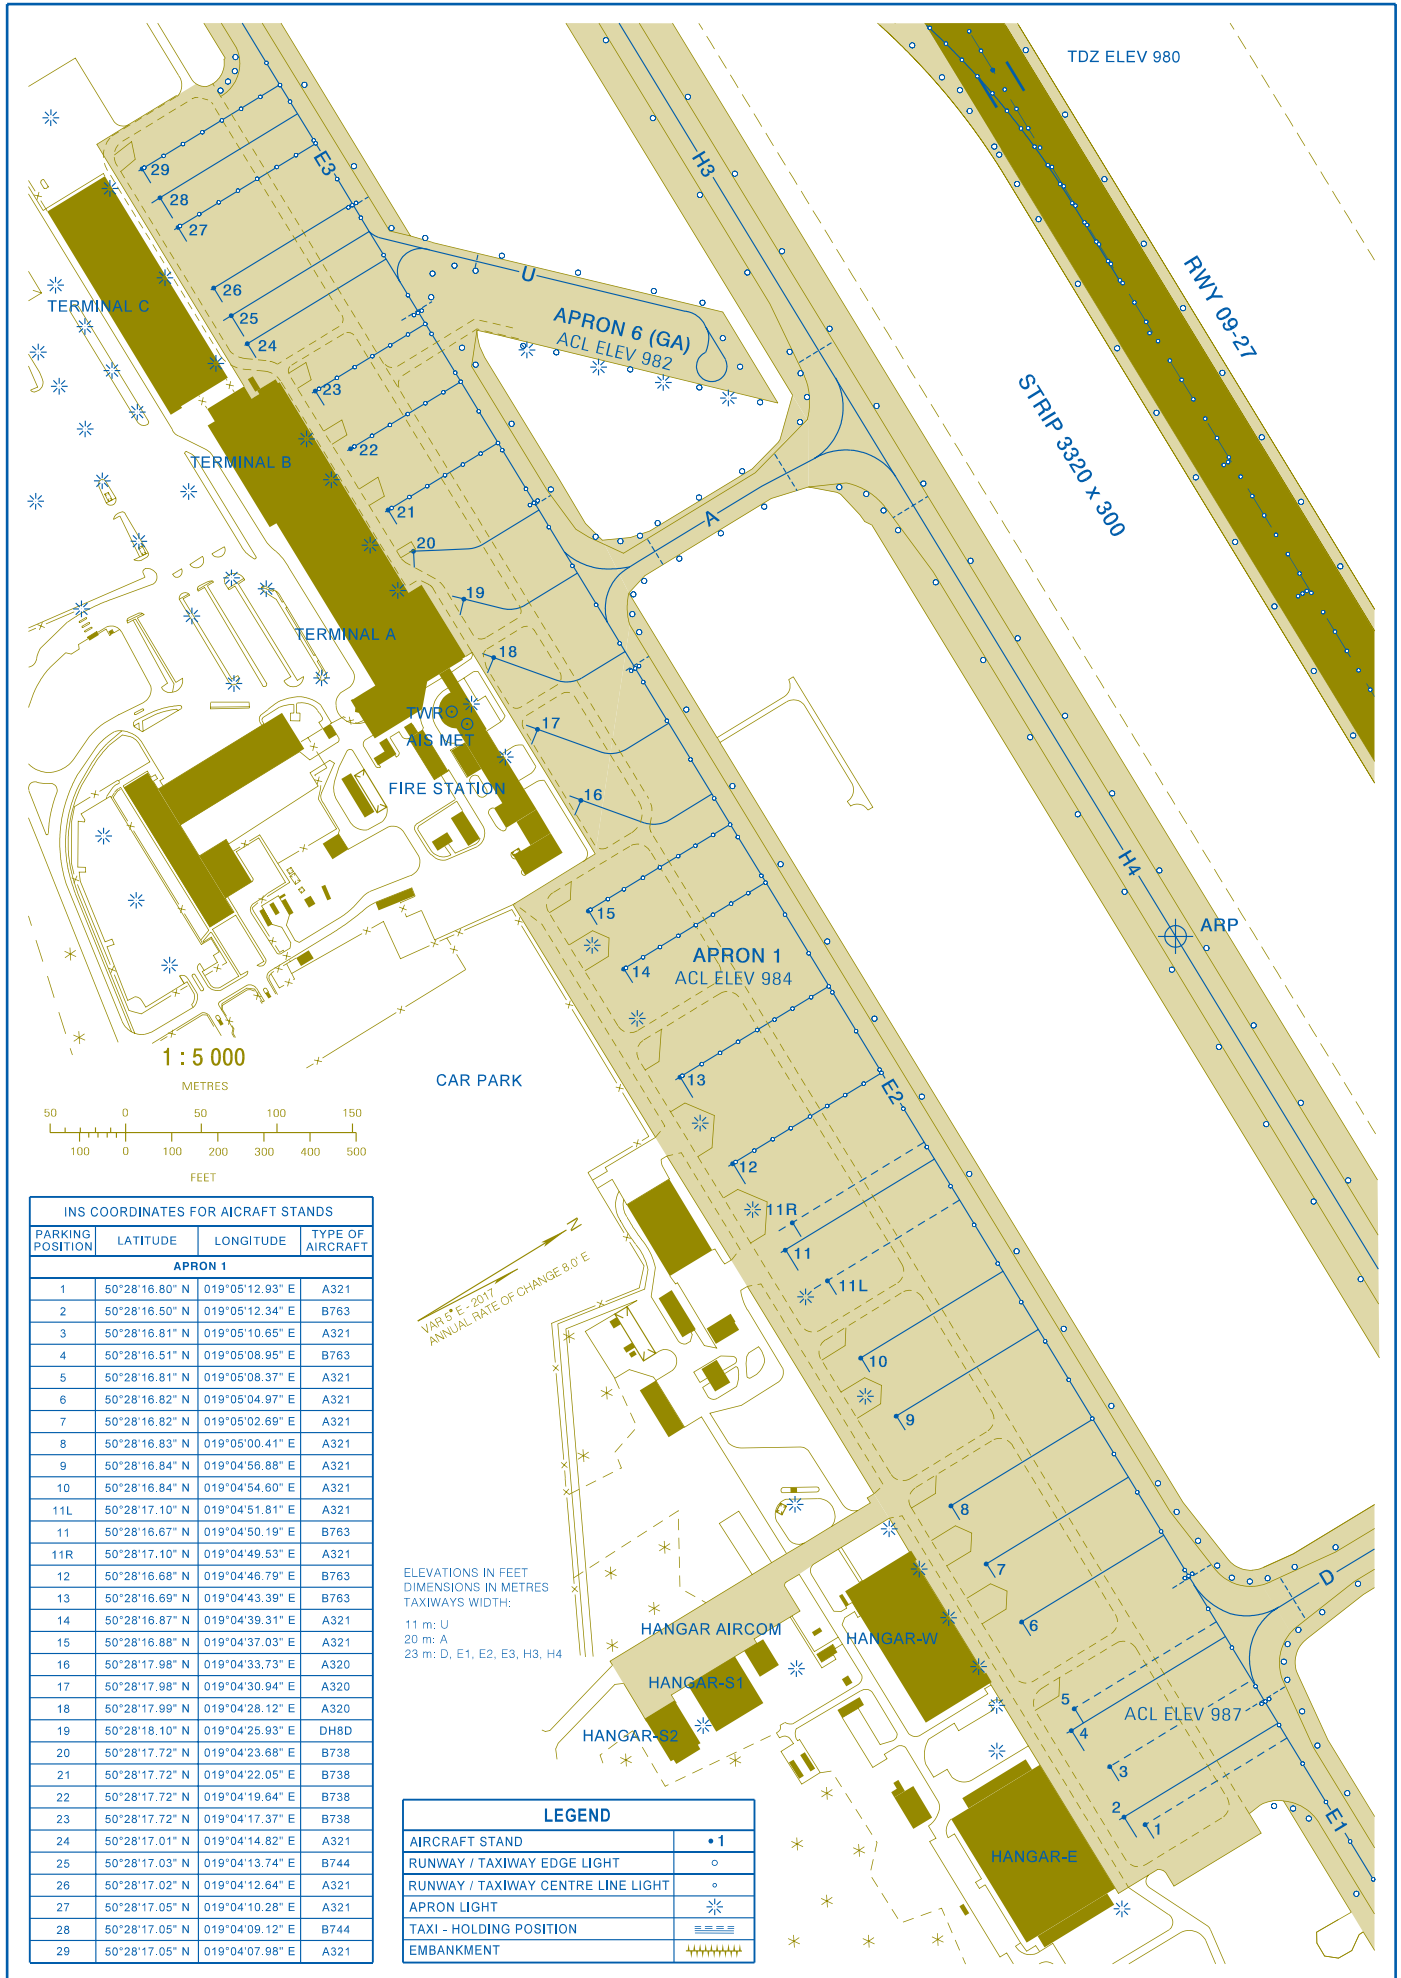

AIRCRAFT PARKING/DOCKING CHART - ICAO

Katowice DELIVERY 121.800
Katowice TOWER 129.250

Katowice - Pyrzowice

Zam. 4519