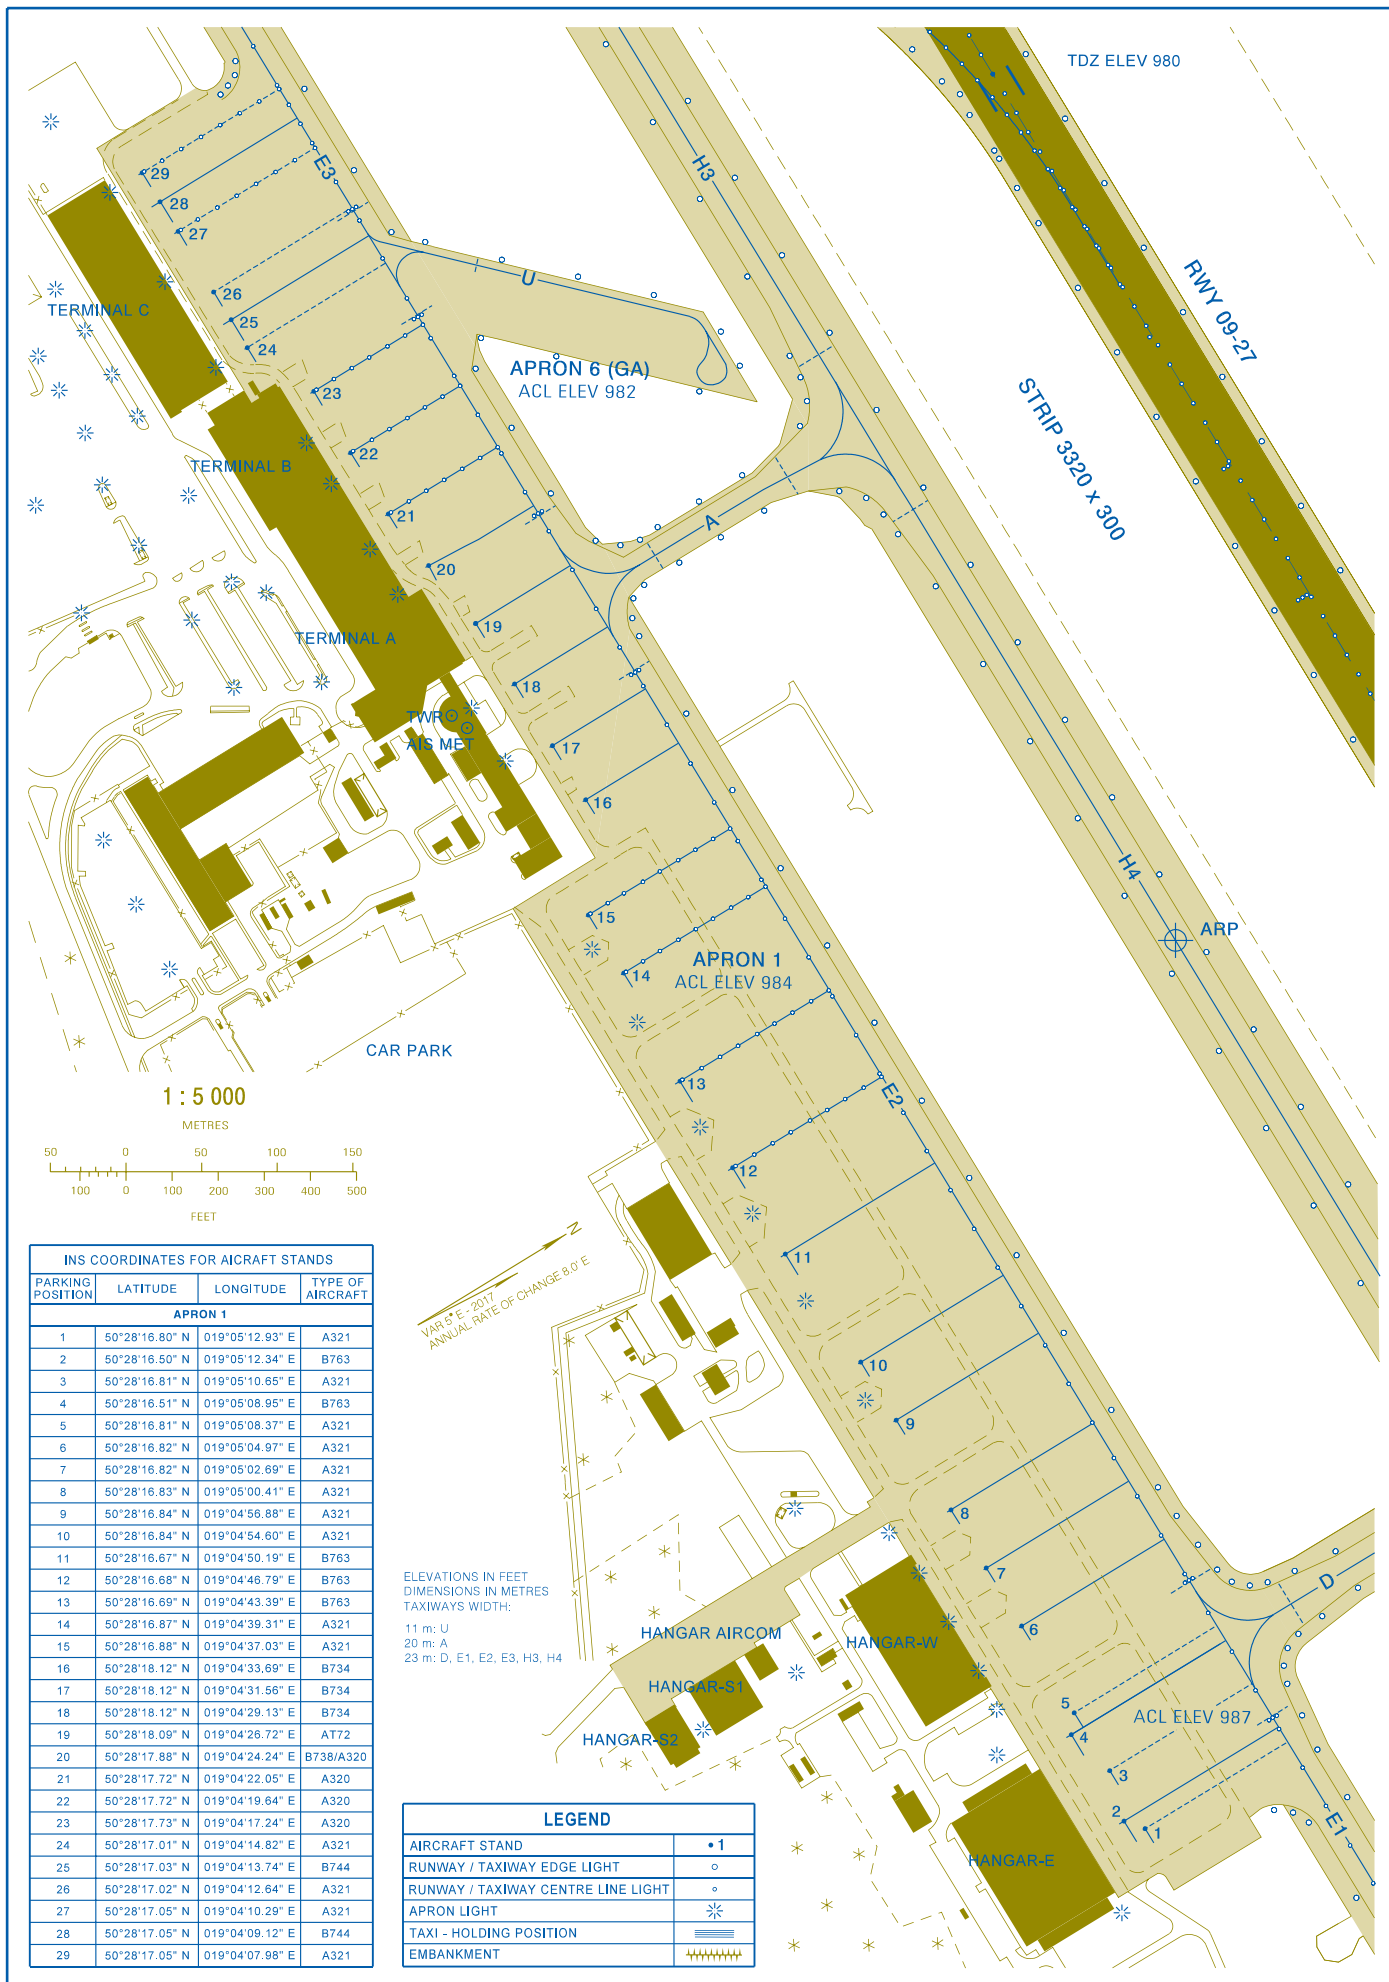

AIRCRAFT PARKING/DOCKING CHART - ICAO

Katowice DELIVERY 121.800
Katowice TOWER 129.250

Katowice - Pyrzowice

Zam. 4505 nakl. 300 egz.