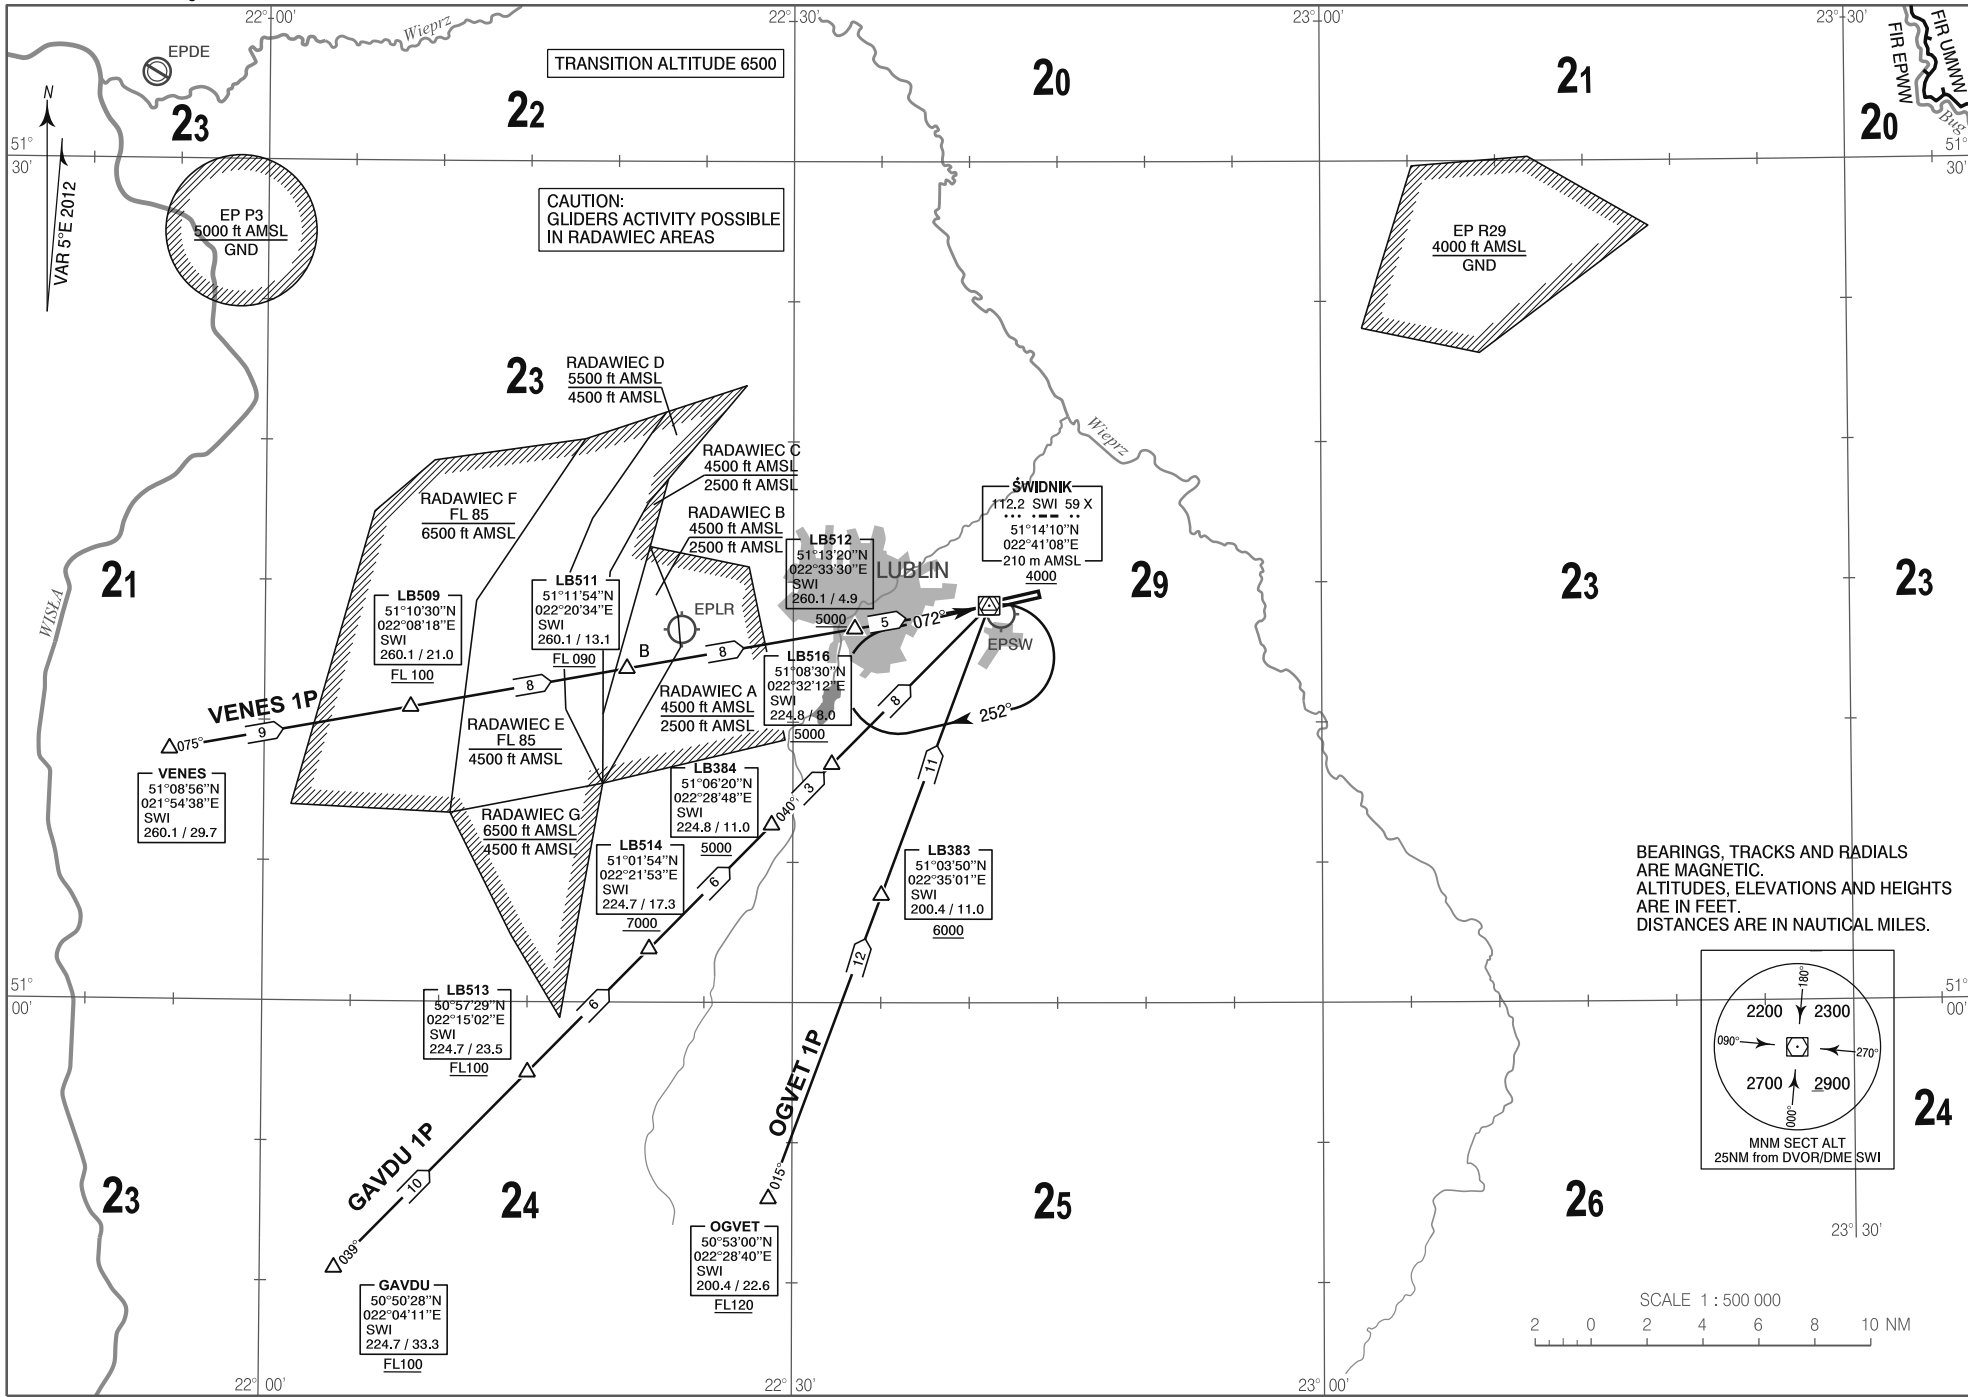

STANDARD ARRIVAL CHART  
(STAR) - ICAO

Lublin Tower 136.425

Lublin  
RWY 07 / 25

Correction: Editorial changes.

BEARINGS, TRACKS AND RADIALS ARE MAGNETIC. ALTITUDES, ELEVATIONS AND HEIGHTS ARE IN FEET. DISTANCES ARE IN NAUTICAL MILES.