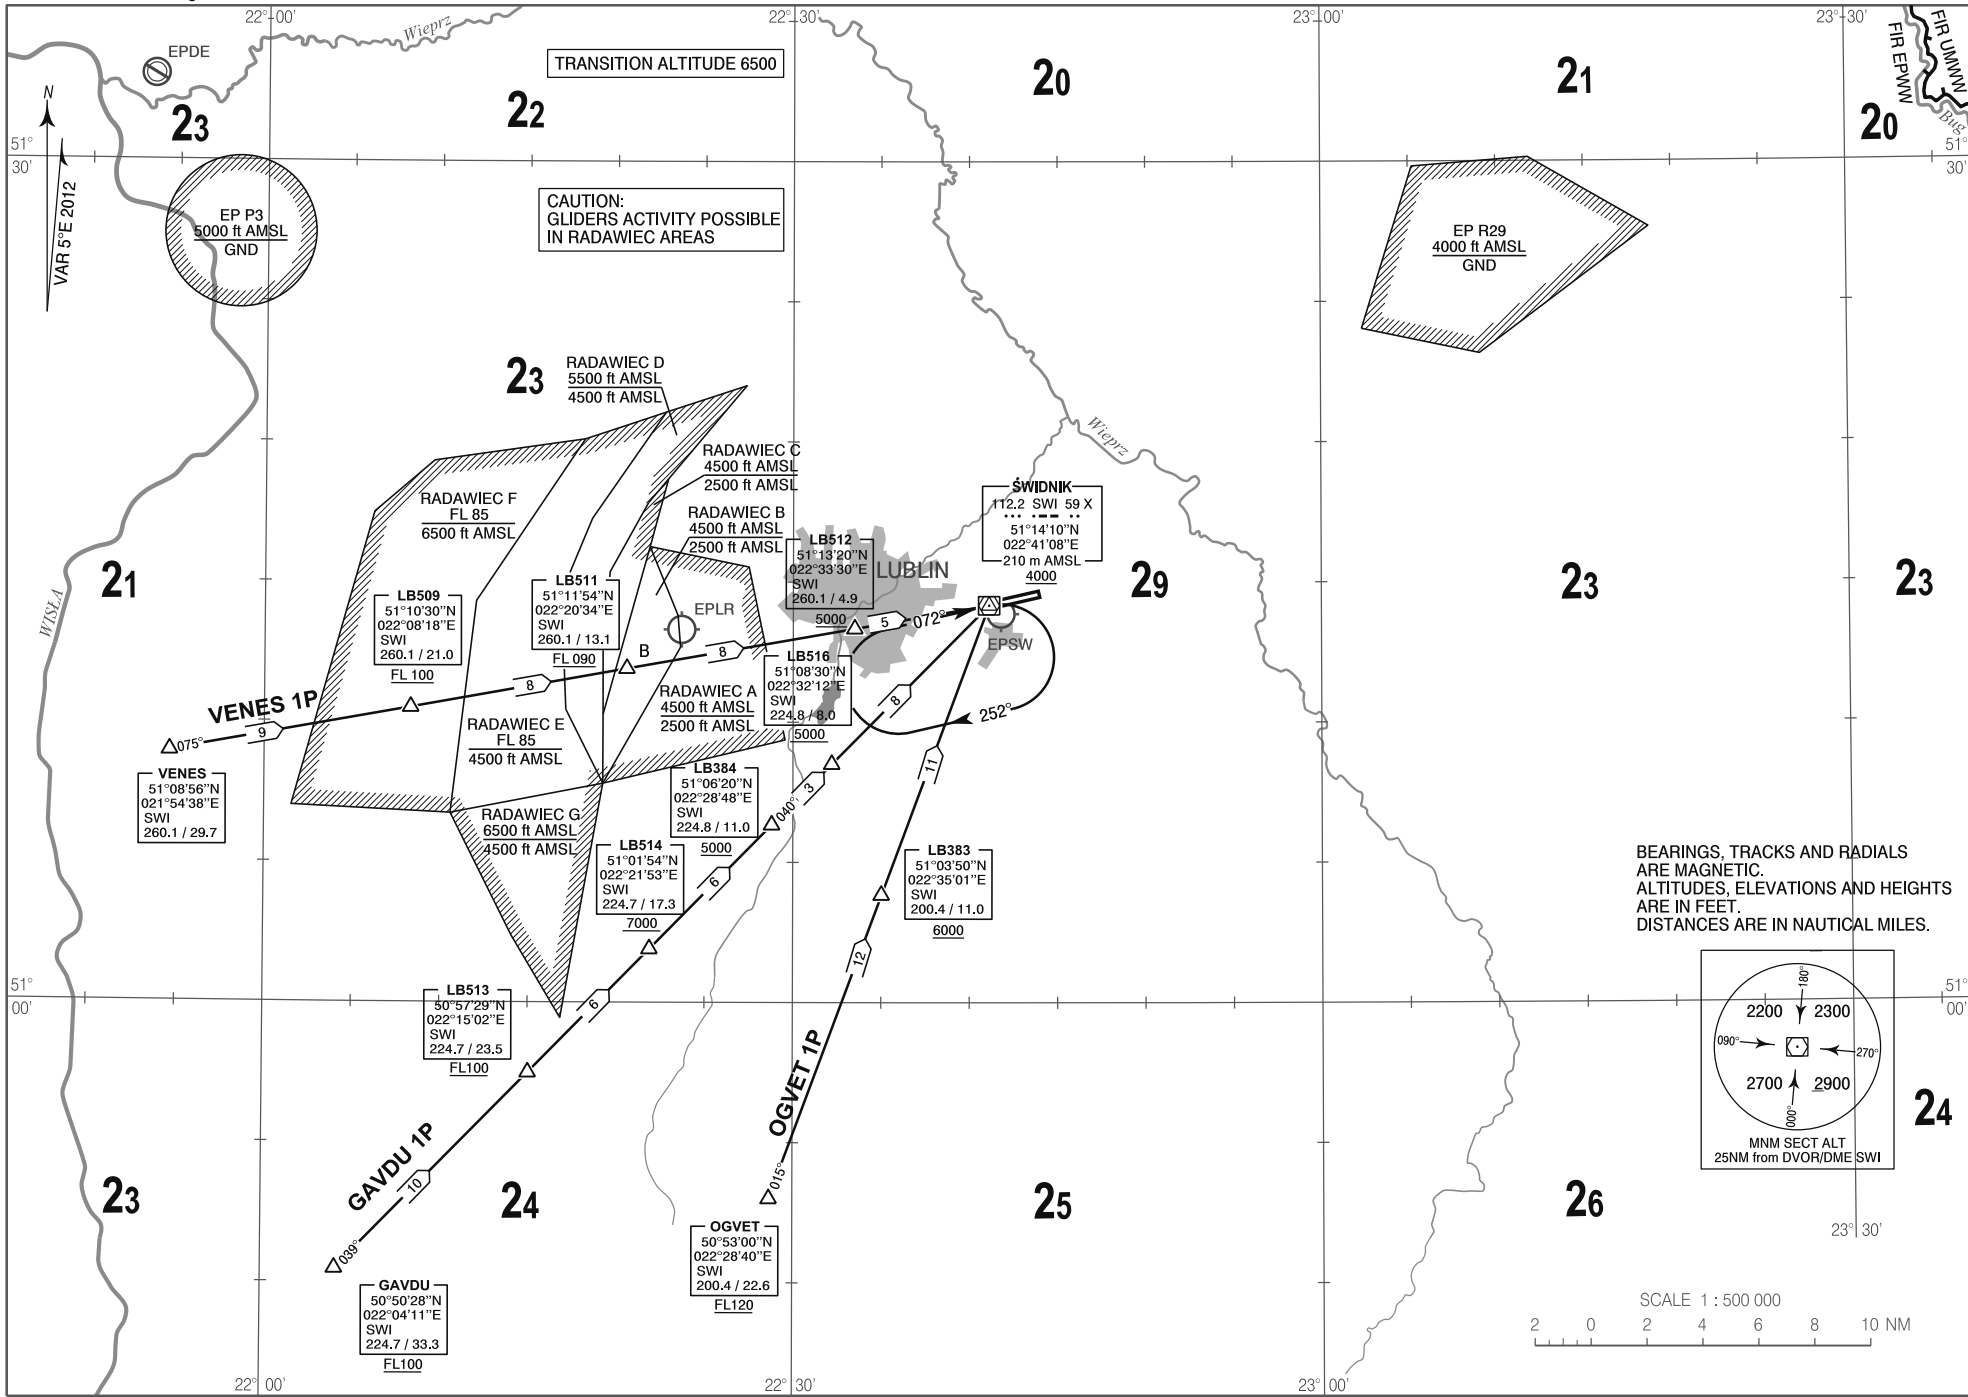

STANDARD ARRIVAL CHART
(STAR) - ICAO

Lublin Tower 136.425

Lublin
RWY 07 / 25

Correction: Editorial changes.

BEARINGS, TRACKS AND RADIALS ARE MAGNETIC. ALTITUDES, ELEVATIONS AND HEIGHTS ARE IN FEET. DISTANCES ARE IN NAUTICAL MILES.