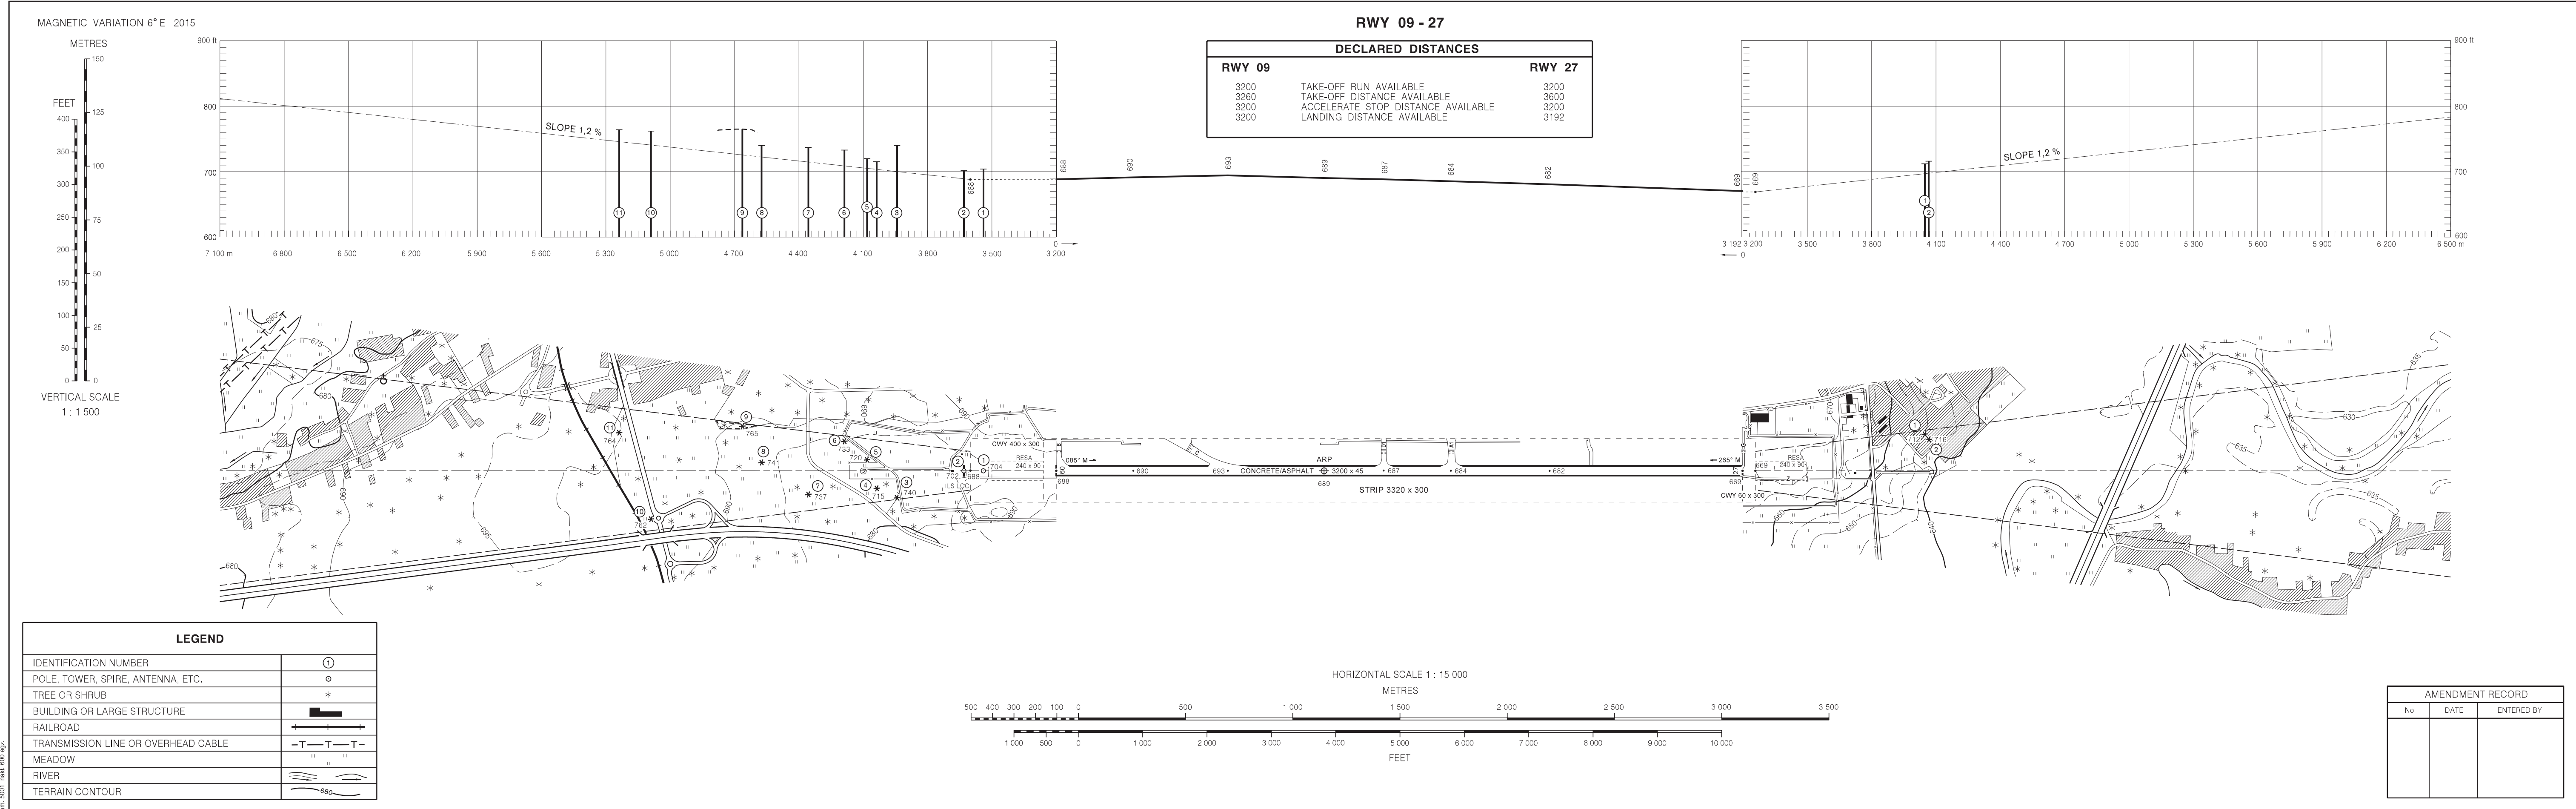

ELEVATIONS IN FEET
DIMENSIONS IN METRES

AERODROME OBSTACLE CHART - ICAO

TYPE A (OPERATING LIMITATIONS)

Rzeszów – Jasionka

RWY 09/27

Zam. 5001 nakł. 600 egz.