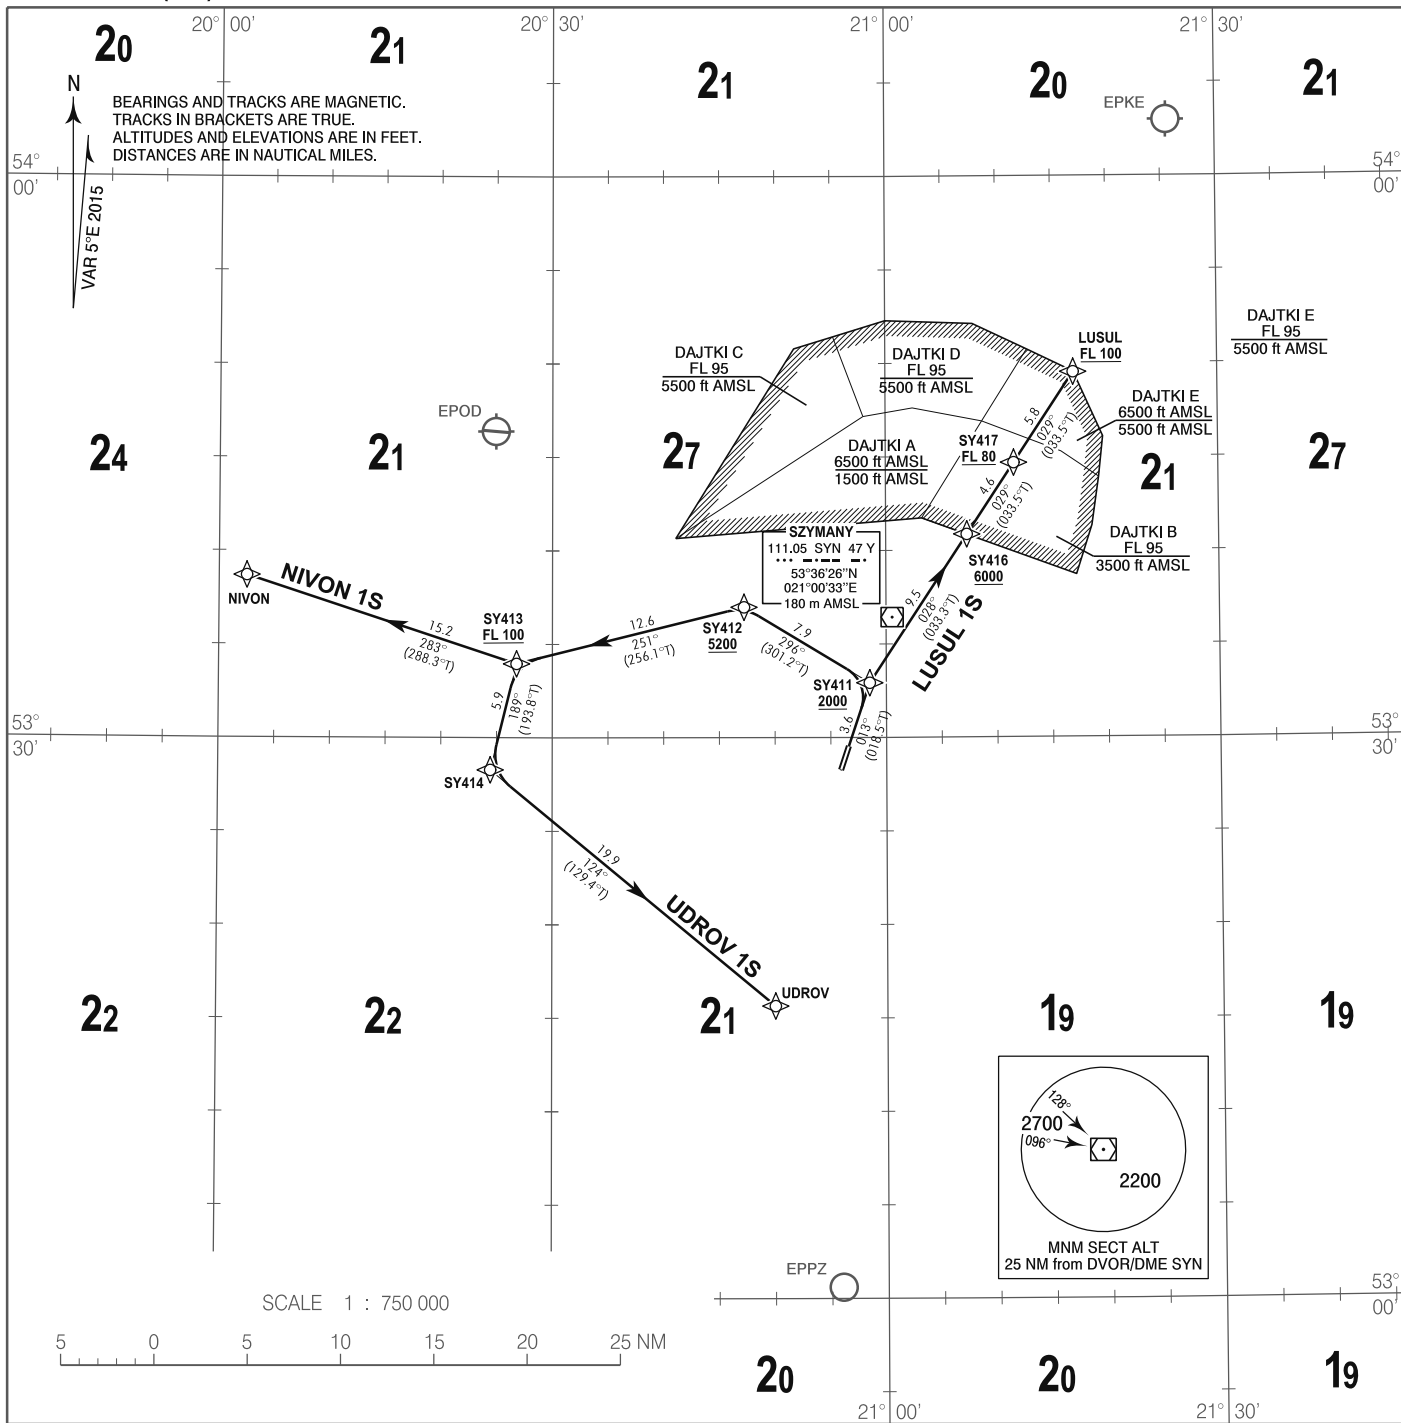

**RNP 1 (GNSS)  
STANDARD DEPARTURE CHART  
INSTRUMENT (SID) - ICAO**

TRANSITION ALTITUDE 6500

Mazury TOWER	118.025
Mazury INFORMATION	118.025
Mazury RADIO	118.025

**Olsztyn - Mazury  
RWY 01**

Correction: FREQ added, editorial changes.