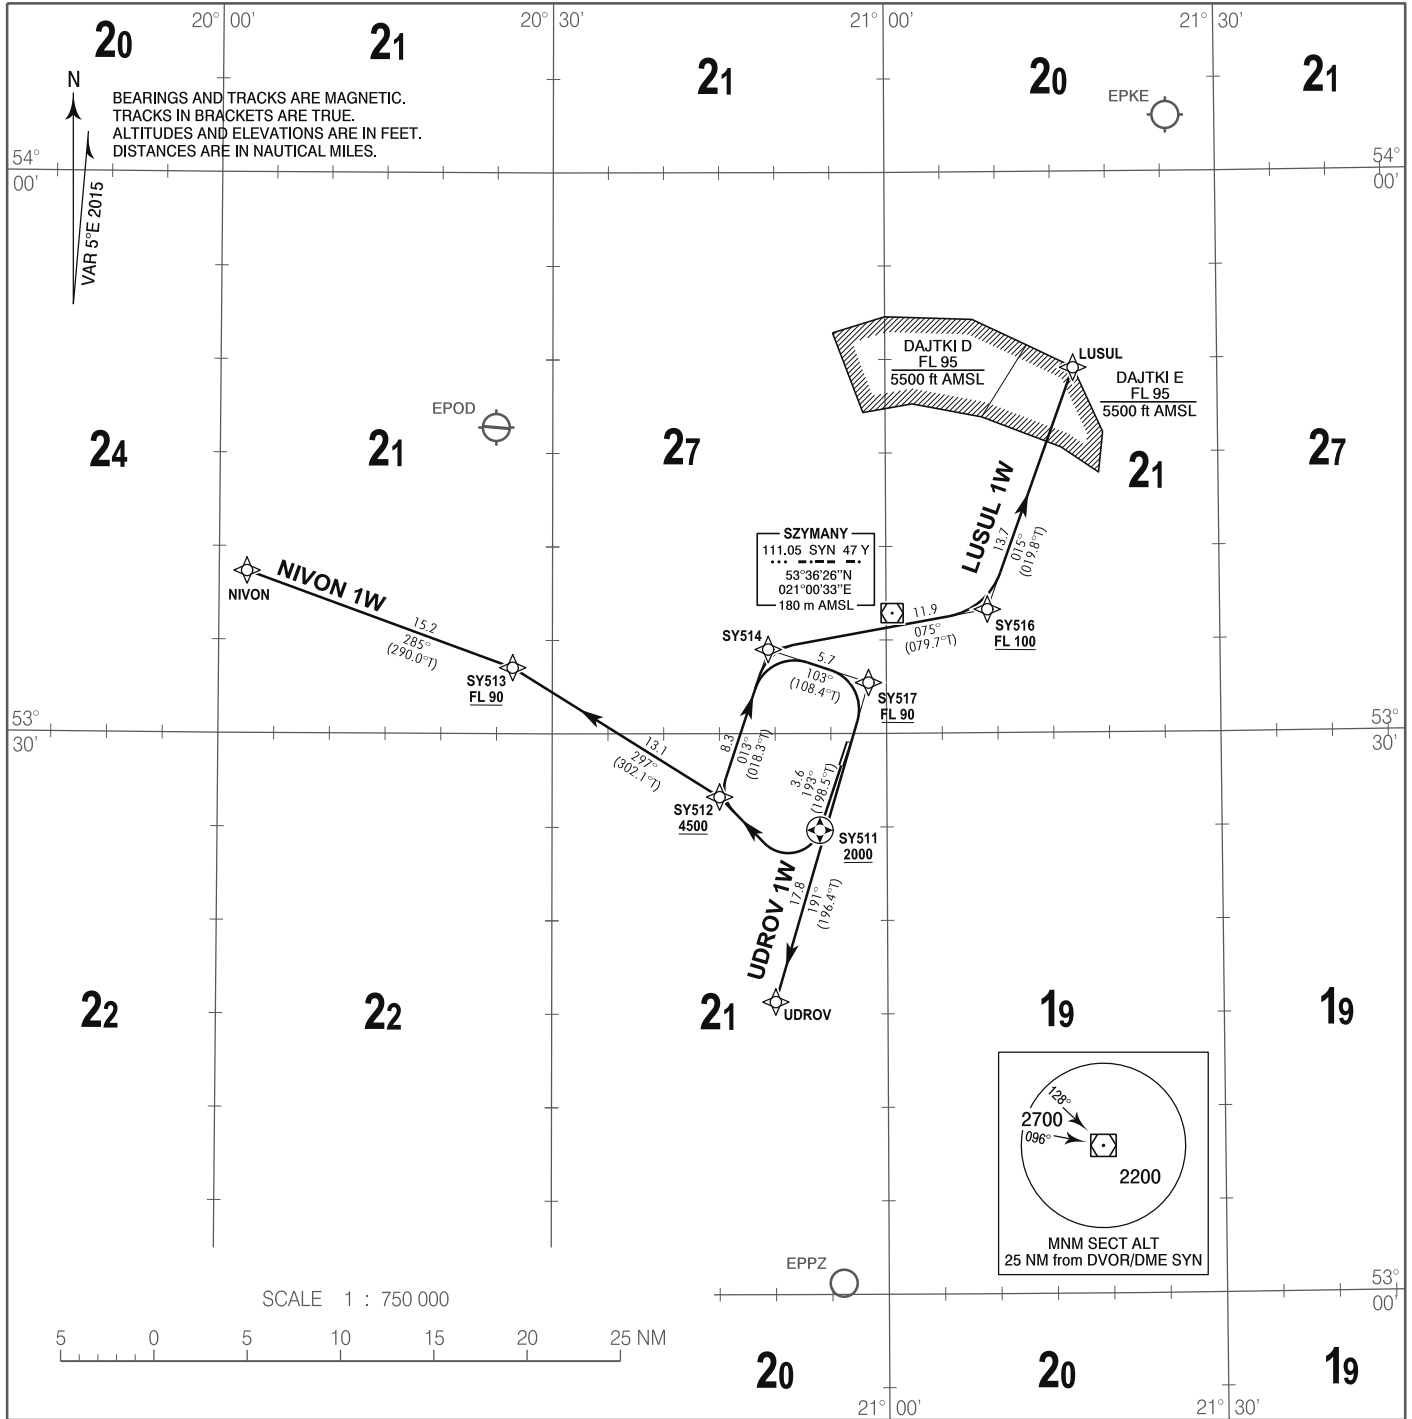

**RNP 1 (GNSS)  
STANDARD DEPARTURE CHART  
INSTRUMENT (SID) - ICAO**

TRANSITION ALTITUDE 6500

Mazury TOWER	118.025
Mazury INFORMATION	118.025
Mazury RADIO	118.025

**Olsztyn - Mazury  
RWY 19**

Correction: FREQ added, editorial changes.