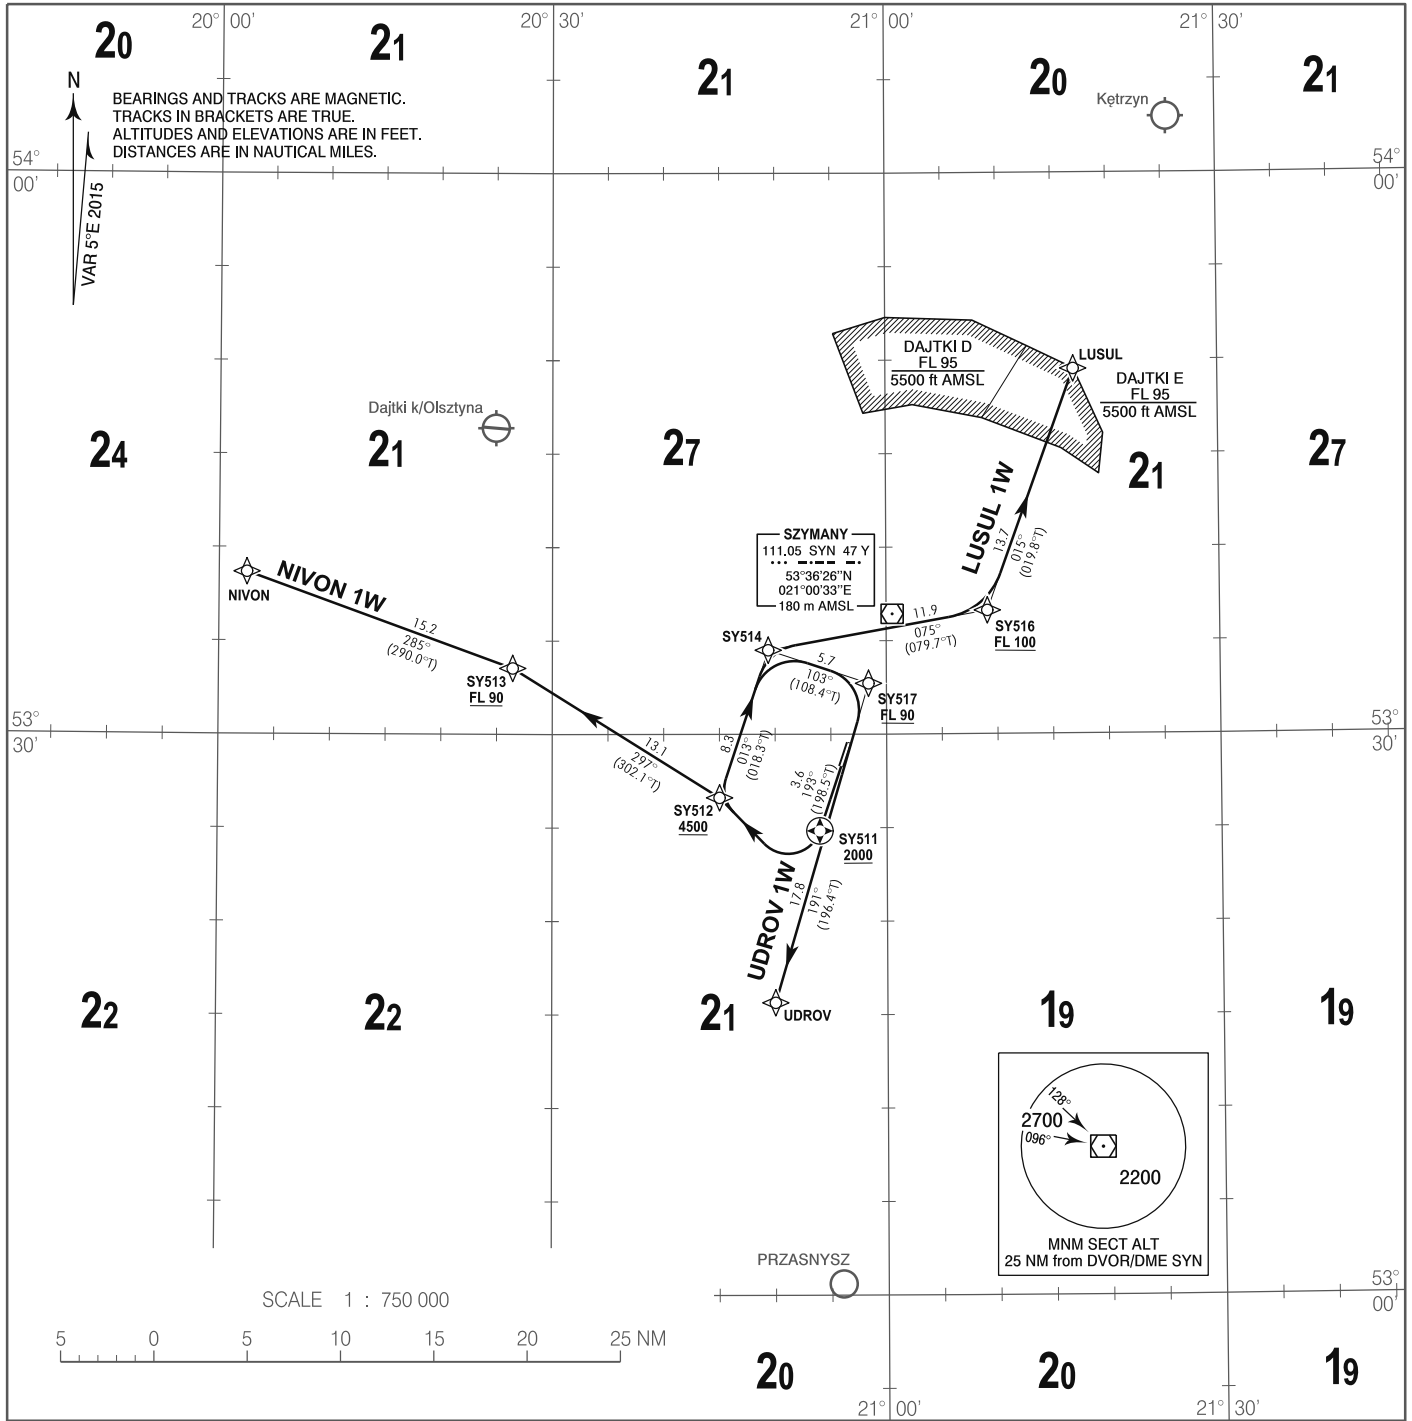

**RNP 1 (GNSS)
STANDARD DEPARTURE CHART
INSTRUMENT (SID) - ICAO**

TRANSITION ALTITUDE 6500

Mazury TOWER 118.025
Mazury INFORMATION 118.025

**Olsztyn - Mazury
RWY 19**

Correction: DVOR/DME SYN added. MSA. DAJTKI AREA.