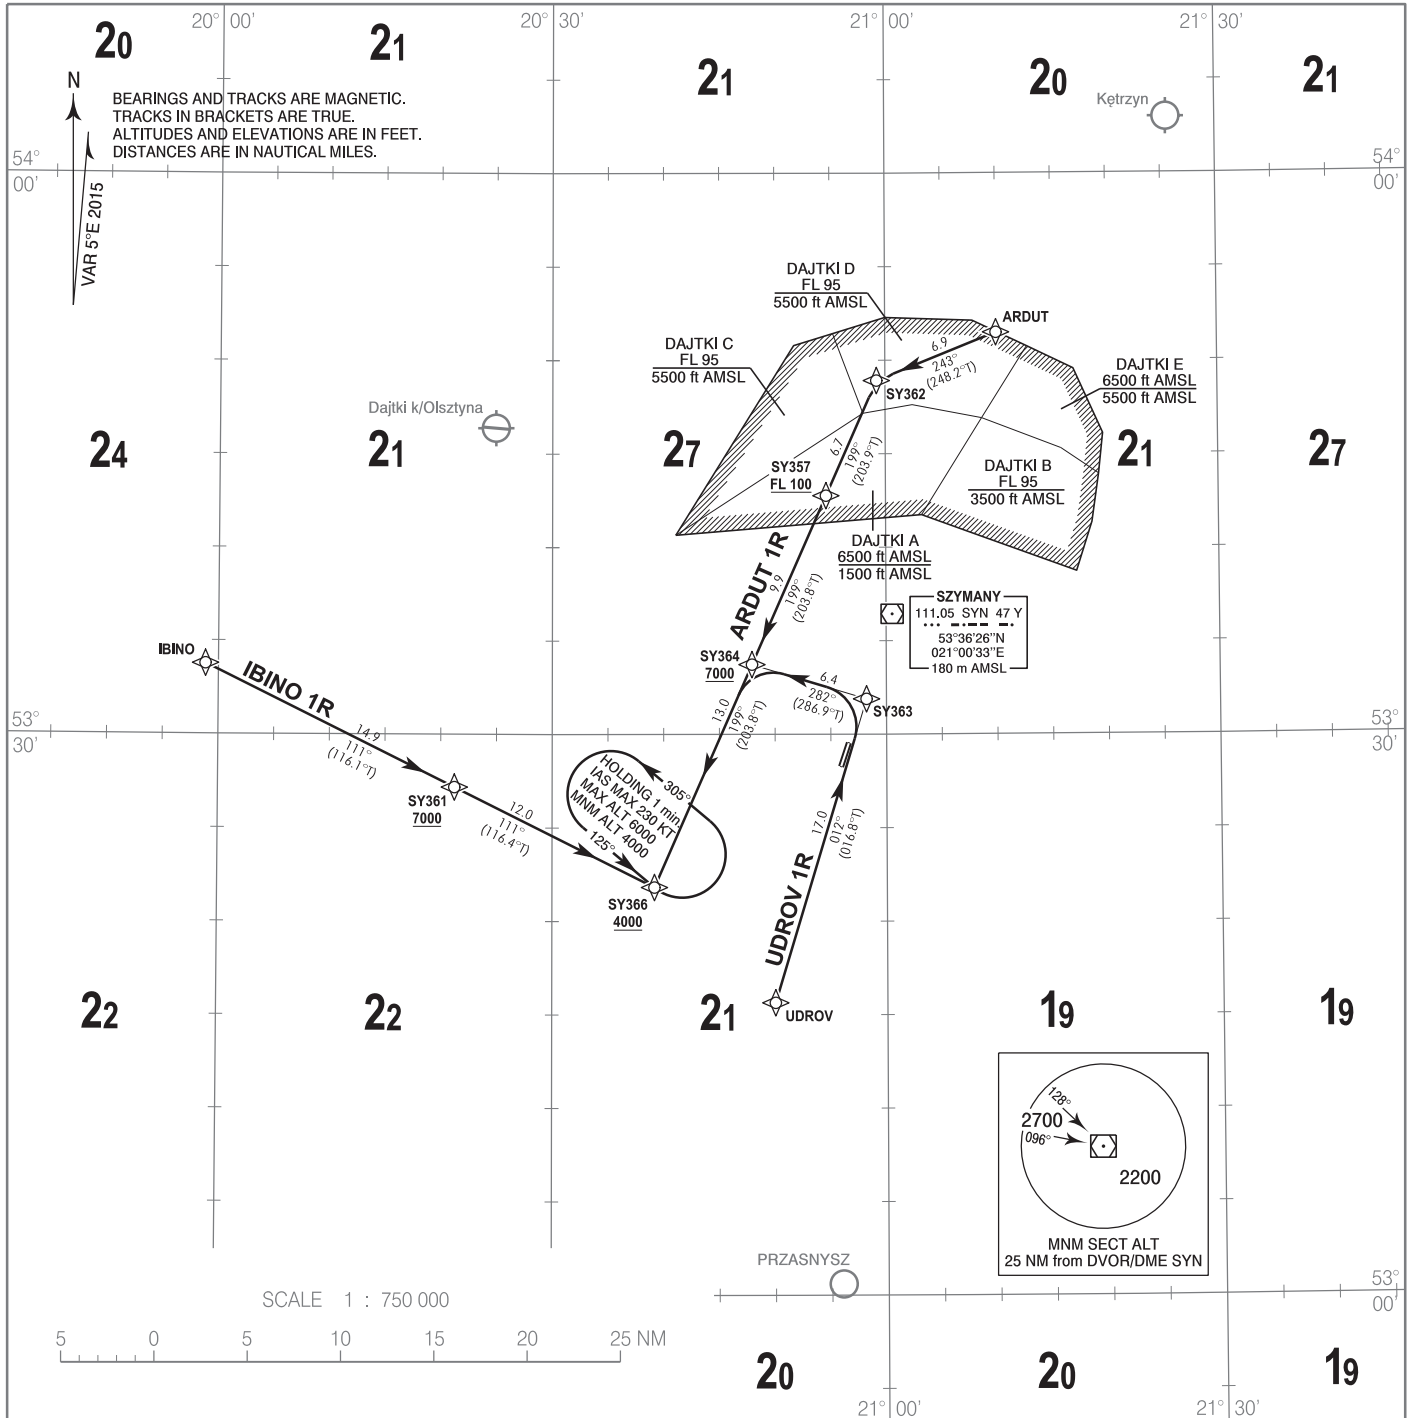

RNP 1 (GNSS)
STANDARD ARRIVAL CHART
INSTRUMENT (STAR) - ICAO

TRANSITION ALTITUDE 6500

Mazury TOWER	118.025
Mazury INFORMATION	118.025

Olsztyn - Mazury
RWY 01

Correction: DVOR/DME SYN added. MSA. DAJTKI AREA.