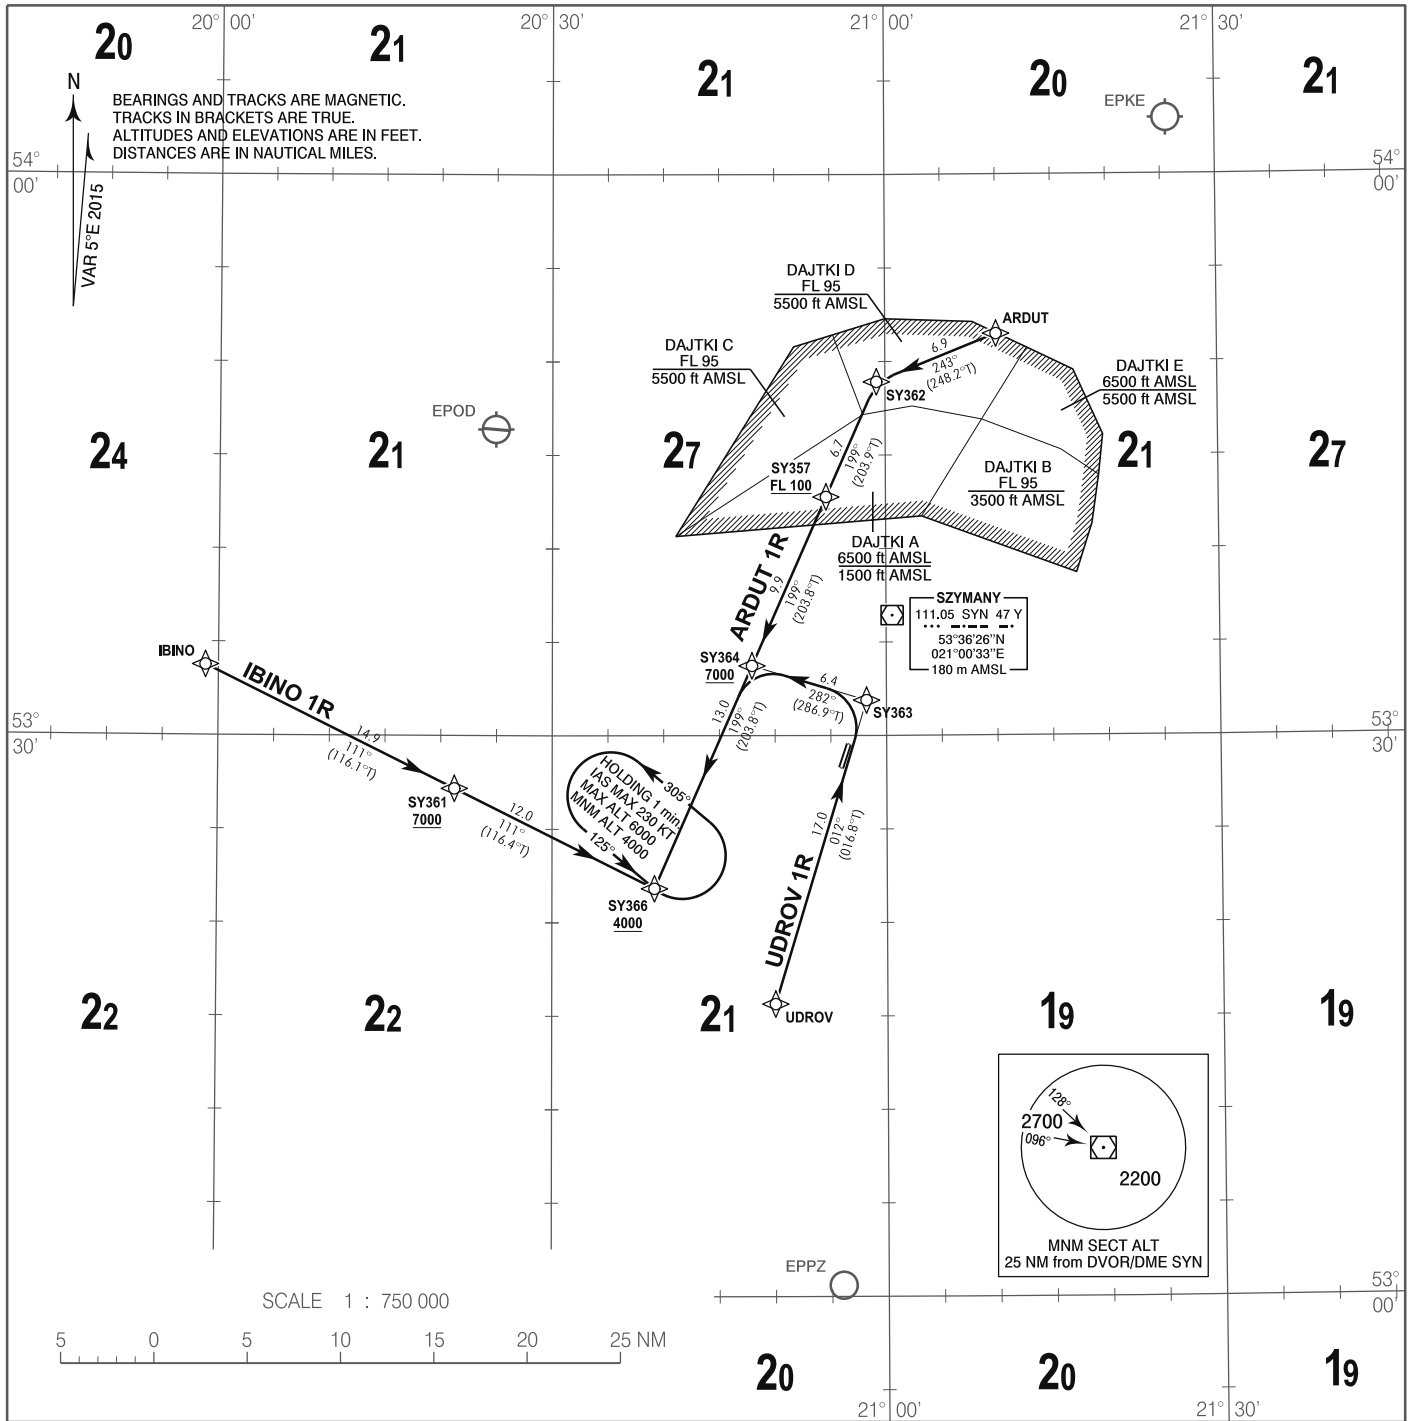

**RNP 1 (GNSS)
STANDARD ARRIVAL CHART
INSTRUMENT (STAR) - ICAO**

TRANSITION ALTITUDE 6500

Mazury TOWER	118.025
Mazury INFORMATION	118.025
Mazury RADIO	118.025

**Olsztyn - Mazury
RWY 01**

Correction: FREQ added, editorial changes.