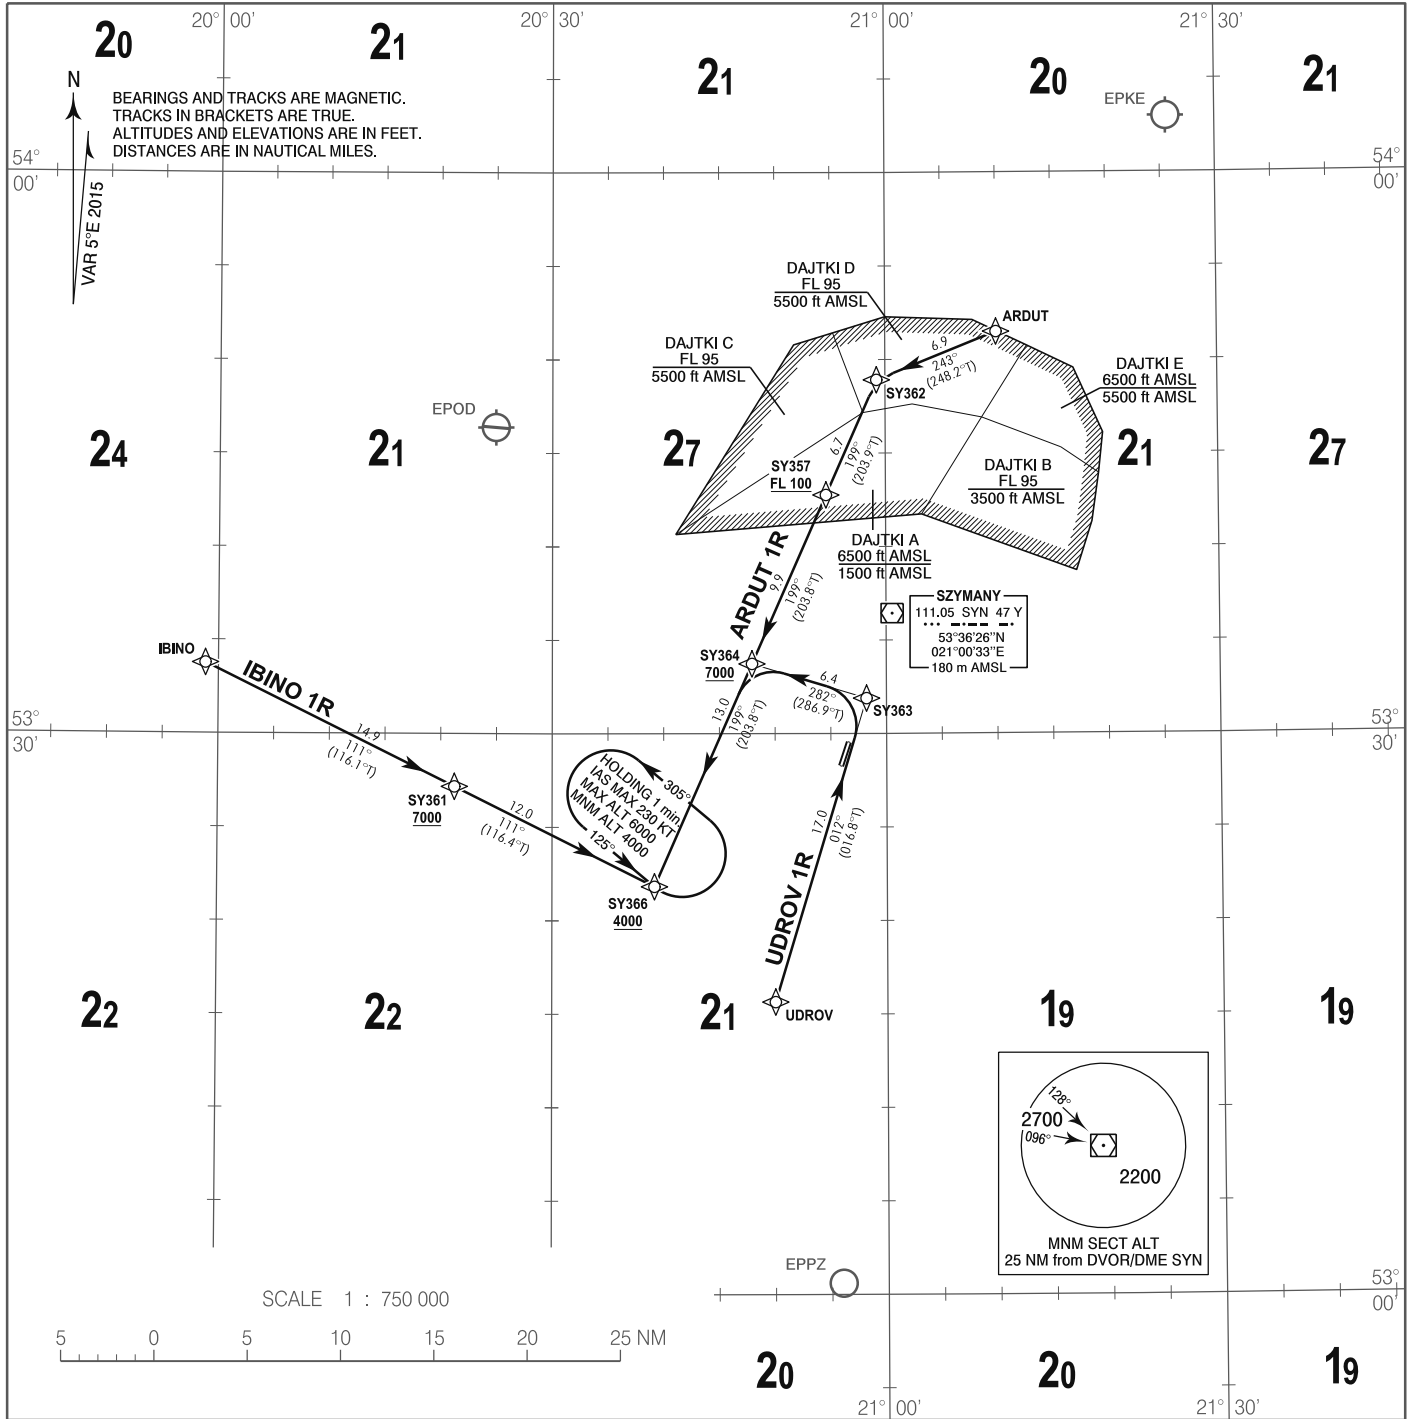

**RNP 1 (GNSS)
STANDARD ARRIVAL CHART
INSTRUMENT (STAR) - ICAO**

TRANSITION ALTITUDE 6500

Mazury TOWER	118.025
Mazury INFORMATION	118.025
Mazury RADIO	118.025

**Olsztyn - Mazury
RWY 01**

Correction: FREQ added, editorial changes.