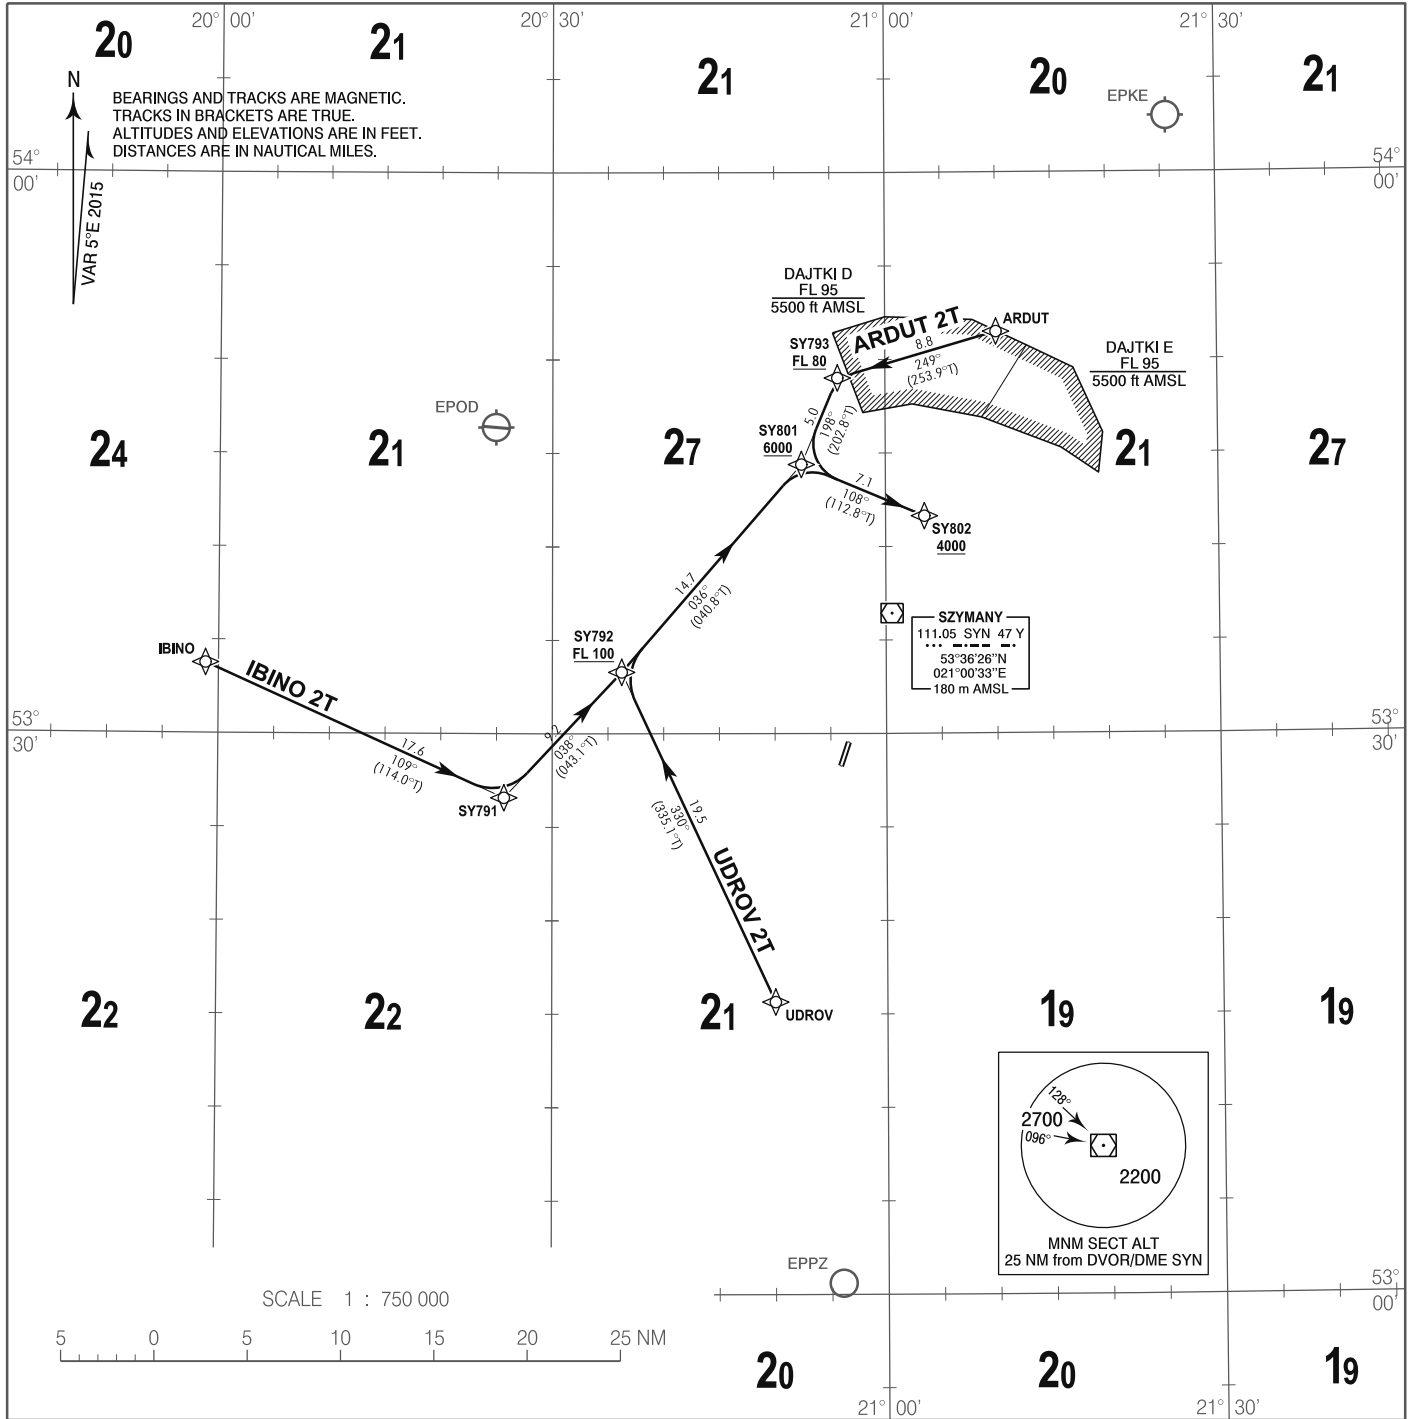

**RNP 1 (GNSS)
STANDARD ARRIVAL CHART
INSTRUMENT (STAR) - ICAO**

TRANSITION ALTITUDE 6500

Mazury TOWER	118.025
Mazury INFORMATION	118.025
Mazury RADIO	118.025

**Olsztyn - Mazury
RWY 19**

Correction: FREQ added, editorial changes.