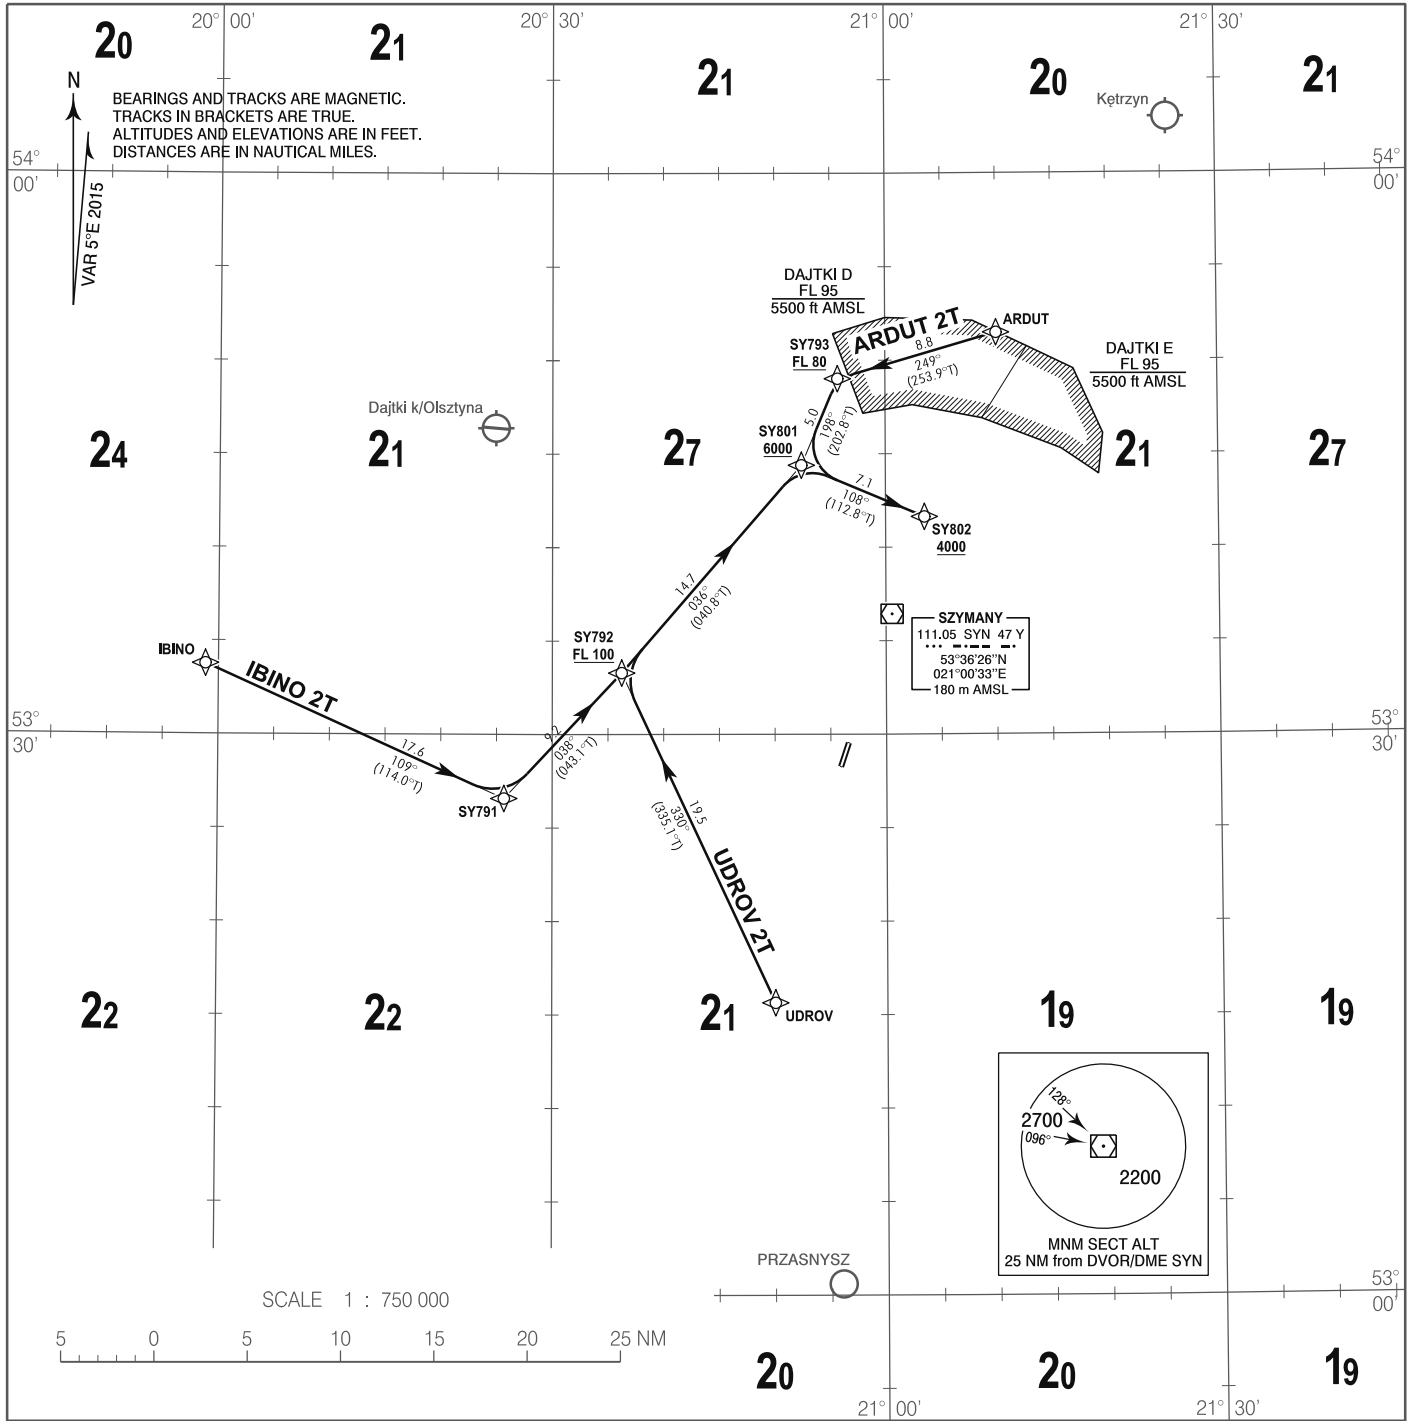

RNP 1 (GNSS)
STANDARD ARRIVAL CHART
INSTRUMENT (STAR) - ICAO

TRANSITION ALTITUDE 6500

Mazury TOWER	118.025
Mazury INFORMATION	118.025

Olsztyn - Mazury
RWY 19

Correction: DVOR/DME SYN added. MSA. New segment. Route designators. DAJTKI AREA.