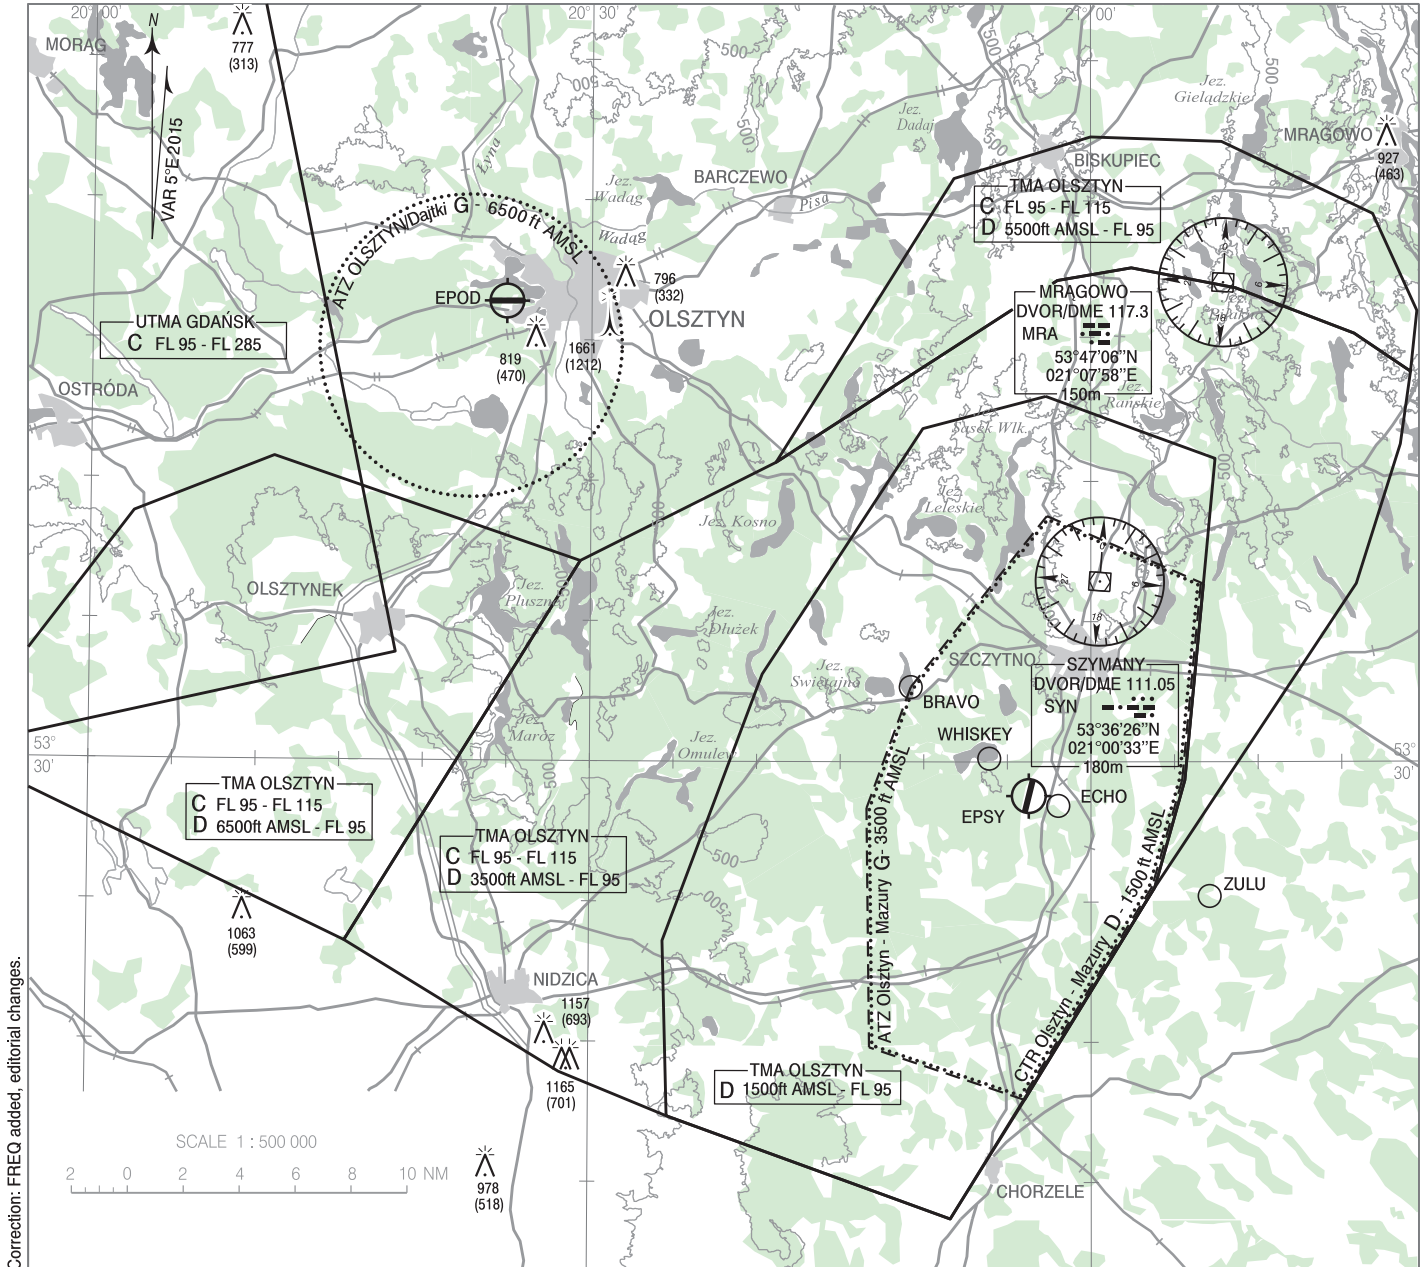

**VISUAL
OPERATION
CHART**

**AERODROME ELEV 464 ft
HEIGHTS RELATED TO AD ELEV**

Mazury TOWER 118.025
Mazury INFORMATION 118.025
Mazury RADIO 118.025

Olsztyn - Mazury

| POINT ID | LATITUDE | LONGITUDE | POINT DESCRIPTION |
|----------|------------|-------------|-----------------------------------|
| BRAVO | 53°32'40"N | 020°49'13"E | Brajnickie Lake |
| ECHO | 53°28'26"N | 020°58'03"E | 1km south-eastern of Szymany town |
| WHISKEY | 53°30'07"N | 020°53'55"E | Sasek Maly Lake |
| ZULU | 53°25'13"N | 021°07'05"E | Zieleniec intersection of roads |