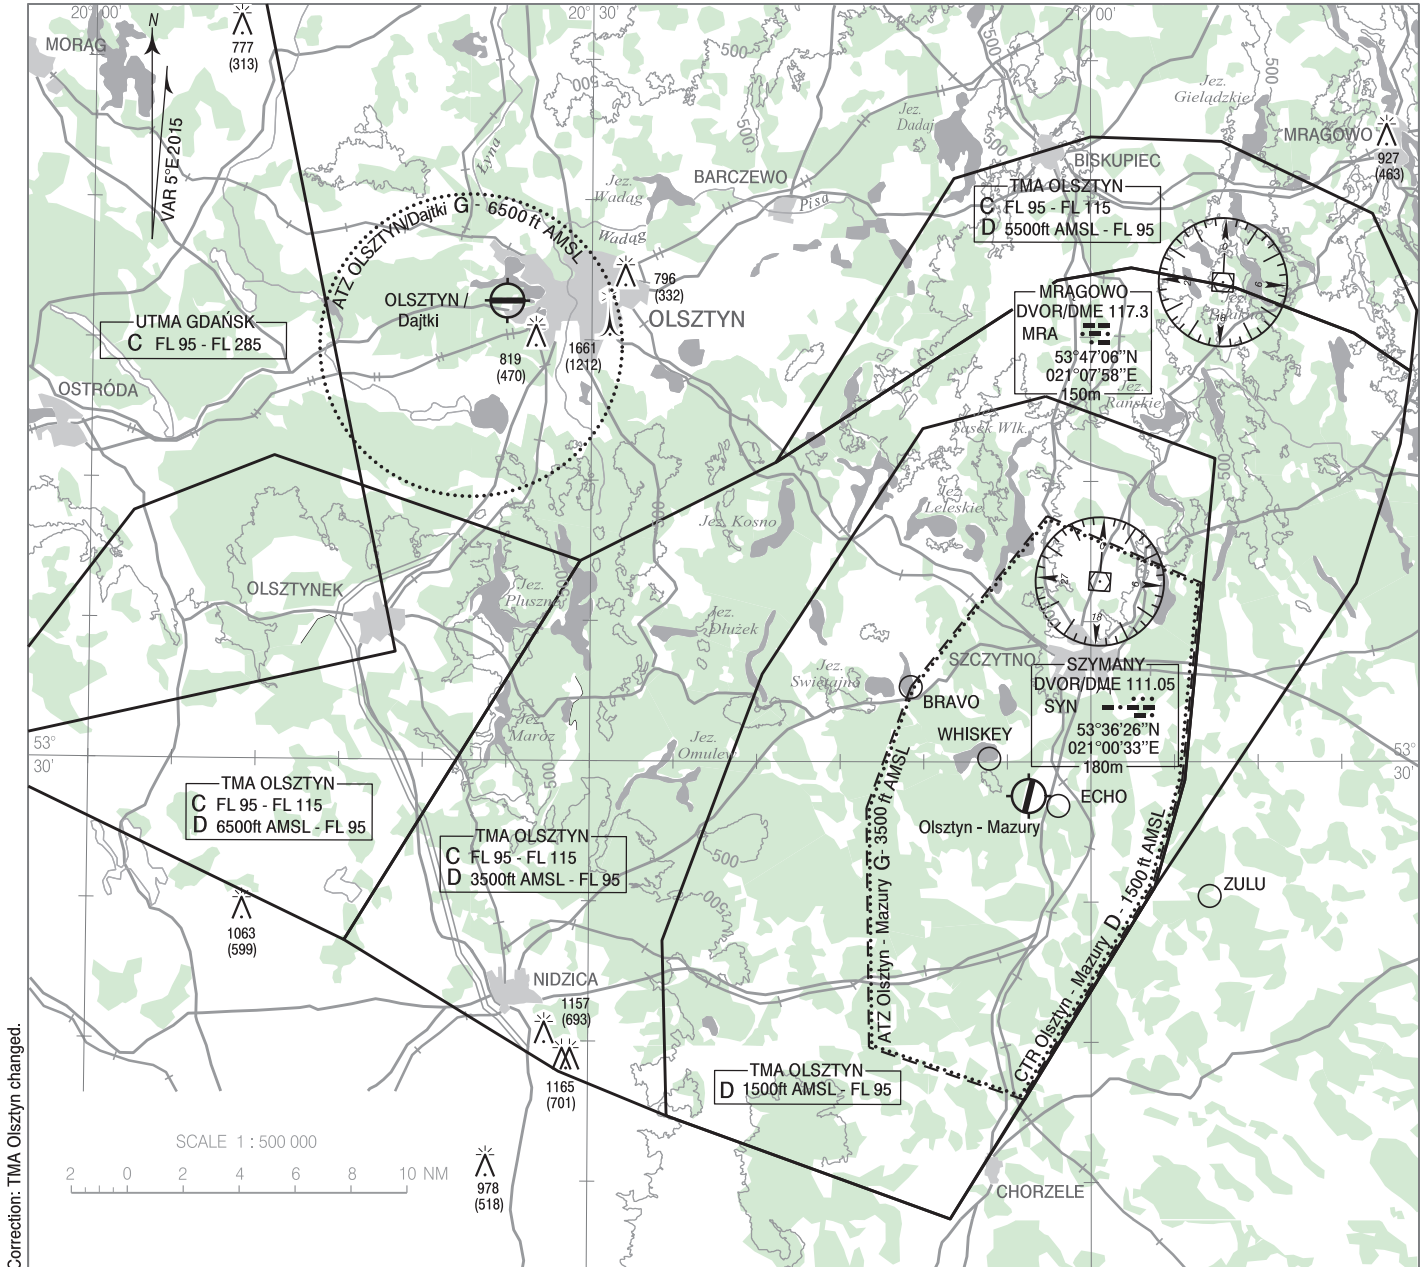

**VISUAL  
OPERATION  
CHART**

**AERODROME ELEV 464 ft  
HEIGHTS RELATED TO AD ELEV**

Mazury TOWER 118.025  
Mazury INFORMATION 118.025

**Olsztyn - Mazury**

Correction: TMA Olsztyn changed.

POINT ID	LATITUDE	LONGITUDE	POINT DESCRIPTION
BRAVO	53°32'40"N	020°49'13"E	Brajnickie Lake
ECHO	53°28'26"N	020°58'03"E	1km south-eastern of Szymany town
WHISKEY	53°30'07"N	020°53'55"E	Sasek Maly Lake
ZULU	53°25'13"N	021°07'05"E	Zieleniec intersection of roads