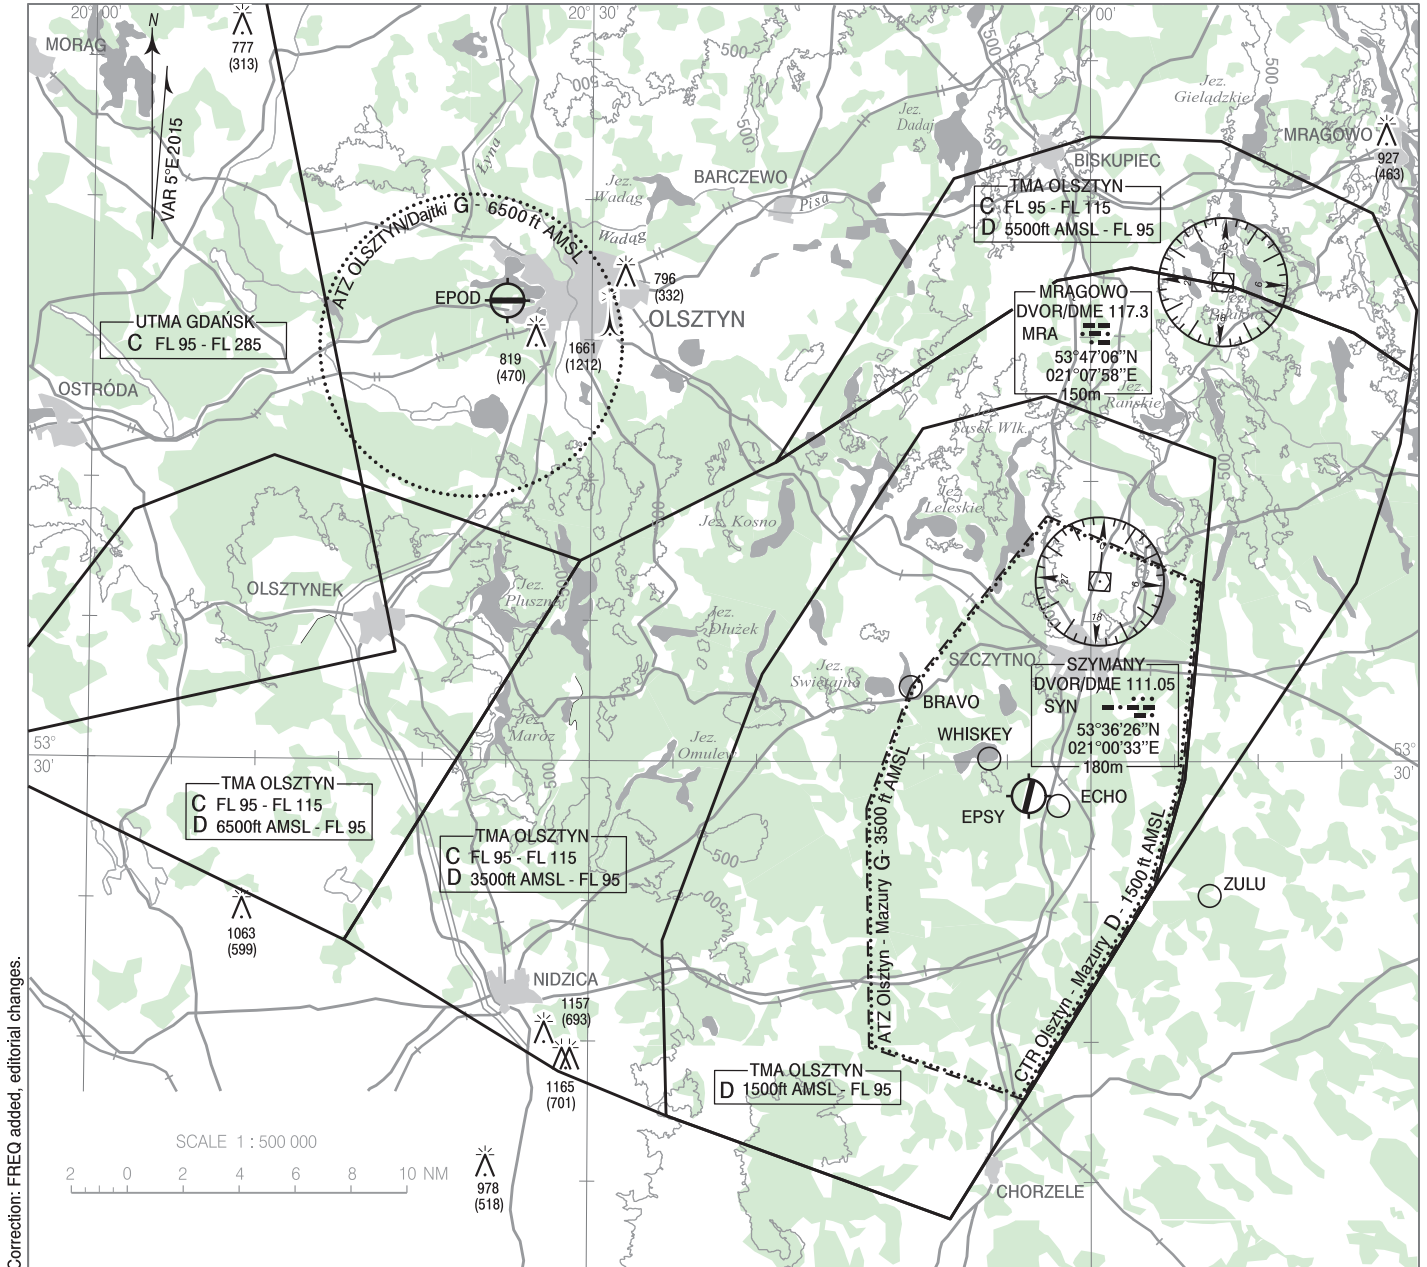

**VISUAL
OPERATION
CHART**

**AERODROME ELEV 464 ft
HEIGHTS RELATED TO AD ELEV**

Mazury TOWER 118.025
Mazury INFORMATION 118.025
Mazury RADIO 118.025

Olsztyn - Mazury

Correction: FREQ added, editorial changes.

POINT ID	LATITUDE	LONGITUDE	POINT DESCRIPTION
BRAVO	53°32'40"N	020°49'13"E	Brajnickie Lake
ECHO	53°28'26"N	020°58'03"E	1km south-eastern of Szymany town
WHISKEY	53°30'07"N	020°53'55"E	Sasek Maly Lake
ZULU	53°25'13"N	021°07'05"E	Zieleniec intersection of roads