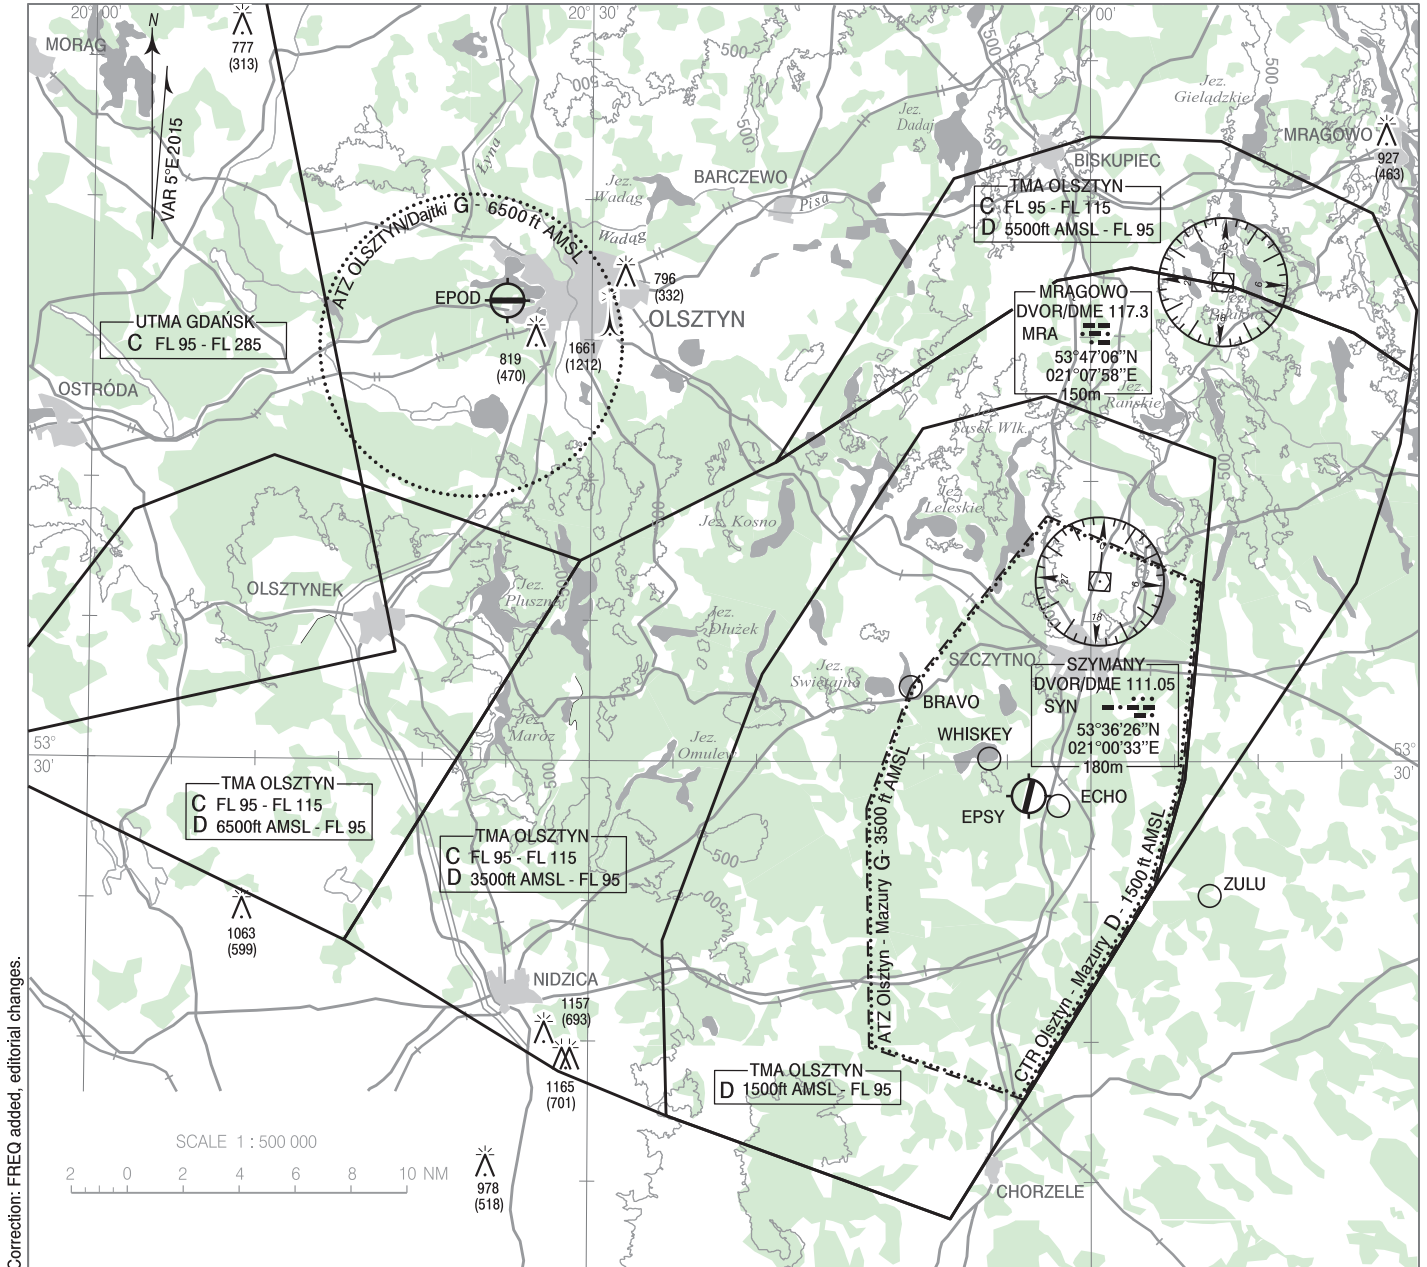

**VISUAL  
OPERATION  
CHART**

AERODROME ELEV 464 ft  
HEIGHTS RELATED TO AD ELEV

Mazury TOWER 118.025  
Mazury INFORMATION 118.025  
Mazury RADIO 118.025

**Olsztyn - Mazury**

Correction: FREQ added, editorial changes.

POINT ID	LATITUDE	LONGITUDE	POINT DESCRIPTION
BRAVO	53°32'40"N	020°49'13"E	Brajnickie Lake
ECHO	53°28'26"N	020°58'03"E	1km south-eastern of Szymany town
WHISKEY	53°30'07"N	020°53'55"E	Sasek Maly Lake
ZULU	53°25'13"N	021°07'05"E	Zieleniec intersection of roads