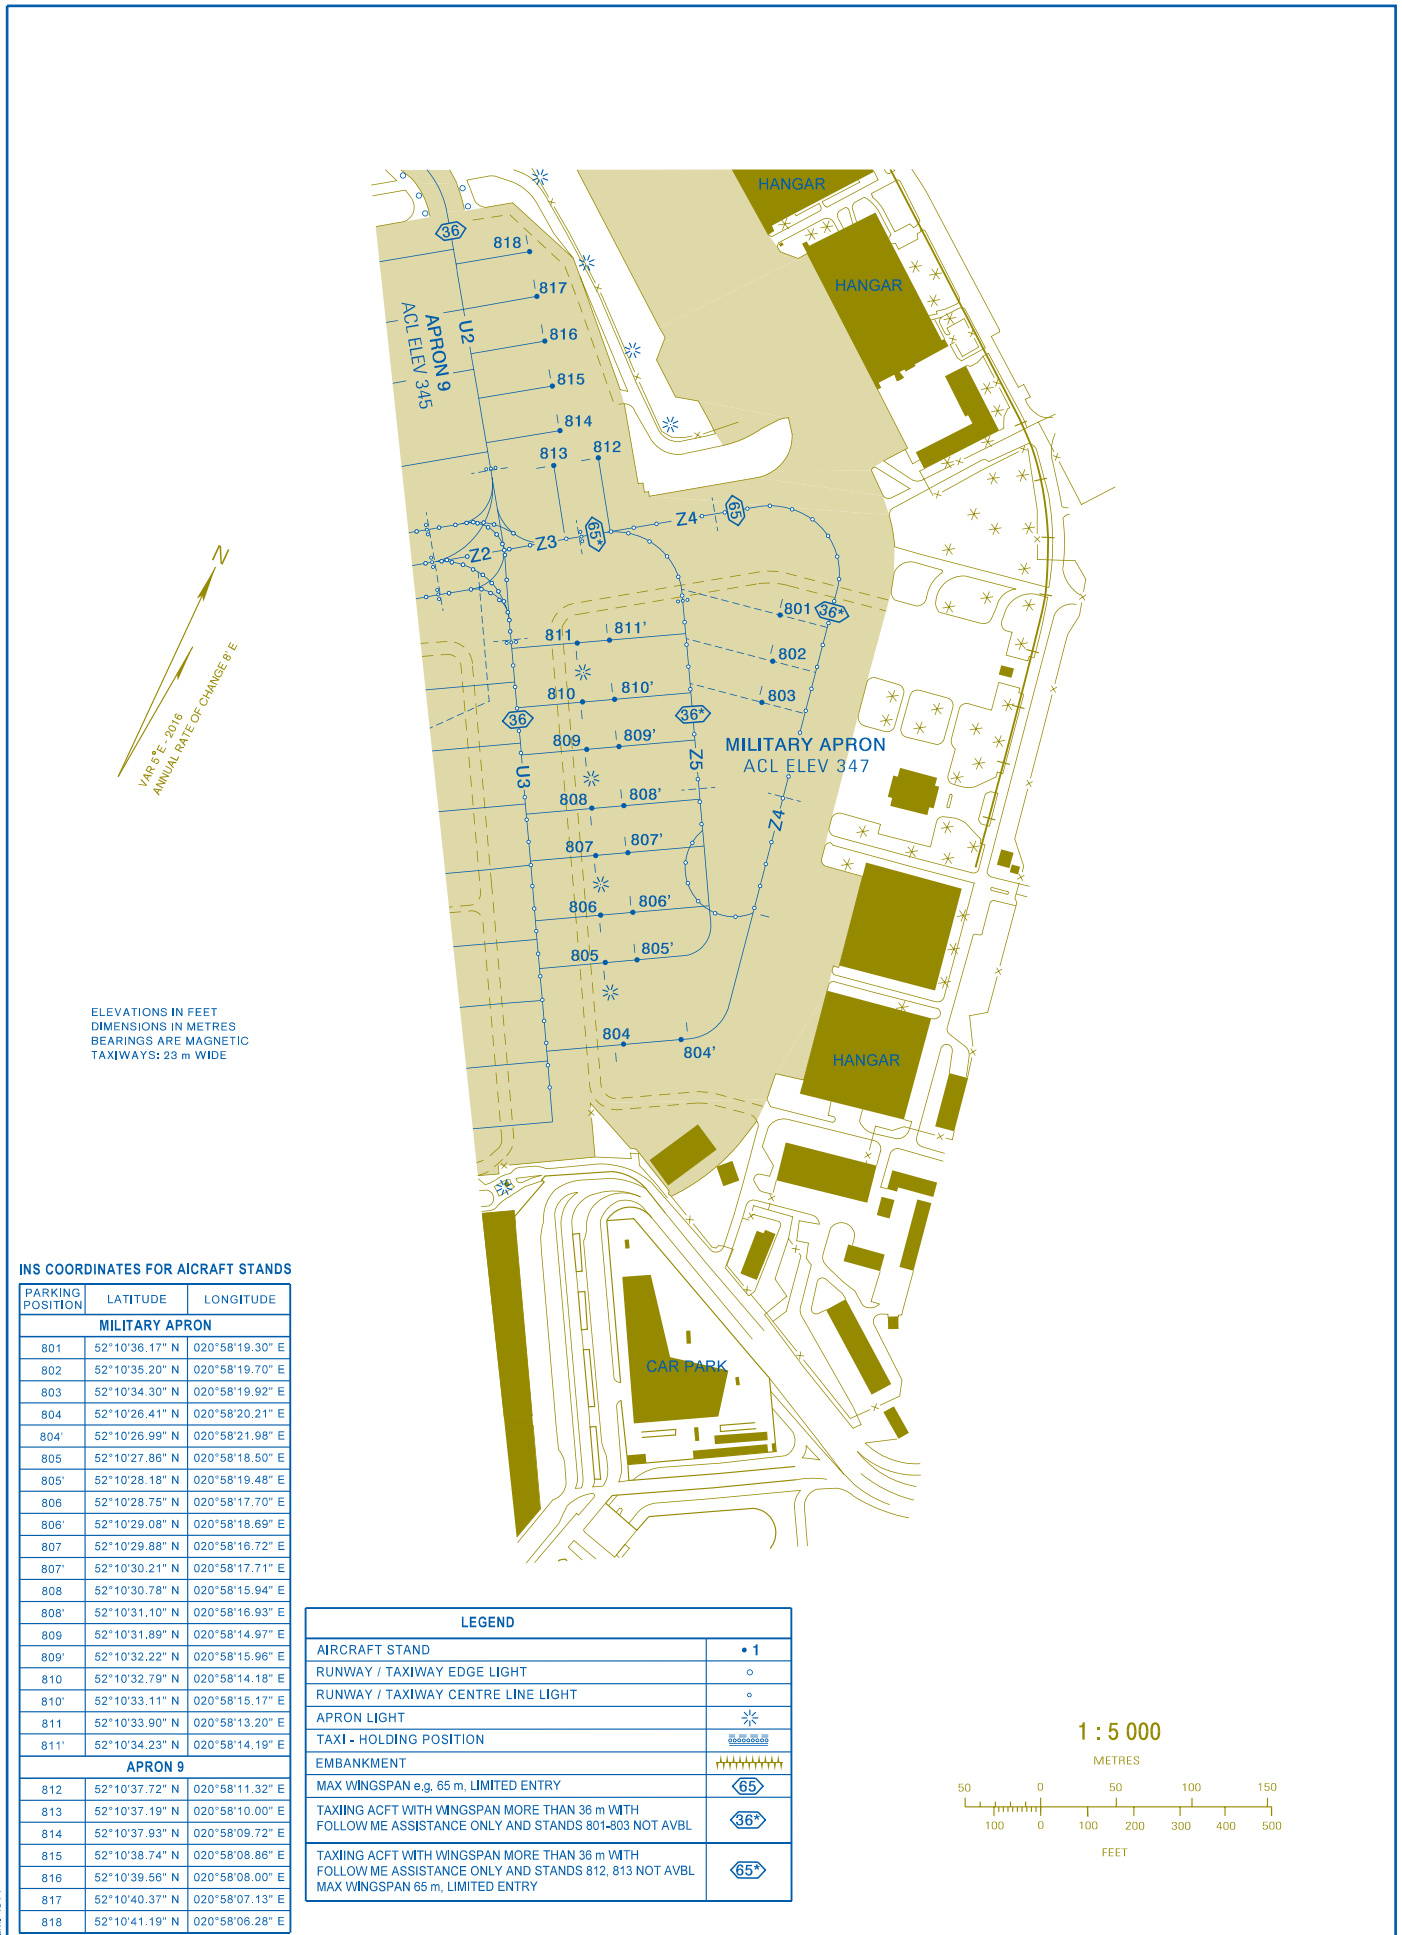

AIRCRAFT PARKING/DOCKING CHART - ICAO

Okęcie TOWER 118.300
Okęcie GROUND 121.900

WARSAW CHOPIN AIRPORT

Zam. 4514