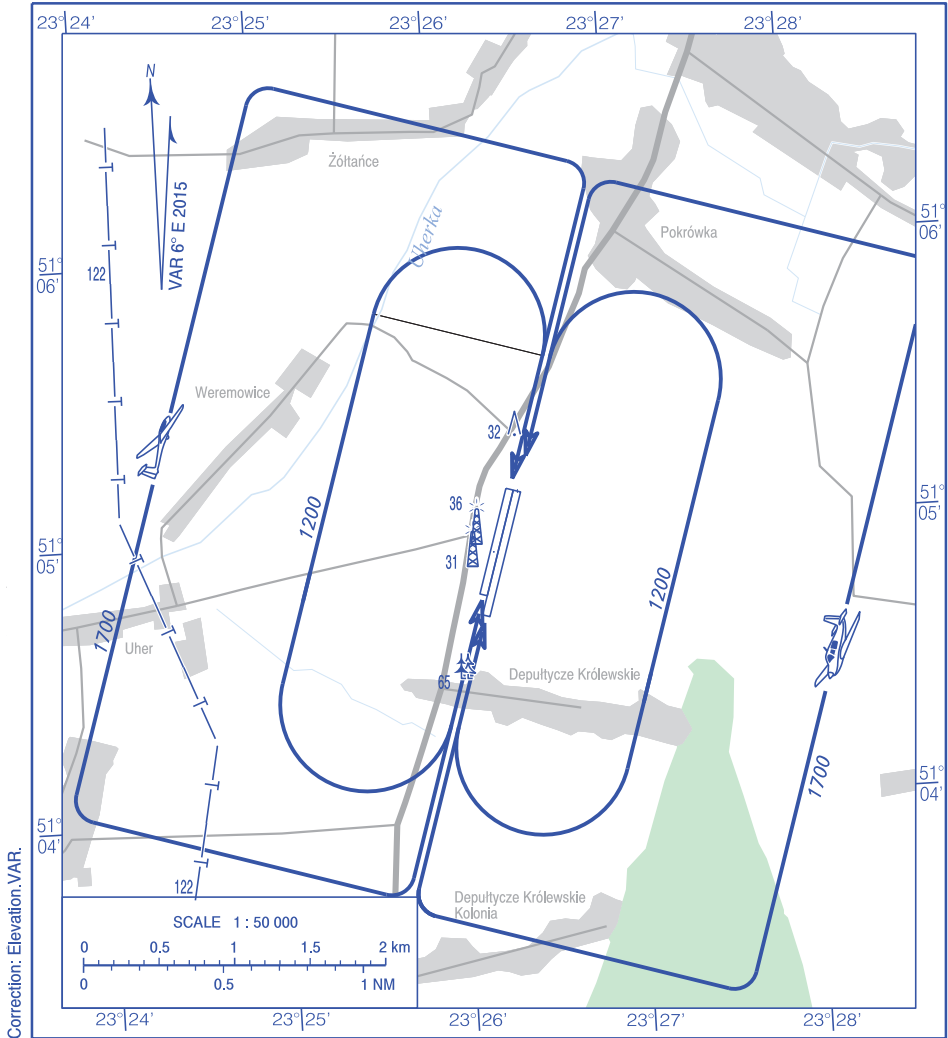

**VISUAL
OPERATION
CHART**

AD ELEV 727 ft

RADIO 119.575

**Deputytze
Królewskie**

Correction: Elevation:VAR.

AERODROME MINIMA

AIRCRAFT TYPE	DAY		NIGHT	
	CEILING (ft)	VISIBILITY (m)	CEILING (ft)	VISIBILITY (m)
AEROPLANES	-	-	-	-
GLIDERS	-	-	-	-
HELICOPTERS	-	-	-	-