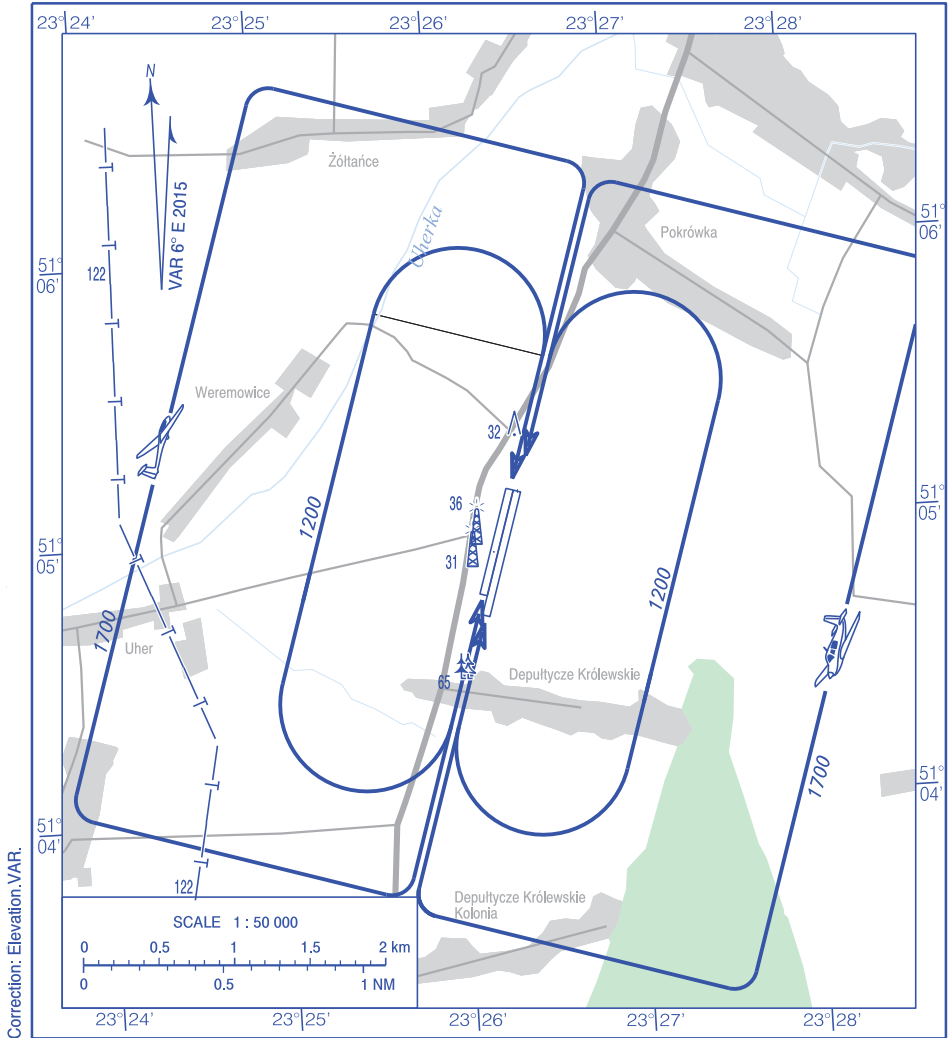

**VISUAL  
OPERATION  
CHART**

AD ELEV 727 ft

RADIO 119.575

**Deputytze  
Królewskie**

Correction: Elevation:VAR.

**AERODROME MINIMA**

AIRCRAFT TYPE	DAY		NIGHT	
	CEILING (ft)	VISIBILITY (m)	CEILING (ft)	VISIBILITY (m)
AEROPLANES	-	-	-	-
GLIDERS	-	-	-	-
HELICOPTERS	-	-	-	-