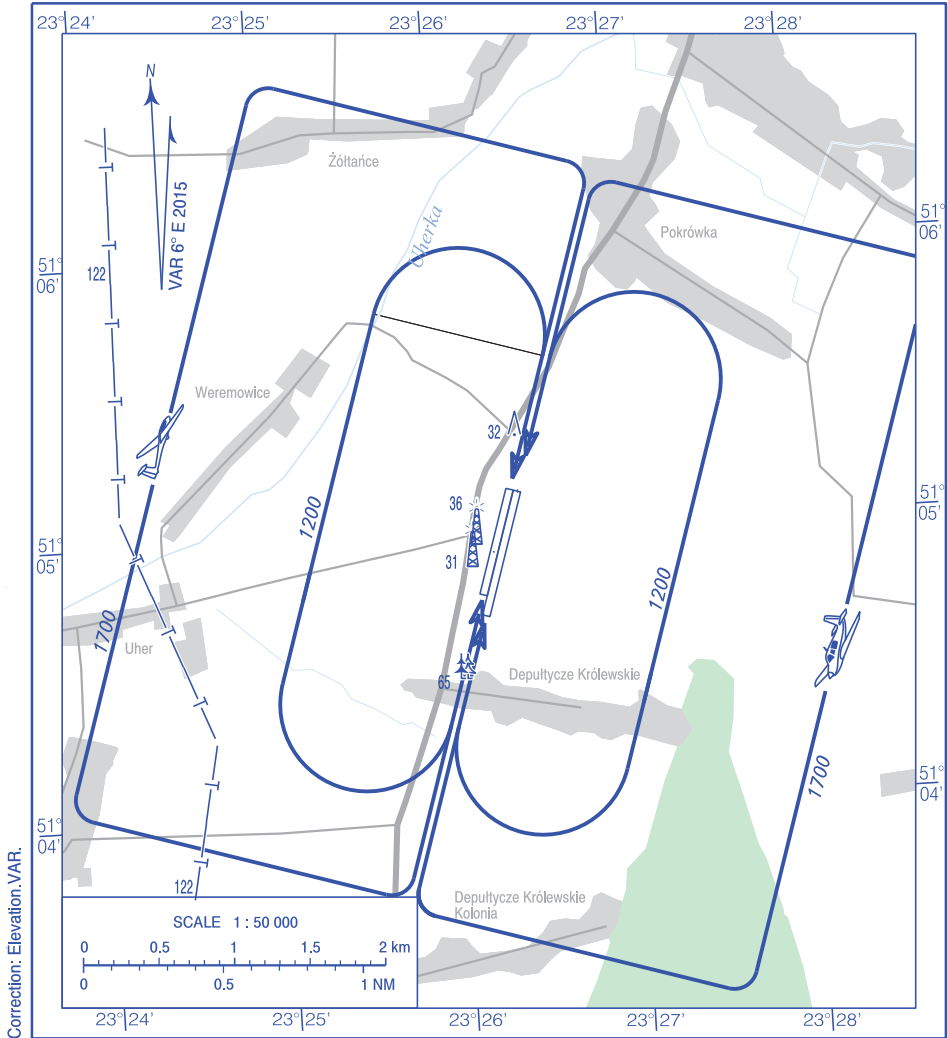

**VISUAL  
OPERATION  
CHART**

AD ELEV 727 ft

RADIO 119.575

**Deputytze  
Królewskie**

Correction: Elevation.VAR.

AERODROME MINIMA				
AIRCRAFT TYPE	DAY		NIGHT	
	CEILING (ft)	VISIBILITY (m)	CEILING (ft)	VISIBILITY (m)
AEROPLANES	-	-	-	-
GLIDERS	-	-	-	-
HELICOPTERS	-	-	-	-