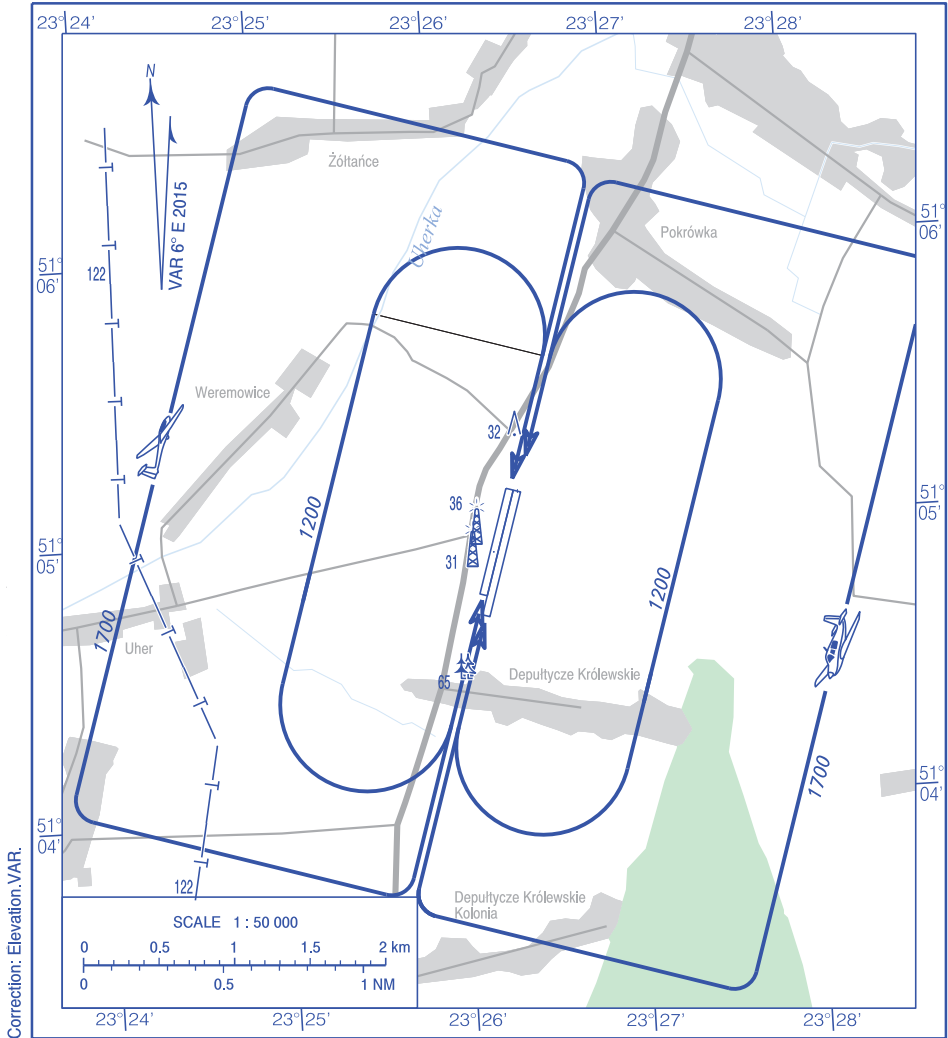

**VISUAL
OPERATION
CHART**

AD ELEV 727 ft

RADIO 119.575

**Deputytze
Królewskie**

AERODROME MINIMA				
AIRCRAFT TYPE	DAY		NIGHT	
	CEILING (ft)	VISIBILITY (m)	CEILING (ft)	VISIBILITY (m)
AEROPLANES	-	-	-	-
GLIDERS	-	-	-	-
HELICOPTERS	-	-	-	-