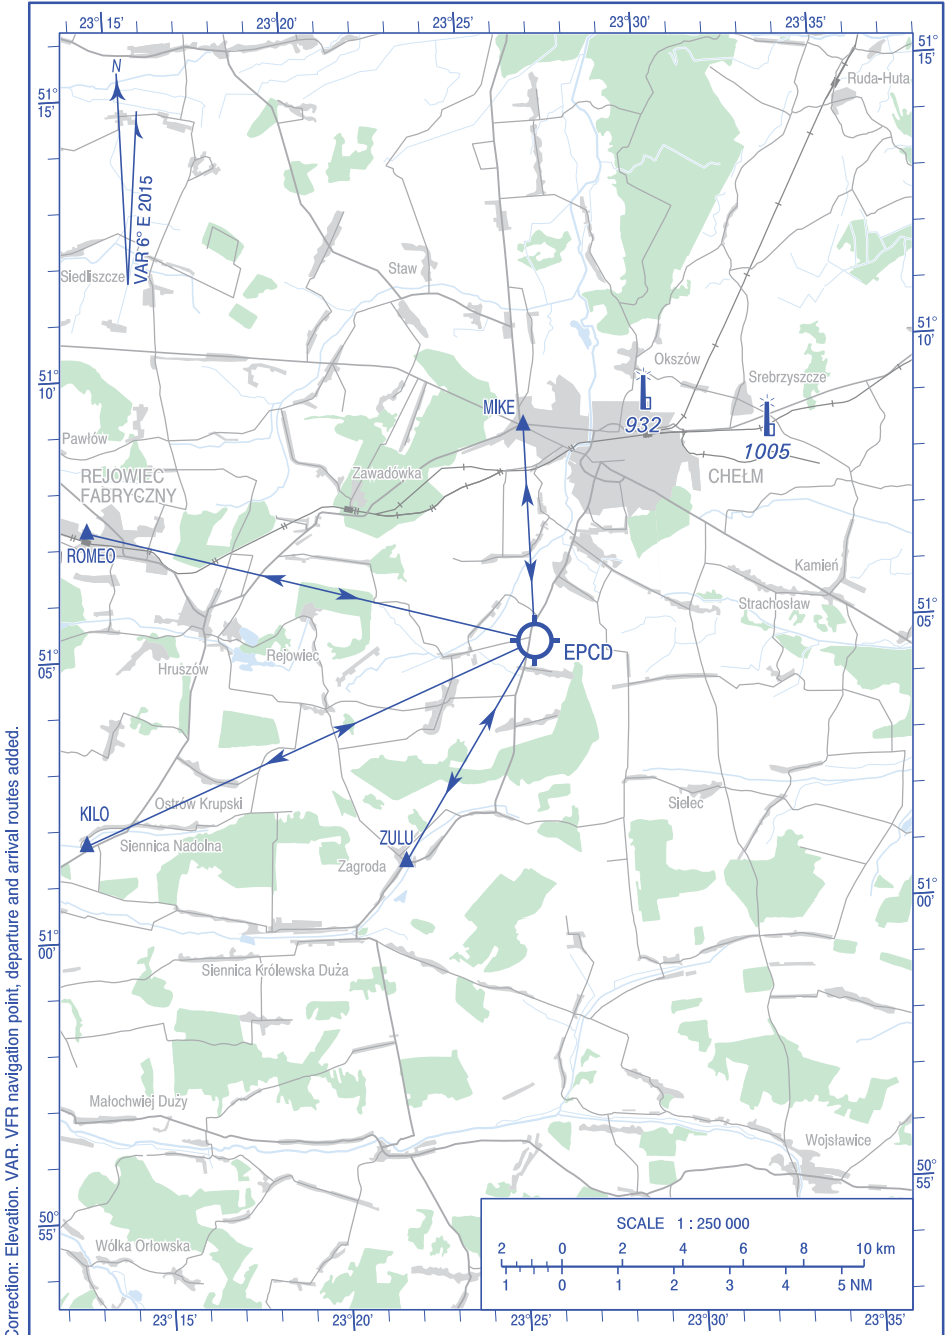

**VISUAL  
OPERATION  
CHART**

AD ELEV 727 ft

FIS WARSZAWA INFORMATION 119.450

**Deputytce  
Królowski**

Correction: Elevation. VAR. VFR navigation point, departure and arrival routes added.