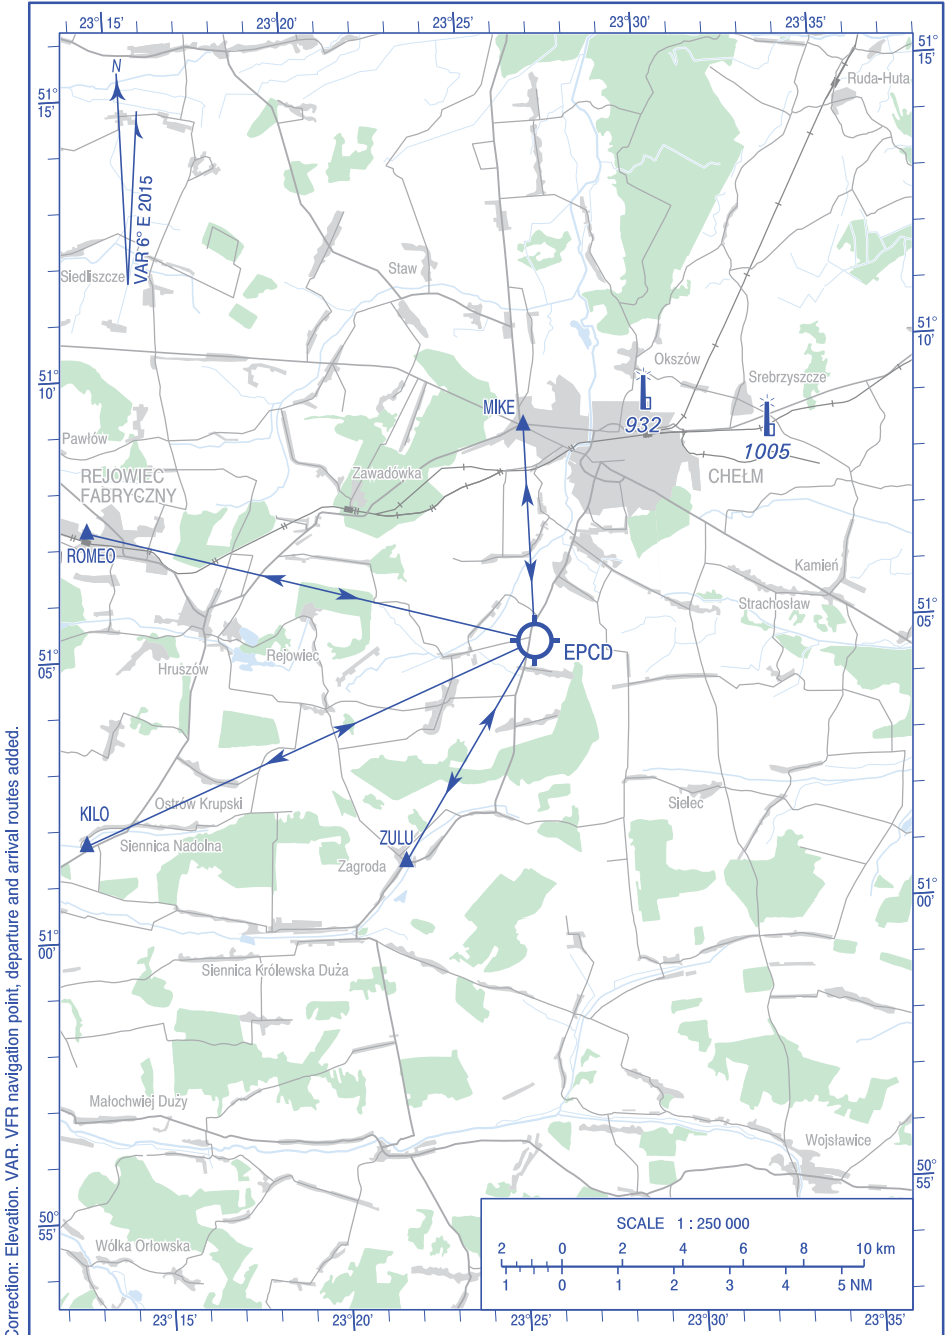

**VISUAL
OPERATION
CHART**

AD ELEV 727 ft

FIS WARSZAWA INFORMATION 119.450

**Deputytce
Królwskie**

Correction: Elevation. VAR. VFR navigation point, departure and arrival routes added.