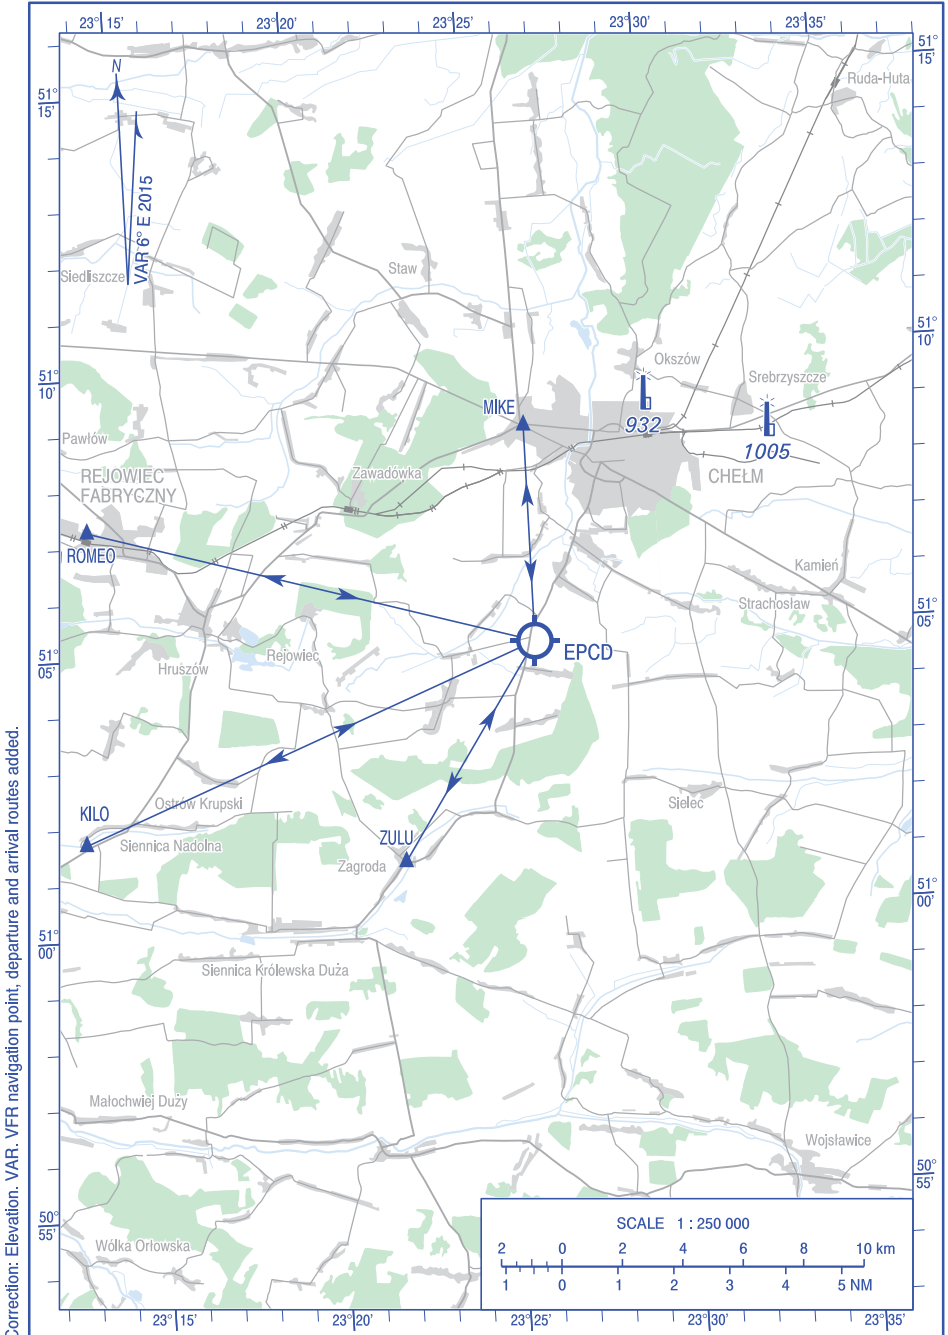

**VISUAL  
OPERATION  
CHART**

AD ELEV 727 ft

FIS WARSZAWA INFORMATION 119.450

**Deputytce  
Królwskie**

Correction: Elevation. VAR. VFR navigation point, departure and arrival routes added.