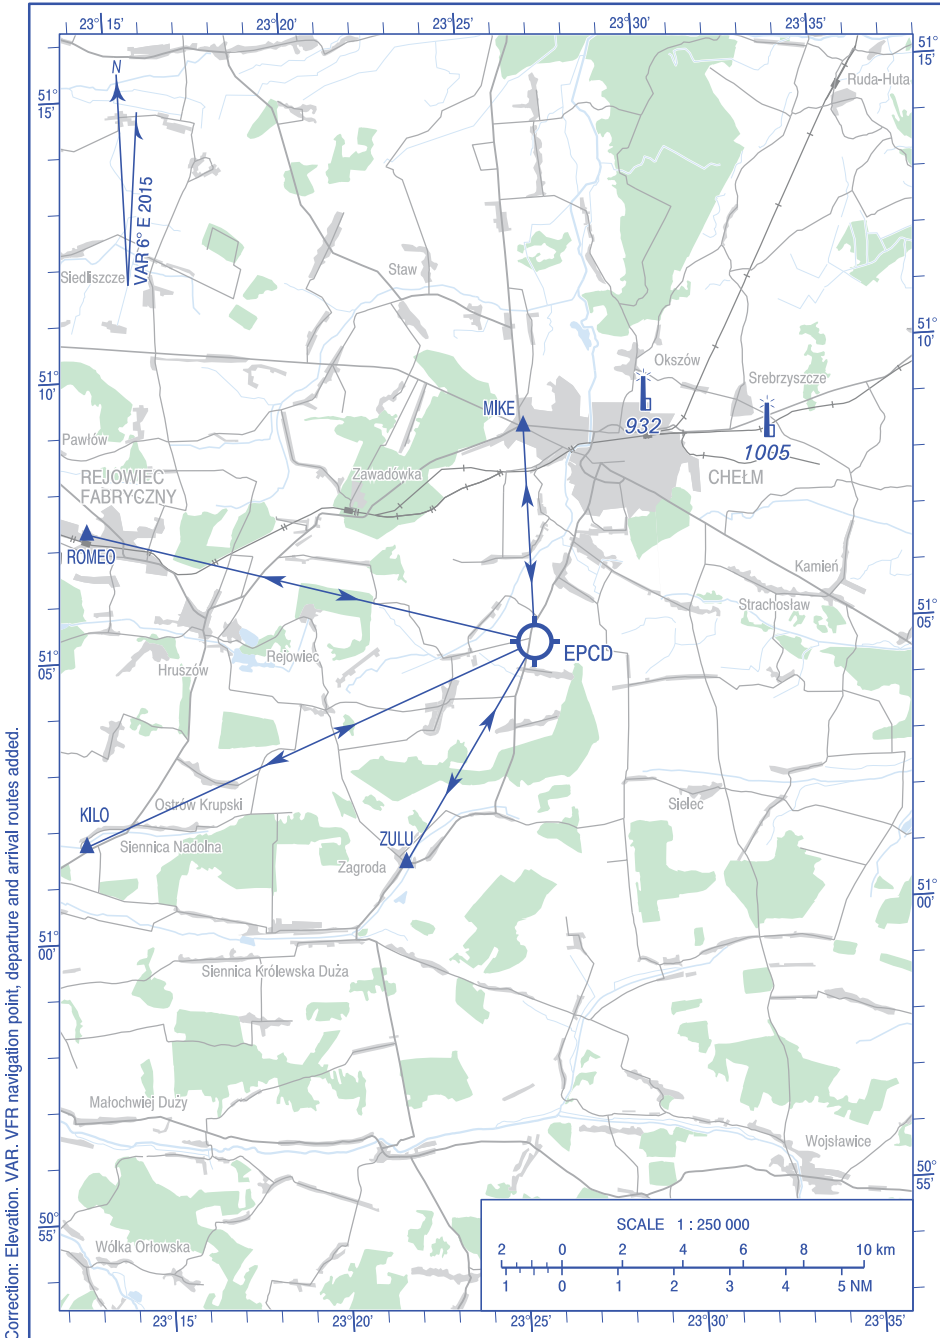

**VISUAL
OPERATION
CHART**

AD ELEV 727 ft

FIS WARSZAWA INFORMATION 119.450

**Deputytce
Królowski**

Correction: Elevation. VAR. VFR navigation point, departure and arrival routes added.