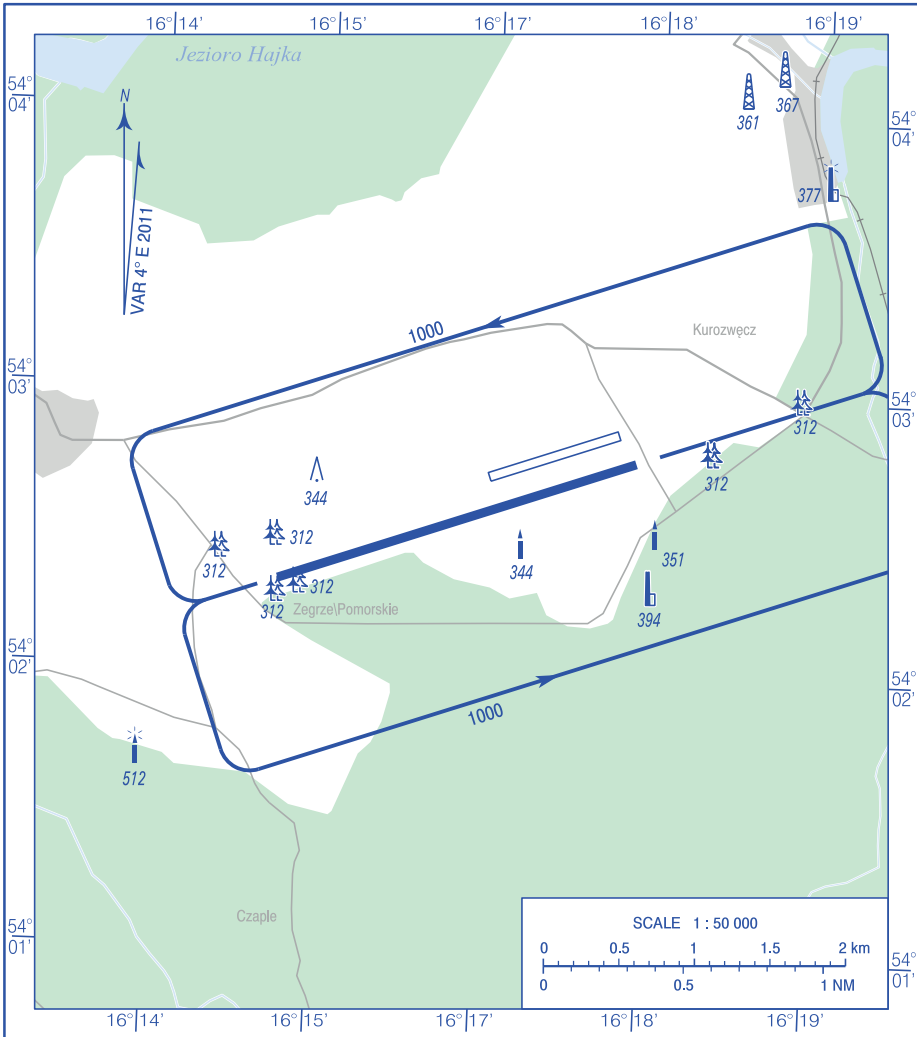

**VISUAL  
OPERATION  
CHART**

AD ELEV 240 ft

RADIO 122.300

**KOSZALIN - ZEGRZE POMORSKIE**

Correction: Obstacle - Editorial changes.

AERODROME MINIMA				
AIRCRAFT TYPE	DAY		NIGHT	
	CEILING (ft)	VISIBILITY (m)	CEILING (ft)	VISIBILITY (m)
AEROPLANES	660	2 000	1650	5 000
GLIDERS	1000	2 000	1650	5 000
HELICOPTERS	660	2 000	1000	5 000
BALLOONS	660	2 000	1650	5 000
POWERED HAND-GLIDERS	660	2 000	1650	5 000