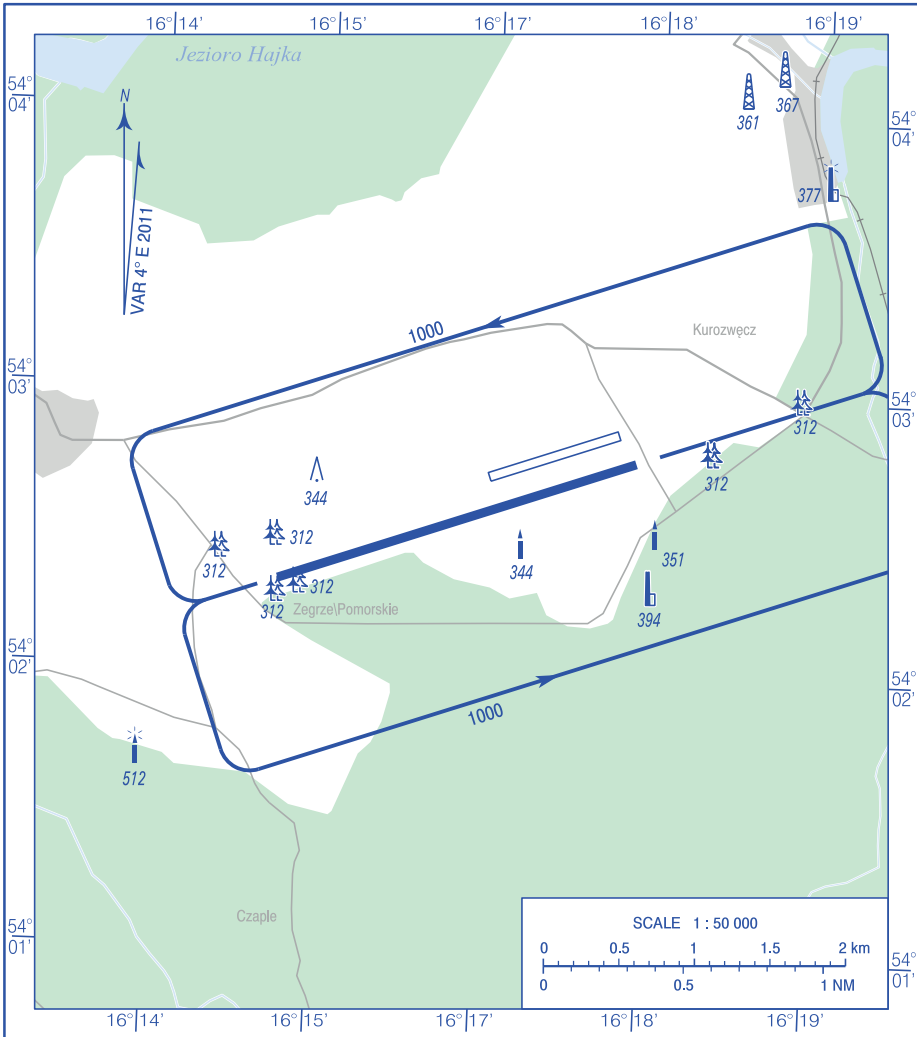

**VISUAL
OPERATION
CHART**

AD ELEV 240 ft

RADIO 122.300

KOSZALIN - ZEGRZE POMORSKIE

Correction: Obstacle - Editorial changes.

AIRCRAFT TYPE	AERODROME MINIMA			
	DAY		NIGHT	
	CEILING (ft)	VISIBILITY (m)	CEILING (ft)	VISIBILITY (m)
AEROPLANES	660	2 000	1650	5 000
GLIDERS	1000	2 000	1650	5 000
HELICOPTERS	660	2 000	1000	5 000
BALLOONS	660	2 000	1650	5 000
POWERED HAND-GLIDERS	660	2 000	1650	5 000