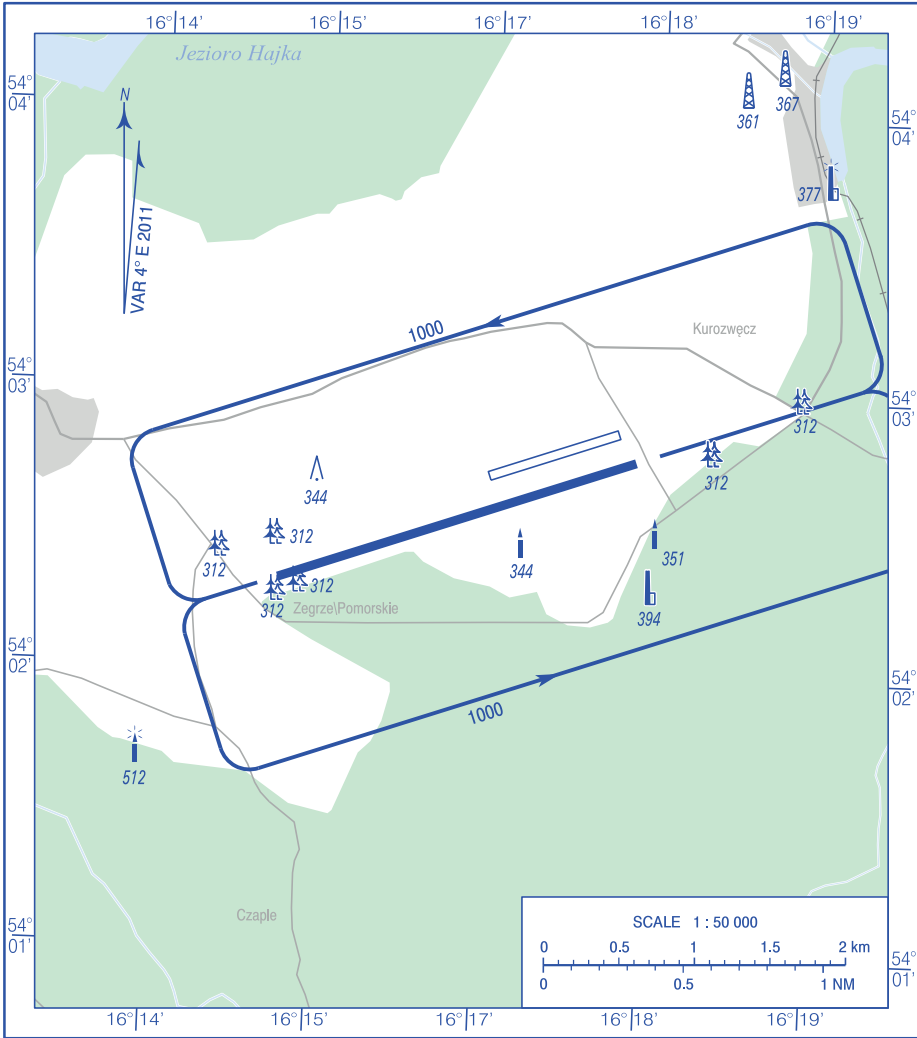

**VISUAL  
OPERATION  
CHART**

AD ELEV 240 ft

RADIO 122.300

**KOSZALIN - ZEGRZE POMORSKIE**

Correction: Obstacle - Editorial changes.

AIRCRAFT TYPE	AERODROME MINIMA			
	DAY		NIGHT	
	CEILING (ft)	VISIBILITY (m)	CEILING (ft)	VISIBILITY (m)
AEROPLANES	660	2 000	1650	5 000
GLIDERS	1000	2 000	1650	5 000
HELICOPTERS	660	2 000	1000	5 000
BALLOONS	660	2 000	1650	5 000
POWERED HAND-GLIDERS	660	2 000	1650	5 000