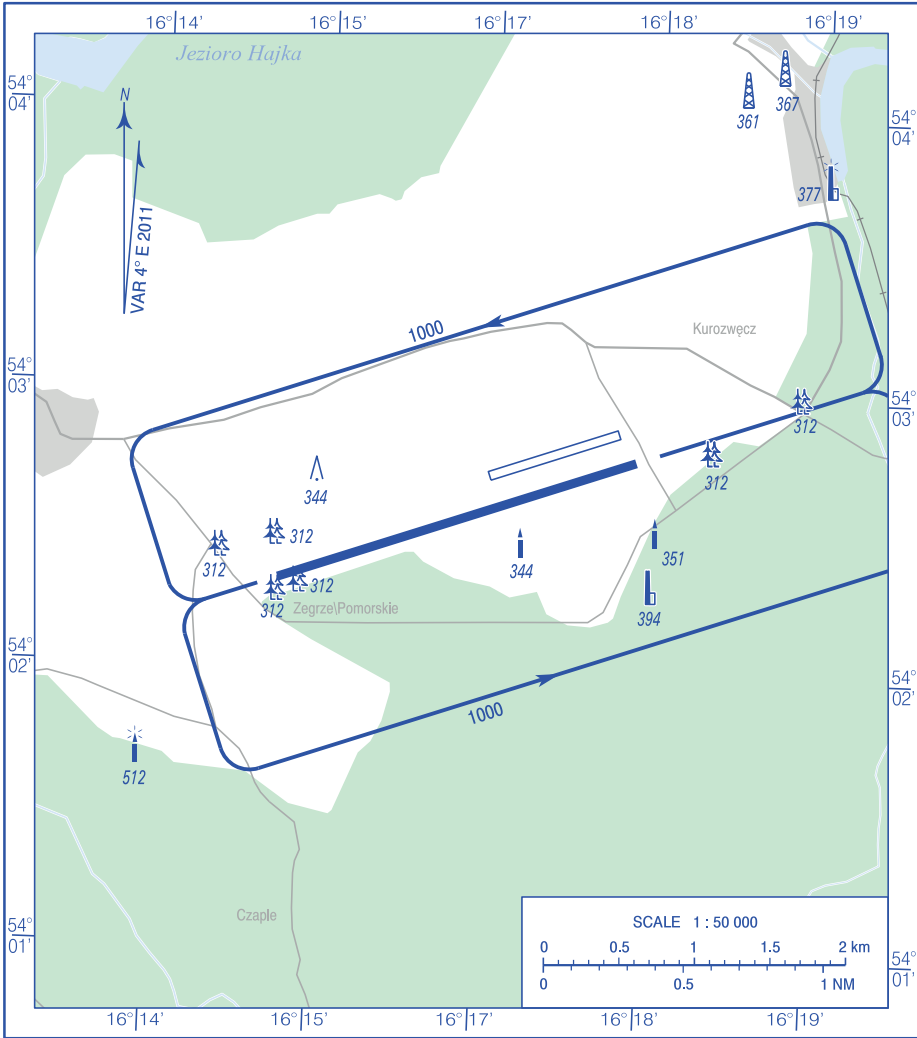

**VISUAL  
OPERATION  
CHART**

AD ELEV 240 ft

RADIO 122.300

**KOSZALIN - ZEGRZE POMORSKIE**

Correction: Obstacle - Editorial changes.

AERODROME MINIMA				
AIRCRAFT TYPE	DAY		NIGHT	
	CEILING (ft)	VISIBILITY (m)	CEILING (ft)	VISIBILITY (m)
AEROPLANES	660	2 000	1650	5 000
GLIDERS	1000	2 000	1650	5 000
HELICOPTERS	660	2 000	1000	5 000
BALLOONS	660	2 000	1650	5 000
POWERED HAND-GLIDERS	660	2 000	1650	5 000