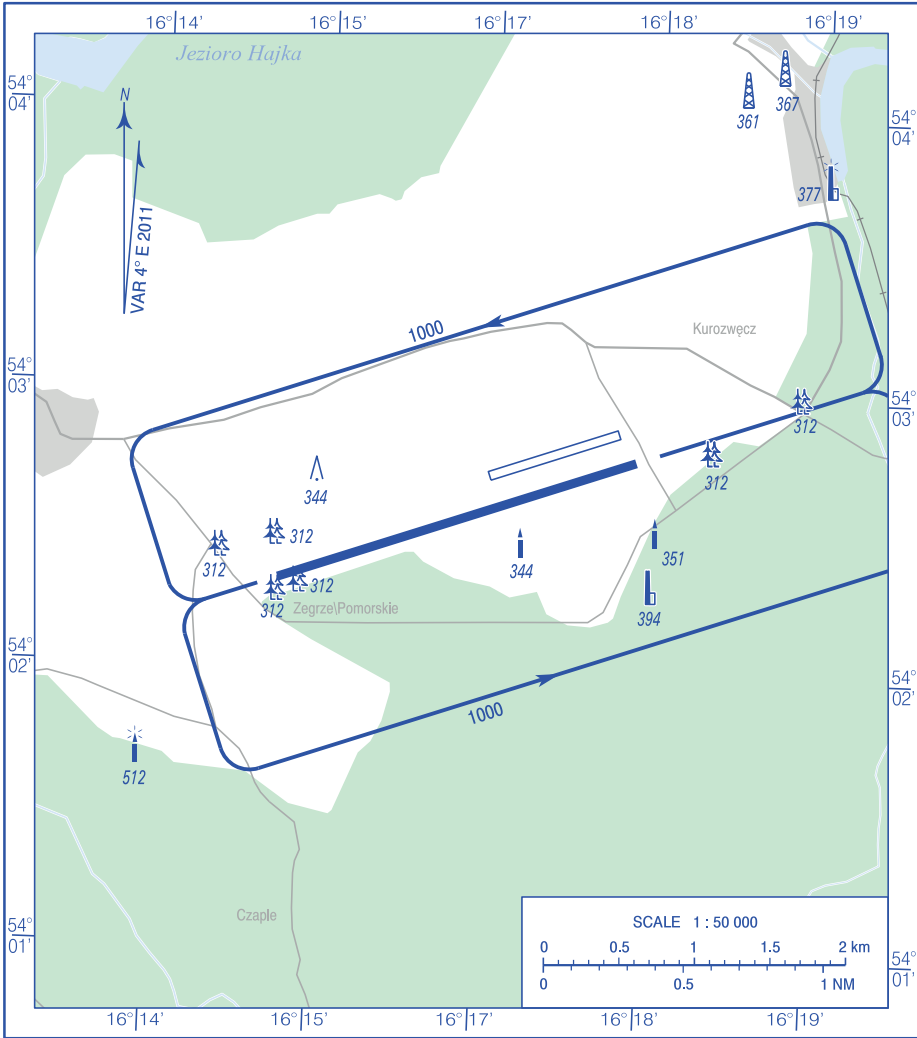

**VISUAL
OPERATION
CHART**

AD ELEV 240 ft

RADIO 122.300

KOSZALIN - ZEGRZE POMORSKIE

Correction: Obstacle - Editorial changes.

AIRCRAFT TYPE	AERODROME MINIMA			
	DAY		NIGHT	
	CEILING (ft)	VISIBILITY (m)	CEILING (ft)	VISIBILITY (m)
AEROPLANES	660	2 000	1650	5 000
GLIDERS	1000	2 000	1650	5 000
HELICOPTERS	660	2 000	1000	5 000
BALLOONS	660	2 000	1650	5 000
POWERED HAND-GLIDERS	660	2 000	1650	5 000