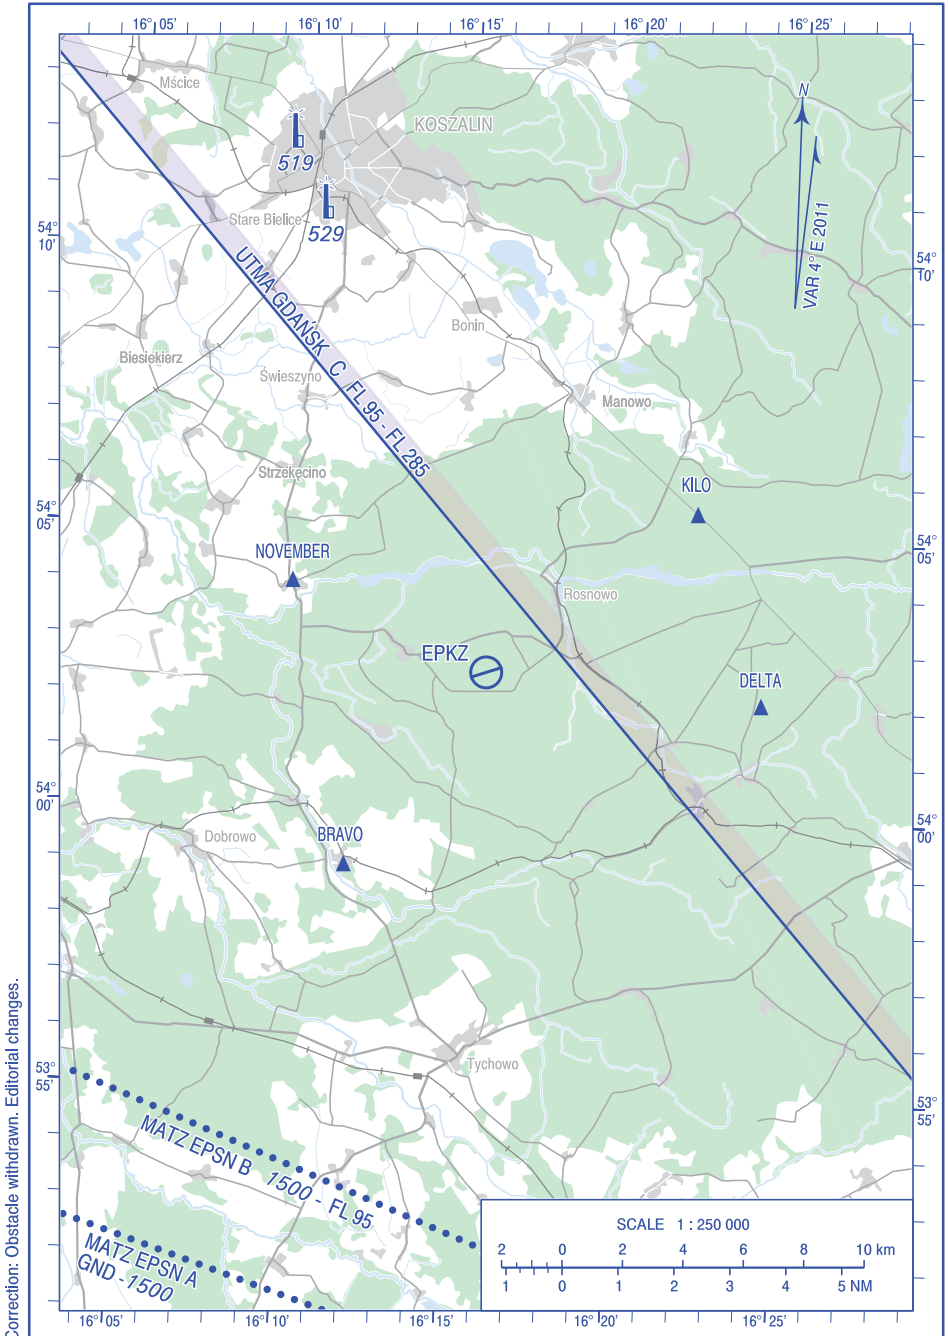

VISUAL  
OPERATION  
CHART

AD ELEV 240 ft

FIS GDAŃSK INFORMATION 127.150

AIRFIELD KOSZALIN -  
ZEGRZE POMORSKIE

Correction: Obstacle withdrawn. Editorial changes.