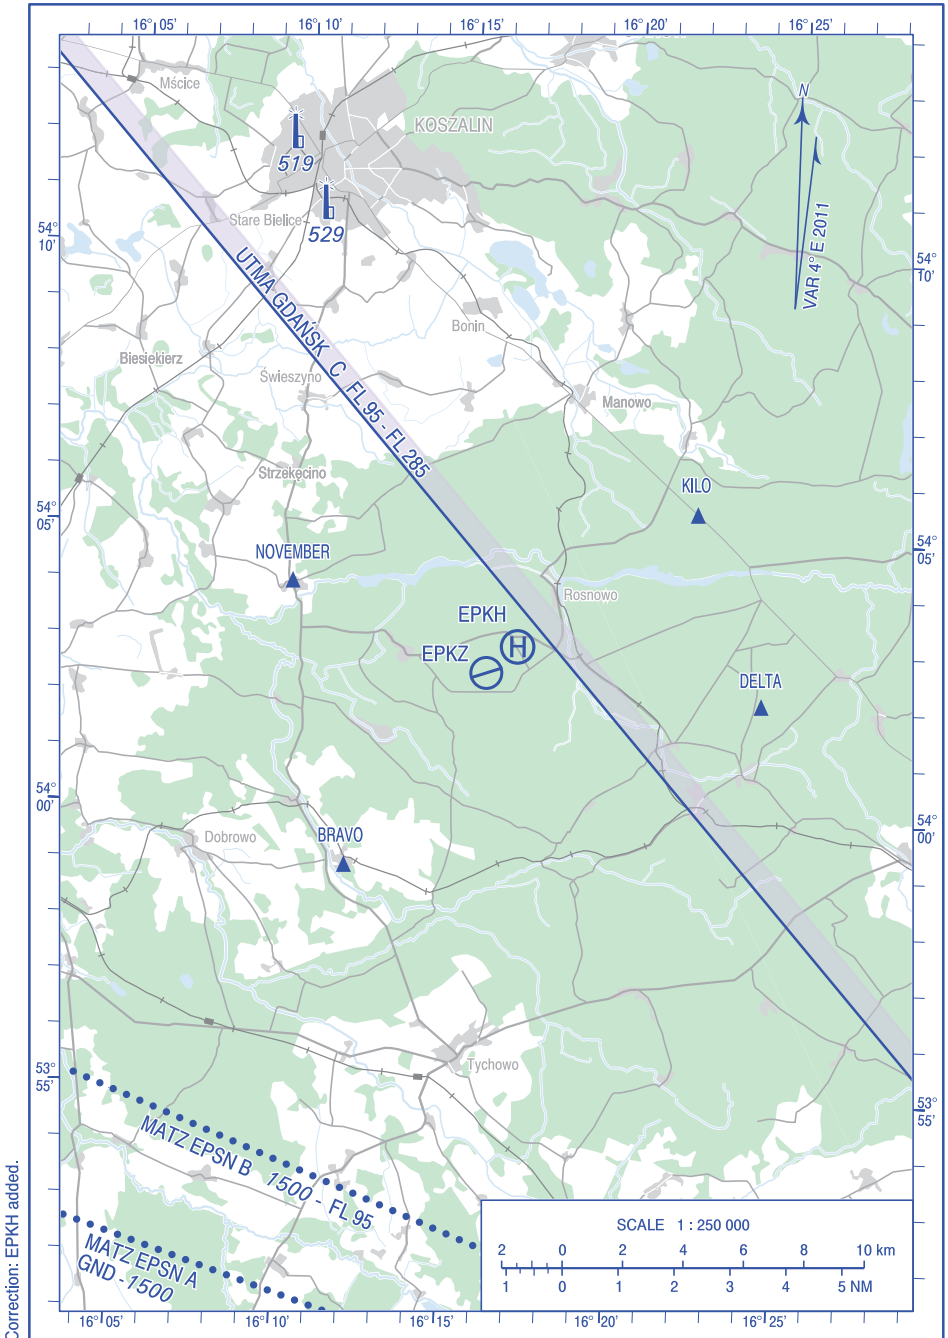

VISUAL
OPERATION
CHART

AD ELEV 240 ft

FIS GDAŃSK INFORMATION 127.150

AIRFIELD KOSZALIN -
ZEGRZE POMORSKIE

Correction: EPKH added.