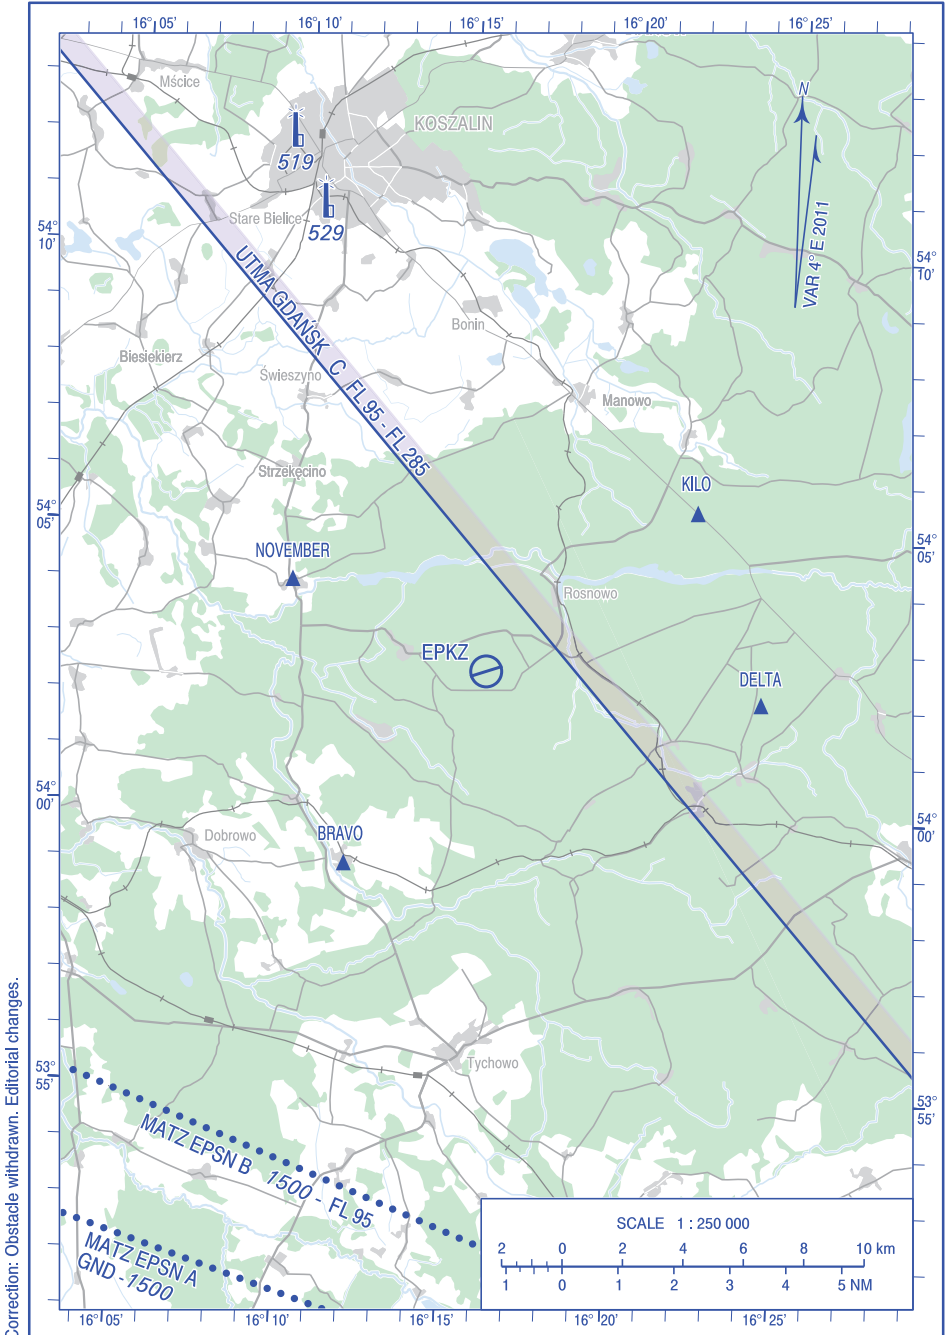

VISUAL  
OPERATION  
CHART

AD ELEV 240 ft

FIS GDAŃSK INFORMATION 127.150

AIRFIELD KOSZALIN -  
ZEGRZE POMORSKIE

Correction: Obstacle withdrawn. Editorial changes.