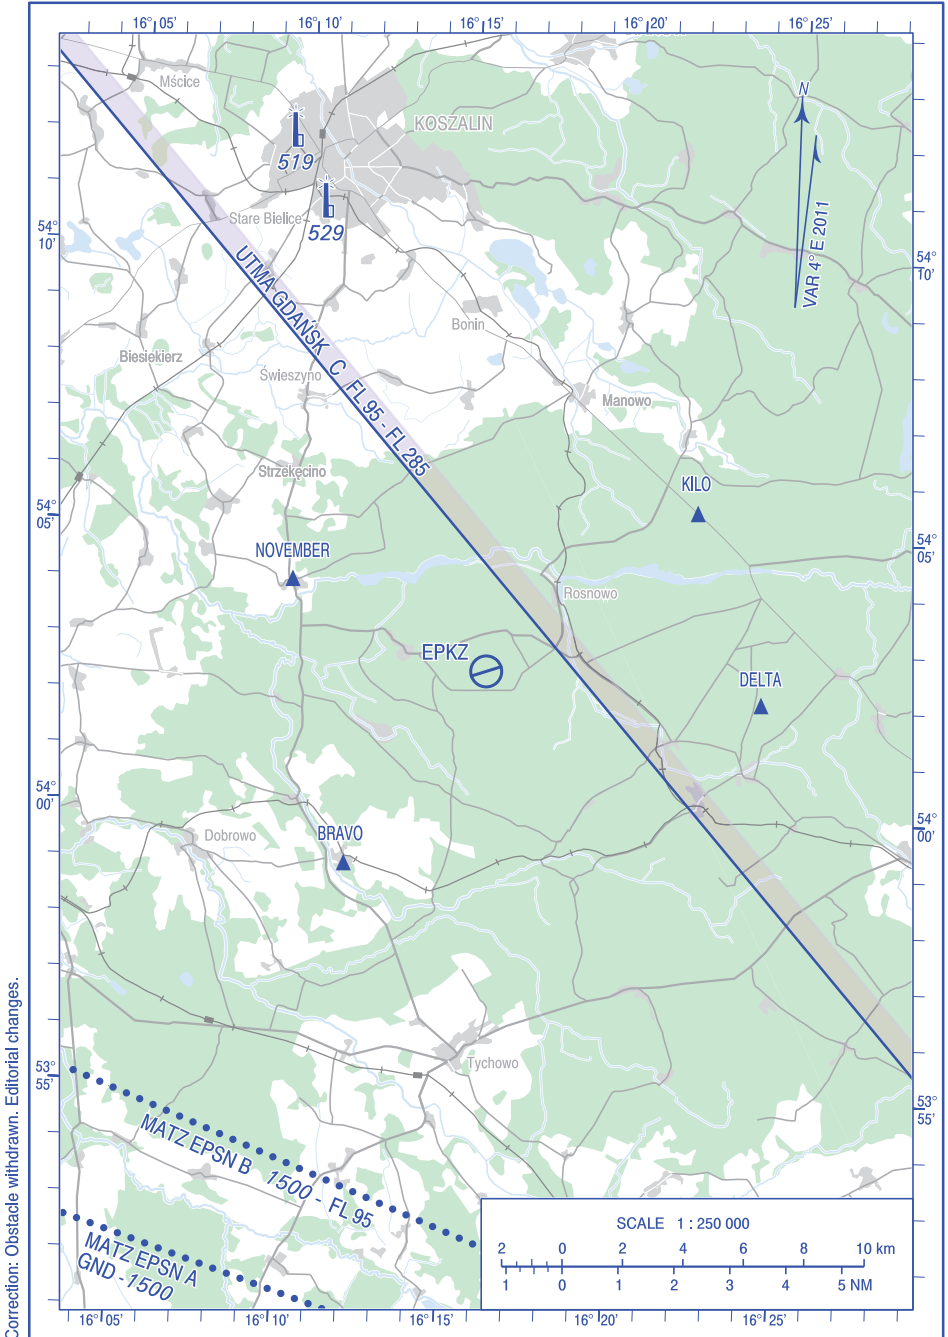

VISUAL
OPERATION
CHART

AD ELEV 240 ft

FIS GDAŃSK INFORMATION 127.150

AIRFIELD KOSZALIN -
ZEGRZE POMORSKIE

Correction: Obstacle withdrawn. Editorial changes.