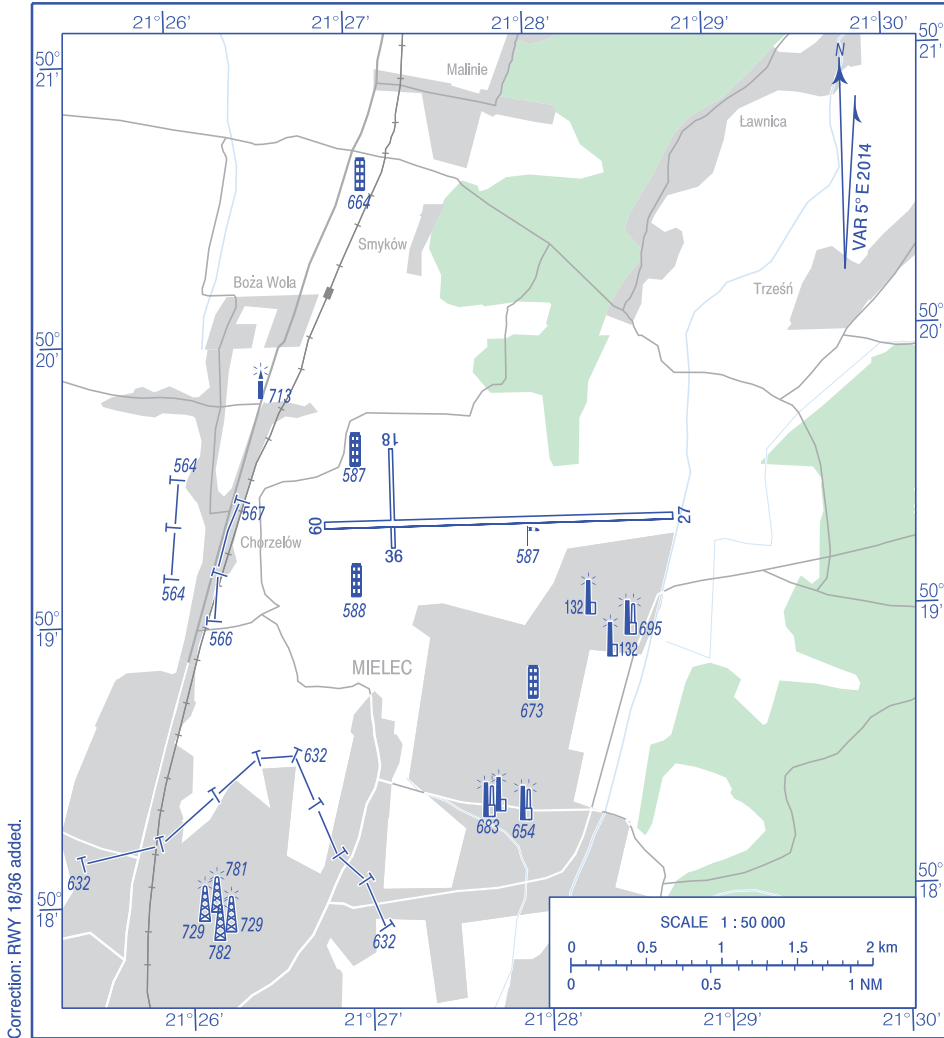

**VISUAL  
OPERATION  
CHART**

AD ELEV 548 ft

INFORMACJA 119.100

**Mielec**

AERODROME MINIMA				
AIRCRAFT TYPE	DAY		NIGHT	
	CEILING (ft)	VISIBILITY (m)	CEILING (ft)	VISIBILITY (m)
AEROPLANES	600	1500	1650	5000
GLIDERS	1000	4000	1650	5000
HELICOPTERS	330	1000	660	2000