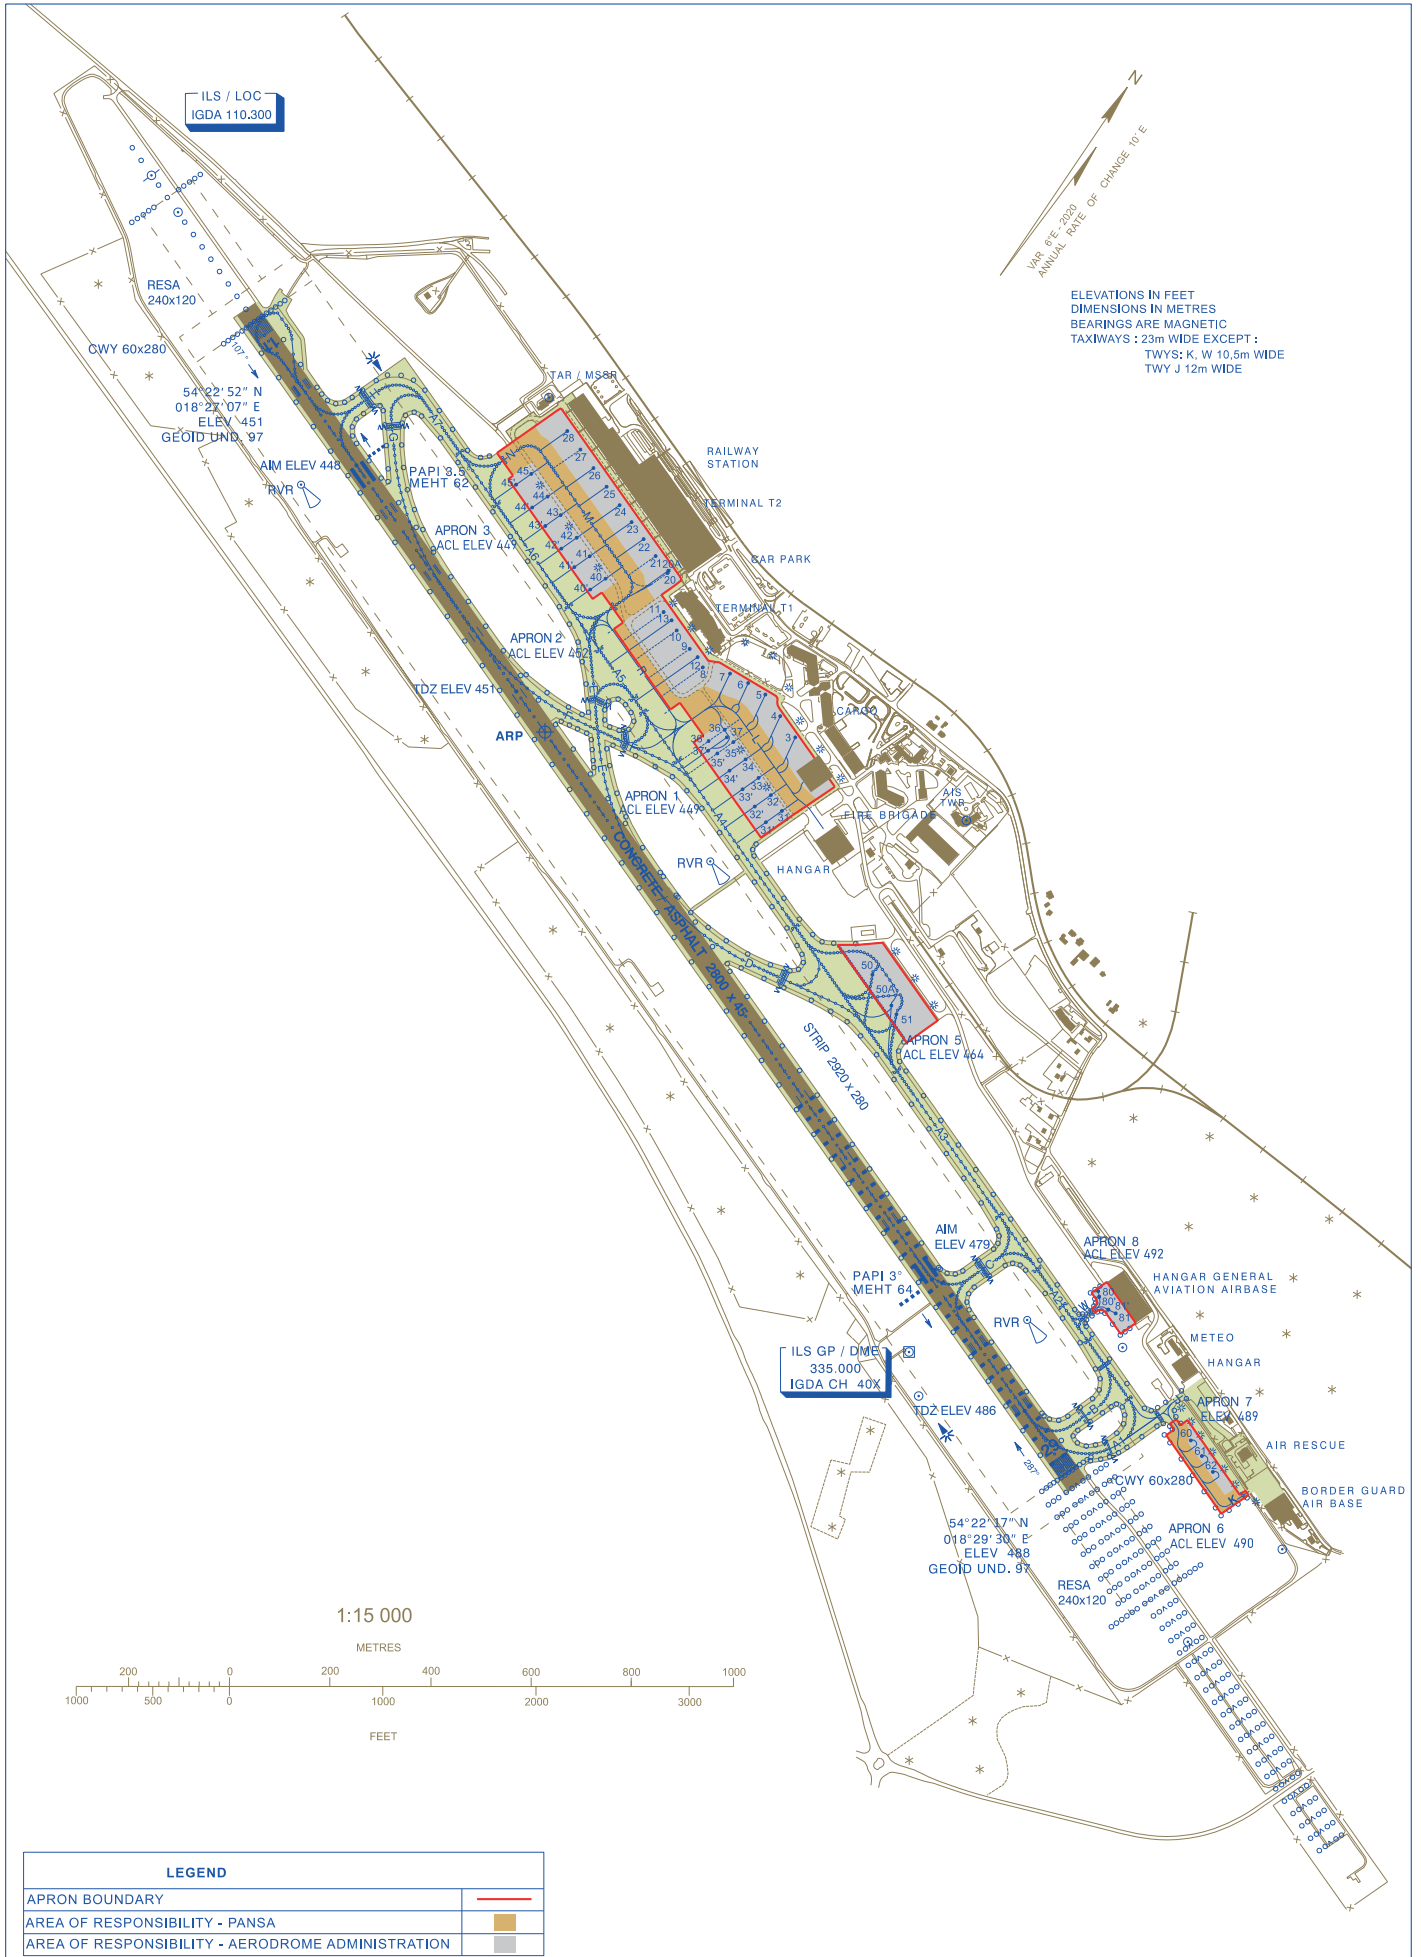

AERODROME CHART
AREAS OF RESPONSIBILITY

54°22'39" N
018°27'58" E
ELEV 488 ft
GEOID UND. 97 ft

Gdańsk GROUND 131.330
Gdańsk TOWER 118.105

GDAŃSK Lech Walesa

LEGEND	
APRON BOUNDARY	
AREA OF RESPONSIBILITY - PANSA	
AREA OF RESPONSIBILITY - AERODROME ADMINISTRATION	