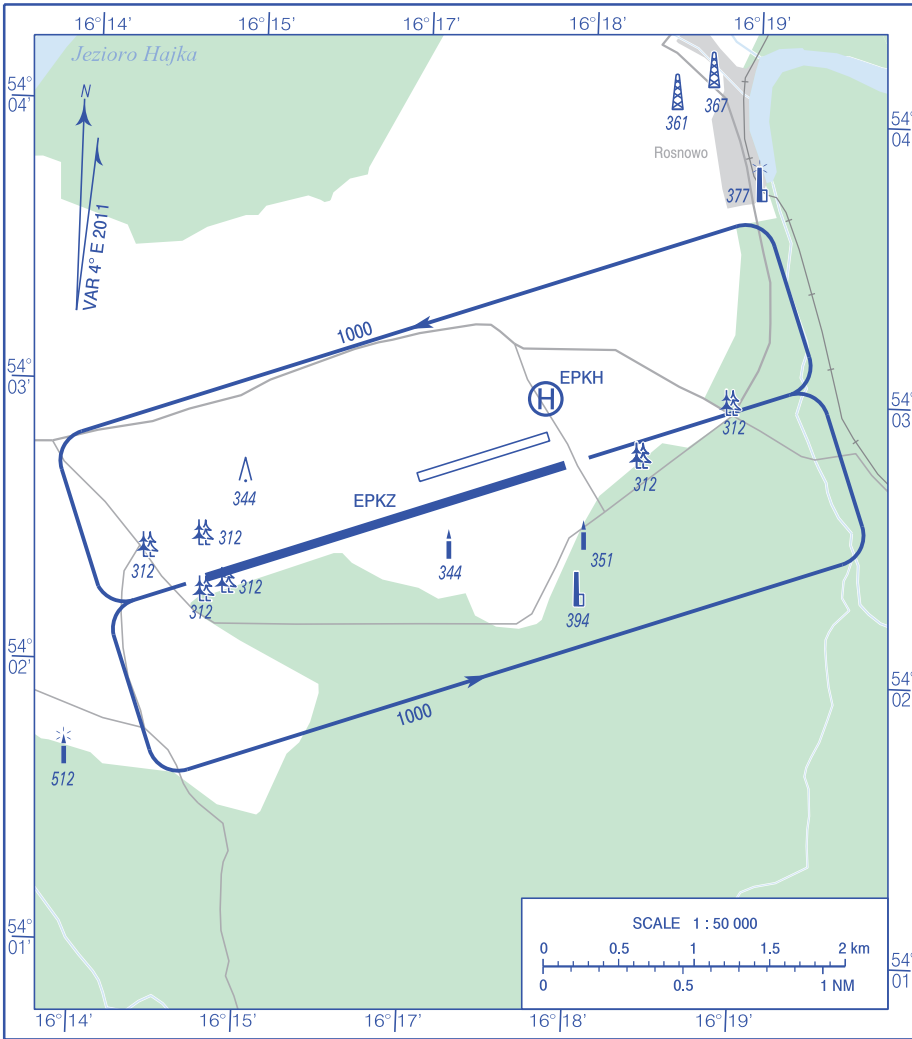

**VISUAL  
OPERATION  
CHART**

AD ELEV 240 ft

RADIO 122.305

**AIRFIELD KOSZALIN -  
ZEGRZE POMORSKIE**

Correction: FREQ. Editorial changes.

AERODROME MINIMA				
AIRCRAFT TYPE	DAY		NIGHT	
	CEILING (ft)	VISIBILITY (m)	CEILING (ft)	VISIBILITY (m)
AEROPLANES	660	2000	1650	5000
GLIDERS	1000	2000	1650	5000
HELICOPTERS	660	2000	1000	5000
BALLOONS	660	2000	1650	5000
POWERED HAND-GLIDERS	660	2000	1650	5000