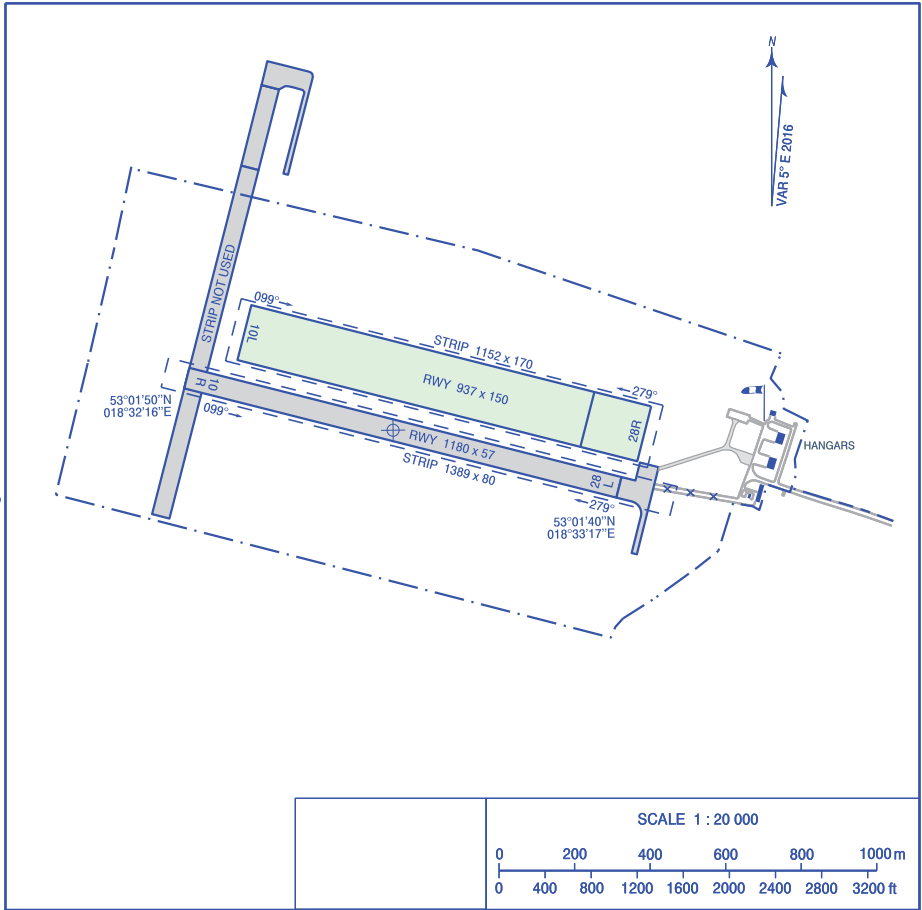

**AERODROME  
CHART**

53°01'45"N  
018°32'45"E

ELEV 164 ft

RADIO 122.200

**Toruń**

Correction: RWYs withdrawn. VAR added. Editorial changes.

RWY	TRUE (°)	MAG (°)	DIMENSIONS (m)	SURFACE	MTOW / STRENGTH	TORA (m)	LDA (m)
10R 28L	104° 284°	099° 279°	1180 x 57	CONCRETE	-	1180 1269	1269 1180
10L 28R	104° 284°	099° 279°	937 x 150	GRASS	-	937 1092	1092 937